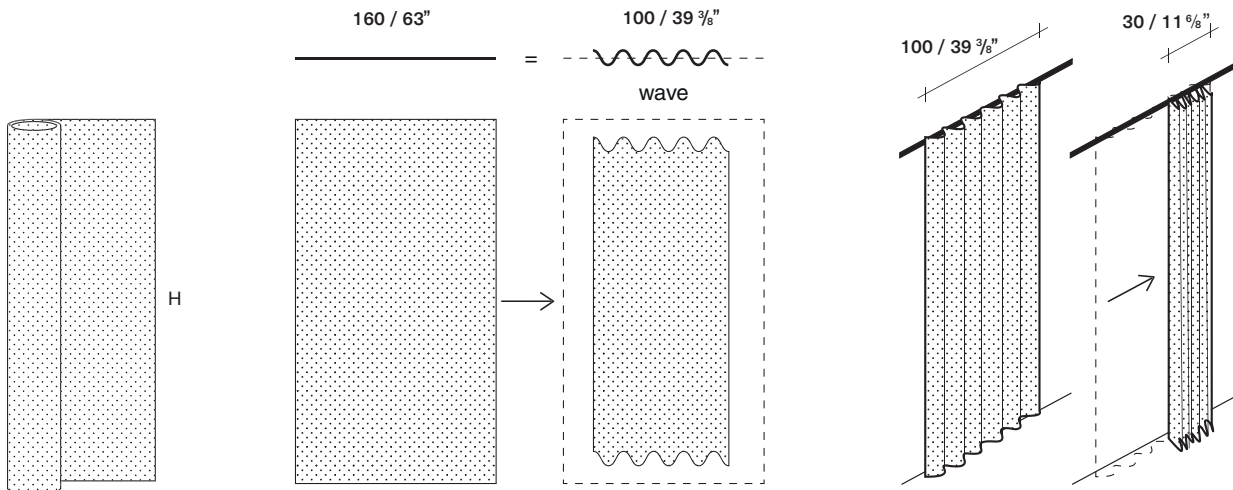

Fixing systems

Top curtain

Ceiling curtain

Wall curtain

The tent is foreseen fixed to the track with clip in opal white finish.

La tenda è prevista fissata al binario con clip in finitura bianco opalino.

Curtain wave

Lino Lino (Kinnasand)
Twilight (Kvadrat)

H 300 cm - 118"
H 290 cm - 114"

W. 160 cm - 63" stretched fabric = W. 100 cm - 39 3/8" wave curtain = W. 30 cm - 11 5/8" collected curtain
W. 160 cm - 63" stretched fabric = W. 100 cm - 39 3/8" wave curtain = W. 30 cm - 11 5/8" collected curtain

0030

Category: Kinnasand curtains
 Pattern: Solid
 Composition: 100% linen
 Width: Approx. 290 cm (Approx. 114")
 Turnable: can be turned
 Weight: 575 g/m (20,28 oz/ly)

Lightfastness: 4-5 (ISO 1-8)
 Cleaning and care:

0512

0552

0912

0992

Category: Kvadrat curtains
 Pattern: Solid
 Composition: 59% polyester FR, 41% polyester
 Width: Approx. 300 cm (Approx. 118")
 Turnable: can be turned
 Weight: 1.080 g/m (38,1 oz/ly)

Lightfastness: none
 Cleaning and care: