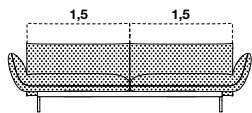

KRISTALIA

Dimensions

Seat
 L 73-110 P 73 H 39 cm
 W 28^{5/8}"-43^{2/8}" D 28^{5/8}" H 15^{3/8}"

Seat with armrest (Rh/Lh)
 L 95-132 P 73 H 65 cm
 W 37^{3/8}"-52" D 28^{5/8}" H 25^{5/8}"

Backrest
 L 73-110 P 85 H 73/99 cm
 W 28^{5/8}"-43^{2/8}" D 33^{4/8}" H 28^{5/8}"/39"

Type of compositions

Linear **Linear double sided**

Corner

Occasional table top
 L 36,5-73 P 73 H 30 cm
 W 14^{3/8}"-28^{5/8}" D 28^{5/8}" H 11^{5/8}"

Pouf **Occasional table**

Accessories

Removable cushion

Composition examples

TENT20/21
L 95 P 85-89 H 73-99 cm
W 37^{3/8}" D 33^{4/8}"-85" H 28^{6/8}"-39"

TENT24/25
L 132 P 85-89 H 73-99 cm
W 52" D 33^{4/8}"-85" H 28^{6/8}"-39"

TENT1/2
L 190 P 85-89 H 73-99 cm
W 74^{6/8}" D 33^{4/8}"-85" H 28^{6/8}"-39"

TENT28/29
L 168 P 85-89 H 73-99 cm
W 66^{1/8}" D 33^{4/8}"-85" H 28^{6/8}"-39"

TENT3/4
L 264 P 85-89 H 73-99 cm
W 103^{7/8}" D 33^{4/8}"-85" H 28^{6/8}"-39"

TENT30/31
L 241 P 85-89 H 73-99 cm
W 94^{7/8}" D 33^{4/8}"-85" H 28^{6/8}"-39"