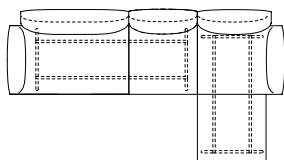

Accessories

Removable cushion