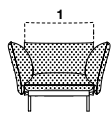

KRISTALIA

Dimensions

Seat
 L 73-110 P 73 H 39 cm
 W 28^{5/8}"-43^{2/8}" D 28^{5/8}" H 15^{3/8}"

Seat with armrest (Rh/Lh)
 L 95-132 P 73 H 65 cm
 W 37^{3/8}"-52" D 28^{5/8}" H 25^{5/8}"

Backrest
 L 73-110 P 85 H 73/99 cm
 W 28^{5/8}"-43^{2/8}" D 33^{4/8}" H 28^{5/8}"/39"

Seat + backrest + armrest "compatto" (Rh/Lh)
 L 95-132 P 85 H 73/99 cm
 W 37^{3/8}"-52" D 33^{4/8}" H 28^{5/8}"/39"

Armrest "compatto" / Side backrest
 L 11-15 P 73 H 73-99 cm
 W 4^{3/8}"-5^{7/8}" D 28^{5/8}" H 28^{5/8}"/39"

Type of compositions

Linear **Linear double sided**

Corner

Occasional table top
 L 36,5-73 P 73 H 30 cm
 W 14^{3/8}"-28^{5/8}" D 28^{5/8}" H 11^{5/8}"

Pouf **Occasional table**

Accessories

Removable cushion

Composition examples

TENT20/21
L 95 P 85-89 H 73-99 cm
W 37^{3/8}" D 33^{4/8}"-85" H 28^{6/8}"-39"

TENT24/25
L 132 P 85-89 H 73-99 cm
W 52" D 33^{4/8}"-85" H 28^{6/8}"-39"

TENT1/2
L 190 P 85-89 H 73-99 cm
W 74^{6/8}" D 33^{4/8}"-85" H 28^{6/8}"-39"