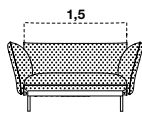

KRISTALIA

Dimensions

Seat
 L 73-110 P 73 H 39 cm
 W 28^{5/8}"-43^{2/8}" D 28^{5/8}" H 15^{3/8}"

Seat with armrest (Rh/Lh)
 L 95-132 P 73 H 65 cm
 W 37^{3/8}"-52" D 28^{5/8}" H 25^{5/8}"

Backrest
 L 73-110 P 85 H 73/99 cm
 W 28^{5/8}"-43^{2/8}" D 33^{4/8}" H 28^{5/8}"/39"

Seat + backrest + armrest "compatto" (Rh/Lh)
 L 95-132 P 85 H 73/99 cm
 W 37^{3/8}"-52" D 33^{4/8}" H 28^{5/8}"/39"

Armrest "compatto" / Side backrest
 L 11-15 P 73 H 73-99 cm
 W 4^{3/8}"-5^{7/8}" D 28^{5/8}" H 28^{5/8}"/39"

Type of compositions

Linear **Linear double sided**

Corner

Occasional table top
 L 36,5-73 P 73 H 30 cm
 W 14^{3/8}"-28^{5/8}" D 28^{5/8}" H 11^{5/8}"

Pouf **Occasional table**

Accessories

Removable cushion

Composition examples

TENT20/21
L 95 P 85-89 H 73-99 cm
W 37^{3/8}" D 33^{4/8}"-85" H 28^{6/8}"-39"

TENT24/25
L 132 P 85-89 H 73-99 cm
W 52" D 33^{4/8}"-85" H 28^{6/8}"-39"

TENT1/2
L 190 P 85-89 H 73-99 cm
W 74^{6/8}" D 33^{4/8}"-85" H 28^{6/8}"-39"