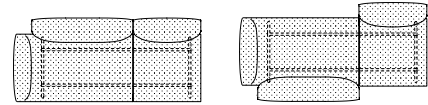

KRISTALIA

Dimensions

Seat
 L 73-110 P 73 H 39 cm
 W 28^{5/8}"-43^{2/8}" D 28^{5/8}" H 15^{3/8}"

Seat with armrest (Rh/Lh)
 L 95-132 P 73 H 65 cm
 W 37^{3/8}"-52" D 28^{5/8}" H 25^{5/8}"

Backrest
 L 73-110 P 85 H 73/99 cm
 W 28^{5/8}"-43^{2/8}" D 33^{4/8}" H 28^{5/8}"/39"

Seat + backrest
 L 73-110 P 85 H 73/99 cm
 W 28^{5/8}"-43^{2/8}" D 33^{4/8}" H 28^{5/8}"/39"

Frame
 L 85-121-158-194 P 68 H 21 cm
 W 33^{4/8}"-47^{5/8}"-62^{2/8}"-76^{3/8}" D 26^{5/8}" H 8^{2/8}"

Seat with armrest + backrest (Rh/Lh)
 L 92-129 P 85 H 73/99 cm
 W 36^{2/8}"-50^{6/8}" D 33^{4/8}" H 28^{5/8}"/39"

Seat + backrest + armrest "compatto" (Rh/Lh)
 L 95-132 P 85 H 73/99 cm
 W 37^{3/8}"-52" D 33^{4/8}" H 28^{5/8}"/39"

Armrest "compatto" / Side backrest
 L 11-15 P 73 H 73-99 cm
 W 4^{3/8}"-5^{7/8}" D 28^{5/8}" H 28^{5/8}"/39"

Type of compositions

Linear **Linear double sided**

Corner

Occasional table top
 L 36,5-73 P 73 H 30 cm
 W 14^{3/8}"-28^{5/8}" D 28^{5/8}" H 11^{5/8}"

Pouf **Occasional table**

Accessories

Removable cushion