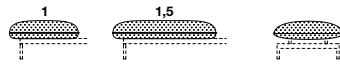

Tenso

Luca Nichetto, 2018

Modular sofa / Occasional table

Fulcro del sistema è il telaio: una struttura tubolare leggera e solida su cui vengono fissati i vari elementi – sedili, schienali, cuscini e piani tavolo tra cui si viene a creare una tensione che mantiene le varie parti sospese e aperte.

The core of the system is its frame: a light and sturdy tubular structure to which the various elements are fixed – seats, backrests, cushions and tabletops, between which a tension is created that keeps the various parts suspended and open.

KRISTALIA

Dimensions

Seat
 L 73-110 P 73 H 39 cm
 W 28^{5/8}"-43^{2/8}" D 28^{5/8}" H 15^{3/8}"

Seat with armrest (Rh/Lh)
 L 95-132 P 73 H 65 cm
 W 37^{3/8}"-52" D 28^{5/8}" H 25^{5/8}"

Backrest
 L 73-110 P 85 H 73/99 cm
 W 28^{5/8}"-43^{2/8}" D 33^{4/8}" H 28^{5/8}"/39"