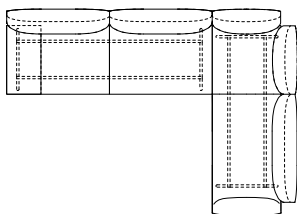

Accessories

Removable cushion