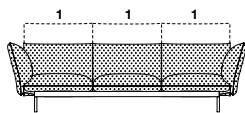

Seat + backrest + armrest "compatto" (Rh/Lh)
 L 95-132 P 85 H 73/99 cm
 W 37^{3/8}"-52" D 33^{4/8}" H 28^{5/8}"/39"

Armrest "compatto" / Side backrest
 L 11-15 P 73 H 73-99 cm
 W 4^{3/8}"-5^{7/8}" D 28^{5/8}" H 28^{5/8}"/39"

Type of compositions

Linear **Linear double sided**

Corner

Occasional table top
 L 36,5-73 P 73 H 30 cm
 W 14^{3/8}"-28^{5/8}" D 28^{5/8}" H 11^{5/8}"

Pouf **Occasional table**

Accessories

Removable cushion

Composition examples

TENT20/21
L 95 P 85-89 H 73-99 cm
W 37^{3/8}" D 33^{4/8}"-85" H 28^{6/8}"-39"

TENT24/25
L 132 P 85-89 H 73-99 cm
W 52" D 33^{4/8}"-85" H 28^{6/8}"-39"

TENT1/2
L 190 P 85-89 H 73-99 cm
W 74^{6/8}" D 33^{4/8}"-85" H 28^{6/8}"-39"

TENT28/29
L 168 P 85-89 H 73-99 cm
W 66^{1/8}" D 33^{4/8}"-85" H 28^{6/8}"-39"

TENT3/4
L 264 P 85-89 H 73-99 cm
W 103^{7/8}" D 33^{4/8}"-85" H 28^{6/8}"-39"

TENT30/31
L 241 P 85-89 H 73-99 cm
W 94^{7/8}" D 33^{4/8}"-85" H 28^{6/8}"-39"