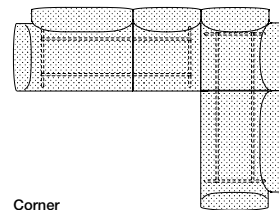

KRISTALIA

Dimensions

Seat
 L 73-110 P 73 H 39 cm
 W 28^{5/8}"-43^{2/8}" D 28^{5/8}" H 15^{3/8}"

Seat with armrest (Rh/Lh)
 L 95-132 P 73 H 65 cm
 W 37^{3/8}"-52" D 28^{5/8}" H 25^{5/8}"

Backrest
 L 73-110 P 85 H 73/99 cm
 W 28^{5/8}"-43^{2/8}" D 33^{4/8}" H 28^{5/8}"/39"

Seat + backrest
 L 73-110 P 85 H 73/99 cm
 W 28^{5/8}"-43^{2/8}" D 33^{4/8}" H 28^{5/8}"/39"

Frame
 L 85-121-158-194 P 68 H 21 cm
 W 33^{4/8}"-47^{5/8}"-62^{2/8}"-76^{3/8}" D 26^{5/8}" H 8^{2/8}"

Seat with armrest + backrest (Rh/Lh)
 L 92-129 P 85 H 73/99 cm
 W 36^{2/8}"-50^{6/8}" D 33^{4/8}" H 28^{5/8}"/39"

Seat + backrest + armrest "compatto" (Rh/Lh)
 L 95-132 P 85 H 73/99 cm
 W 37^{3/8}"-52" D 33^{4/8}" H 28^{5/8}"/39"

Armrest "compatto" / Side backrest
 L 11-15 P 73 H 73-99 cm
 W 4^{3/8}"-5^{7/8}" D 28^{5/8}" H 28^{5/8}"/39"

Type of compositions

Linear **Linear double sided**

Corner

Occasional table top
 L 36,5-73 P 73 H 30 cm
 W 14^{3/8}"-28^{5/8}" D 28^{5/8}" H 11^{5/8}"

Pouf **Occasional table**

Accessories

Removable cushion