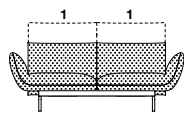

Seat + backrest + armrest "compatto" (Rh/Lh)
 L 95-132 P 85 H 73/99 cm
 W 37^{3/8}"-52" D 33^{4/8}" H 28^{5/8}"/39"

Armrest "compatto" / Side backrest
 L 11-15 P 73 H 73-99 cm
 W 4^{3/8}"-5^{7/8}" D 28^{5/8}" H 28^{5/8}"/39"

Type of compositions

Linear **Linear double sided**

Corner

Occasional table top
 L 36,5-73 P 73 H 30 cm
 W 14^{3/8}"-28^{5/8}" D 28^{5/8}" H 11^{5/8}"

Pouf **Occasional table**

Accessories

Removable cushion

Composition examples

TENT20/21
L 95 P 85-89 H 73-99 cm
W 37^{3/8}" D 33^{4/8}"-85" H 28^{6/8}"-39"

TENT24/25
L 132 P 85-89 H 73-99 cm
W 52" D 33^{4/8}"-85" H 28^{6/8}"-39"

TENT1/2
L 190 P 85-89 H 73-99 cm
W 74^{6/8}" D 33^{4/8}"-85" H 28^{6/8}"-39"

TENT28/29
L 168 P 85-89 H 73-99 cm
W 66^{1/8}" D 33^{4/8}"-85" H 28^{6/8}"-39"

TENT3/4
L 264 P 85-89 H 73-99 cm
W 103^{7/8}" D 33^{4/8}"-85" H 28^{6/8}"-39"

TENT30/31
L 241 P 85-89 H 73-99 cm
W 94^{7/8}" D 33^{4/8}"-85" H 28^{6/8}"-39"