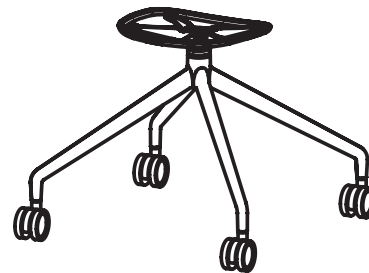

Configuration Guide

Elephantino Neuland

Seats

WITH HOLES
Recycled polypropylene

BODY CLOSED
Recycled polypropylene

Removable cushion

BODY CLOSED
Recycled polypropylene
Partial upholstered body

BODY CLOSED
Recycled polypropylene
Front upholstered body

BODY CLOSED
Recycled polypropylene
Fully upholstered body

Bases

Four legs

Sled base

Wooden base

Swivel trestle

Trestle with castors

5 spoke base with castors

Seats – Versions

WITH HOLES
Ivory (Recycled PP)

WITH HOLES
Argilla (Recycled PP)

WITH HOLES
Agave (Recycled PP)

WITH HOLES
Graphite (Recycled PP)

WITH HOLES
London grey (Recycled PP)

BODY CLOSED
Ivory (Recycled PP)