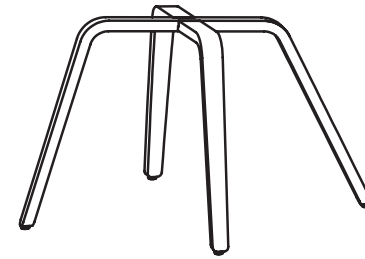

Configuration Guide

Elephantino Neuland

Seats

WITH HOLES
Recycled polypropylene

BODY CLOSED
Recycled polypropylene

Removable cushion

BODY CLOSED
Recycled polypropylene
Partial upholstered body

BODY CLOSED
Recycled polypropylene
Front upholstered body

BODY CLOSED
Recycled polypropylene
Fully upholstered body

Bases

Four legs

Sled base

Wooden base

Swivel trestle

Trestle with castors

5 spoke base with castors

Seats – Versions

WITH HOLES
Ivory (Recycled PP)

WITH HOLES
Argilla (Recycled PP)

WITH HOLES
Agave (Recycled PP)

WITH HOLES
Graphite (Recycled PP)

WITH HOLES
London grey (Recycled PP)

BODY CLOSED
Ivory (Recycled PP)