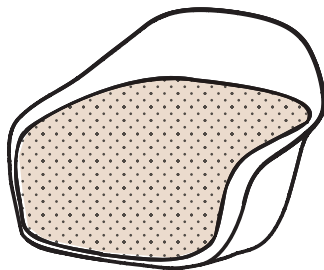

Configuration Guide

Elephantino Neuland

Seats

WITH HOLES
Recycled polypropylene

BODY CLOSED
Recycled polypropylene

Removable cushion

BODY CLOSED
Recycled polypropylene
Partial upholstered body

BODY CLOSED
Recycled polypropylene
Front upholstered body

BODY CLOSED
Recycled polypropylene
Fully upholstered body

Bases

Four legs

Sled base

Wooden base

Swivel trestle

Trestle with castors

5 spoke base with castors

Seats – Versions

WITH HOLES
Ivory (Recycled PP)

WITH HOLES
Argilla (Recycled PP)

WITH HOLES
Agave (Recycled PP)

WITH HOLES
Graphite (Recycled PP)

WITH HOLES
London grey (Recycled PP)

BODY CLOSED
Ivory (Recycled PP)