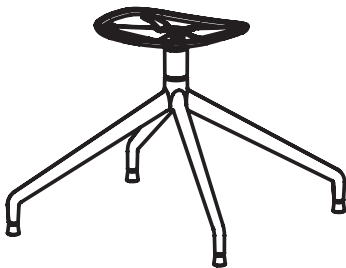

Configuration Guide

Elephantino Neuland

Seats

WITH HOLES
Recycled polypropylene

BODY CLOSED
Recycled polypropylene

Removable cushion

BODY CLOSED
Recycled polypropylene
Partial upholstered body

BODY CLOSED
Recycled polypropylene
Front upholstered body

BODY CLOSED
Recycled polypropylene
Fully upholstered body

Bases

Four legs

Sled base

Wooden base

Swivel trestle

Trestle with castors

5 spoke base with castors

Seats – Versions

WITH HOLES
Ivory (Recycled PP)

WITH HOLES
Argilla (Recycled PP)

WITH HOLES
Agave (Recycled PP)

WITH HOLES
Graphite (Recycled PP)

WITH HOLES
London grey (Recycled PP)

BODY CLOSED
Ivory (Recycled PP)