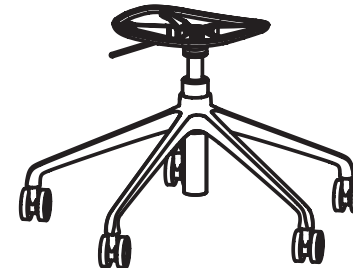

Configuration Guide

Elephantino Neuland

Seats

WITH HOLES
Recycled polypropylene

BODY CLOSED
Recycled polypropylene

Removable cushion

BODY CLOSED
Recycled polypropylene
Partial upholstered body

BODY CLOSED
Recycled polypropylene
Front upholstered body

BODY CLOSED
Recycled polypropylene
Fully upholstered body

Bases

Four legs

Sled base

Wooden base

Swivel trestle

Trestle with castors

5 spoke base with castors

Seats – Versions

WITH HOLES
Ivory (Recycled PP)

WITH HOLES
Argilla (Recycled PP)

WITH HOLES
Agave (Recycled PP)

WITH HOLES
Graphite (Recycled PP)

WITH HOLES
London grey (Recycled PP)

BODY CLOSED
Ivory (Recycled PP)