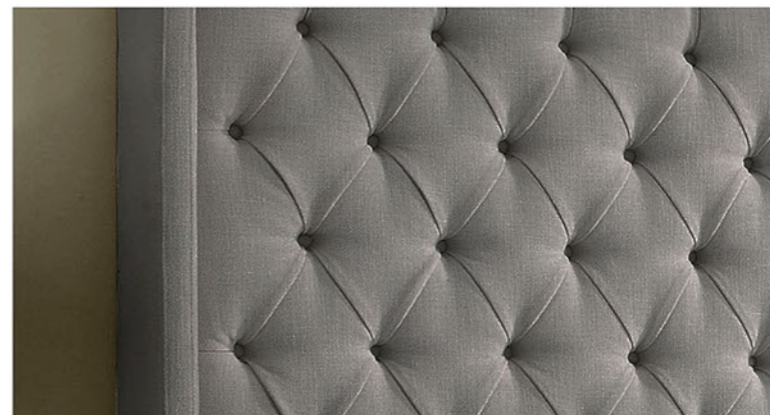

### **Park Avenue**

Plush Weave Desert Sand or Grey Linen

Requires Foundation

**Queen** 71 X 89 X 69

**C. King** 83 X 93 X 69

**E. King** 87 X 89 X 69

**Storage Trunk** 50 X 19 X 20

**Beverly**  
Sand or Grey Fabric  
Includes Mattress Support. Roll-out Footboard Storage  
**Queen** 70 X 88 X 59  
**E. King** 86 X 88 X 59