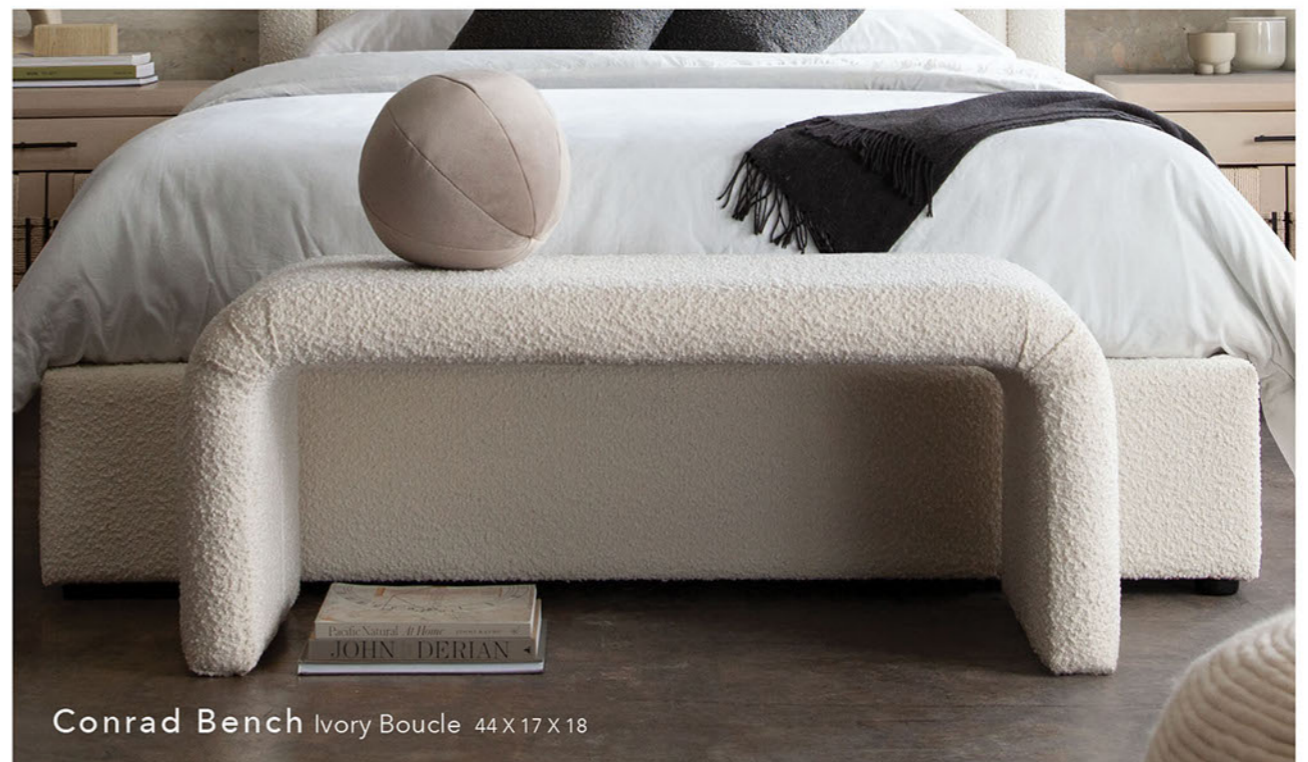

District Chair Ivory Boucle 38 X 33 X 29

Conrad Bench Ivory Boucle 44 X 17 X 18

Explore the full selection
of exceptional home accents
[diamondsofa.com](https://www.diamondsofa.com)