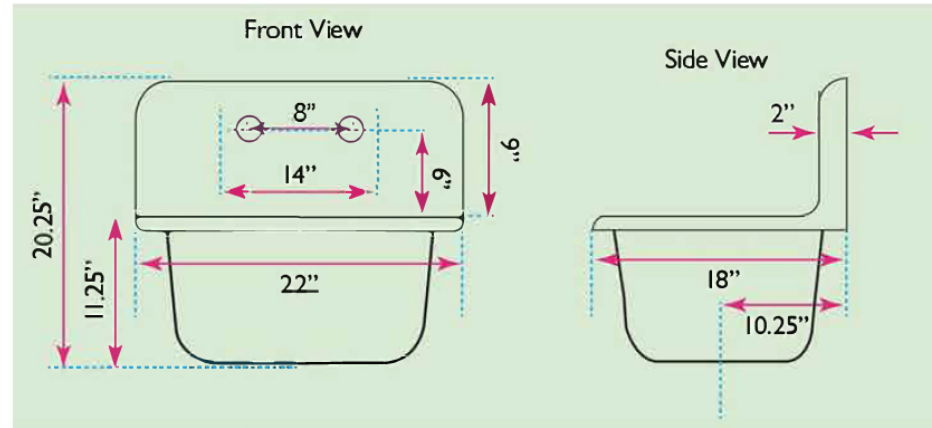

Anchor Collection

22 Inch Single Bowl Wallmount Cast Iron Utility/Kitchen Sink
 Finished Bottom with Included Utility Drain Set

Nantucket
 S I N K S

model:

CI-2218FBSBSET (Brass Drain)

www.NantucketSinksUSA.com
 info@nantucketsinksusa.com

OVERALL DIMENSIONS	INTERIOR BOWL	EXT. BOWL DEPTH	INTERIOR BOWL DEPTH	DRAIN OPENING SIZE
22" x 18" x 20.25"	18.5" x 14.125"	11.25"	10.5"	3"

FEATURES:

- Professional Installation Recommended
- Strong and Durable Porcelain Enameled Cast Iron
- Black Finished Underside
- Scratch/Chip/Burn resistant
- Mounting Brackets Included
- 3" Drain Opening
- Drain and stopper included
- Requires wall mount faucet - 8" spread - not included