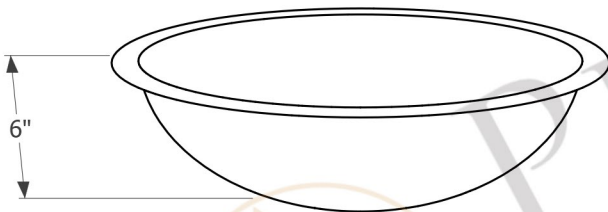

PREMIER
COPPER PRODUCTS

MODEL NUMBER: L019FBLK

- Description: Oval Under Counter Hammered Copper Bathroom Sink
- Outer Dimension: 19" x 14" x 6"
- Inner Dimension: 17" x 12" x 6"
- Rim: 1"
- Drain Opening: 1.5"
- Finish: Glazed Black

* BLK: Glazed Black

THIS PRODUCT IS HAND CRAFTED, SMALL VARIANCES IN COLOR AND SIZE MAY OCCUR.
DO NOT MAKE ANY INSTALLATION CUTS UNTIL YOU RECEIVE YOUR ITEM(S).