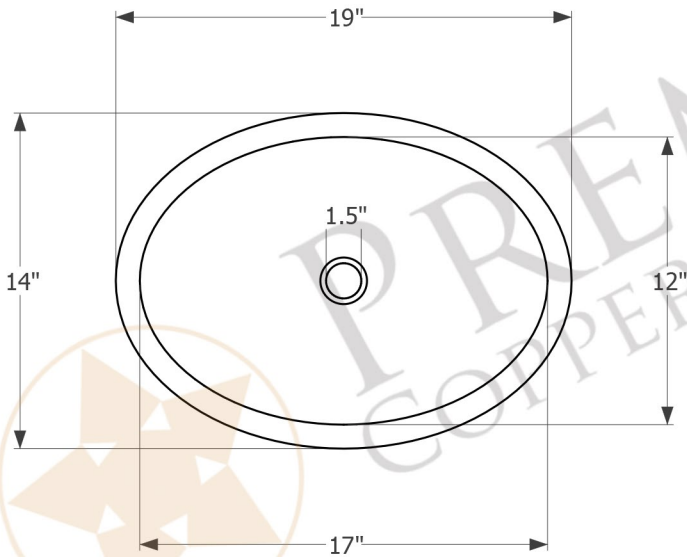

PREMIER
COPPER PRODUCTS

MODEL NUMBER: L019FBLK

- Description: Oval Under Counter Hammered Copper Bathroom Sink
- Outer Dimension: 19" x 14" x 6"
- Inner Dimension: 17" x 12" x 6"
- Rim: 1"
- Drain Opening: 1.5"
- Finish: Glazed Black

* BLK: Glazed Black

THIS PRODUCT IS HAND CRAFTED, SMALL VARIANCES IN COLOR AND SIZE MAY OCCUR.
DO NOT MAKE ANY INSTALLATION CUTS UNTIL YOU RECEIVE YOUR ITEM(S).