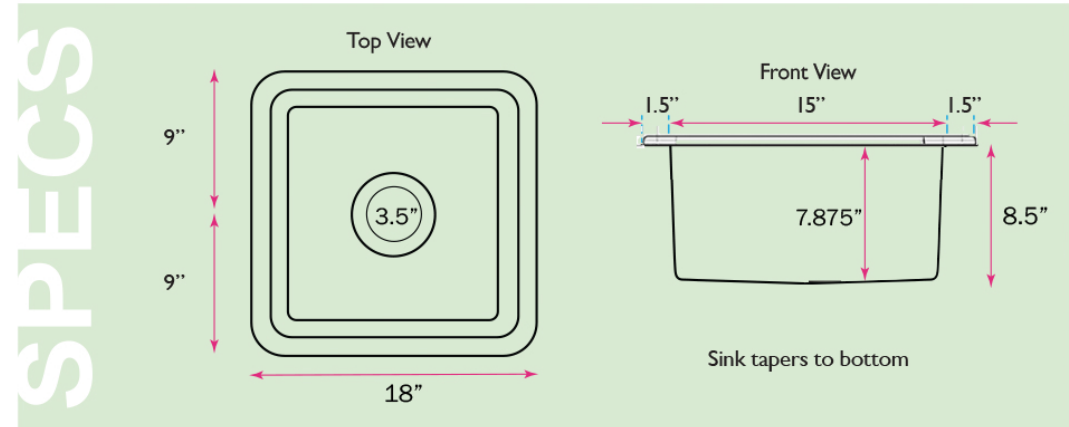

Cape Collection

18 Inch Undermount Fireclay Kitchen Sink

Nantucket

S I N K S

model:

WELLFLEET-1818GR

www.NantucketSinksUSA.com

info@nantucketsinksusa.com

OVERALL DIMENSIONS	INTERIOR BOWL	BOWL DEPTH	COMPATIBLE GRID(S)	DRAIN DIMENSIONS
18" x 18" x 8.5"	15" x 15"	7.875"	Included	3.5" Opening

FEATURES:

- Fireclay is hygienic, with a glazed surface that inhibits bacterial growth better than stainless steel
- Colander drain and grid included (Lux accessory pkg.)
- Finished glazed top edge, may be reveal mounted
- Limited lifetime manufacturer's warranty
- Mounting hardware not included
- Under mount Installation
- Nominal Dimensions*- actual dimensions may vary by .25"
- Professional installation recommended
- Template not included