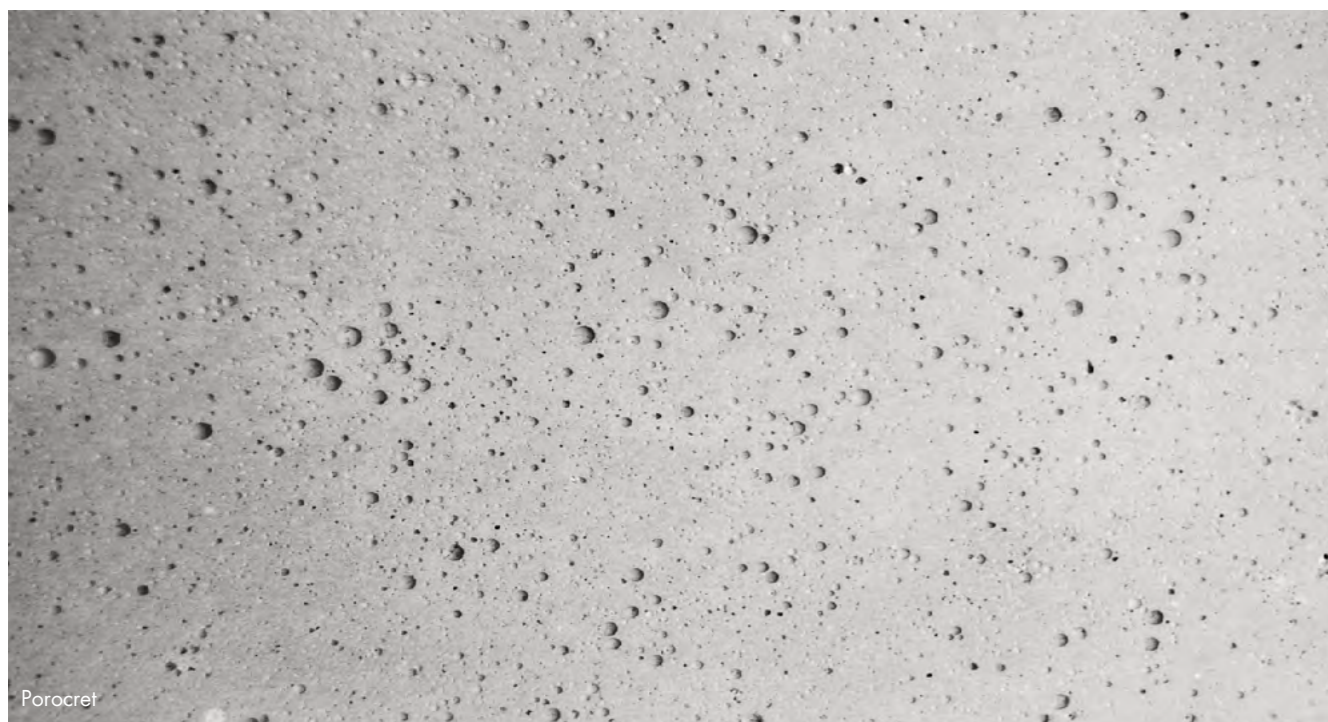

POROCRET

U
E
F
O
T

POROCRET BY *cement design*[®]

Porocret wall

Cement Design achieves one of the most desired finishes in the current interior design trend, the exposed concret effect. Eco-friendly water-based product, Porocret Wall can be applied on walls and ceilings of indoor or outdoor non-wet areas.

Appearance: Mat
 Material: Cement
 Thickness: 1-3 mm
 Usage: In and outside
 Wet area: Only indirectly

Porocret floor

Covering floors with the beauty of concrete pores is possible with this Cement Design product. It is suitable for non-humid indoor areas. Its 'Rapid' version has an accelerated dry.

Appearance: Mat
 Material: Cement
 Thickness: 1-3 mm
 Usage: Only inside
 Wet area: Only indirectly

Porocret

SALE GRIGIO	SENZA	CACAO
PEPE NERO	VENTO	MELOGRANO
FUMO	PANTANO	BACCIO
MARRONE	CACCIA	CAFFE
CALCARE	MUSCHIO	SENAPE
PIETRA	SAGGIO	CANELLA
FRANCESE	POLVERE	CIPRIA
LOTTA	UNO	SABBIA
OCEANO	LANCIO	GRANO
LATTE	CANDELLA	BENNO