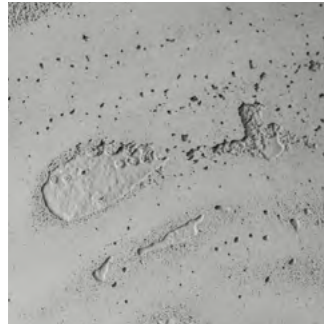

POROCRET

U
E
F
O
T

POROCRET BY *cement design*[®]

Porocret wall

Cement Design achieves one of the most desired finishes in the current interior design trend, the exposed concret effect. Eco-friendly water-based product, Porocret Wall can be applied on walls and ceilings of indoor or outdoor non-wet areas.

Appearance: Mat
 Material: Cement
 Thickness: 1-3 mm
 Usage: In and outside
 Wet area: Only indirectly

Porocret floor

Covering floors with the beauty of concrete pores is possible with this Cement Design product. It is suitable for non-humid indoor areas. Its 'Rapid' version has an accelerated dry.

Appearance: Mat
 Material: Cement
 Thickness: 1-3 mm
 Usage: Only inside
 Wet area: Only indirectly

Porocret

SALE GRIGIO	SENZA	CACAO
PEPE NERO	VENTO	MELOGRANO
FUMO	PANTANO	BACCIO
MARRONE	CACCIA	CAFFE
CALCARE	MUSCHIO	SENAPE
PIETRA	SAGGIO	CANELLA
FRANCESE	POLVERE	CIPRIA
LOTTA	UNO	SABBIA
OCEANO	LANCIO	GRANO
LATTE	CANDELLA	BENNO