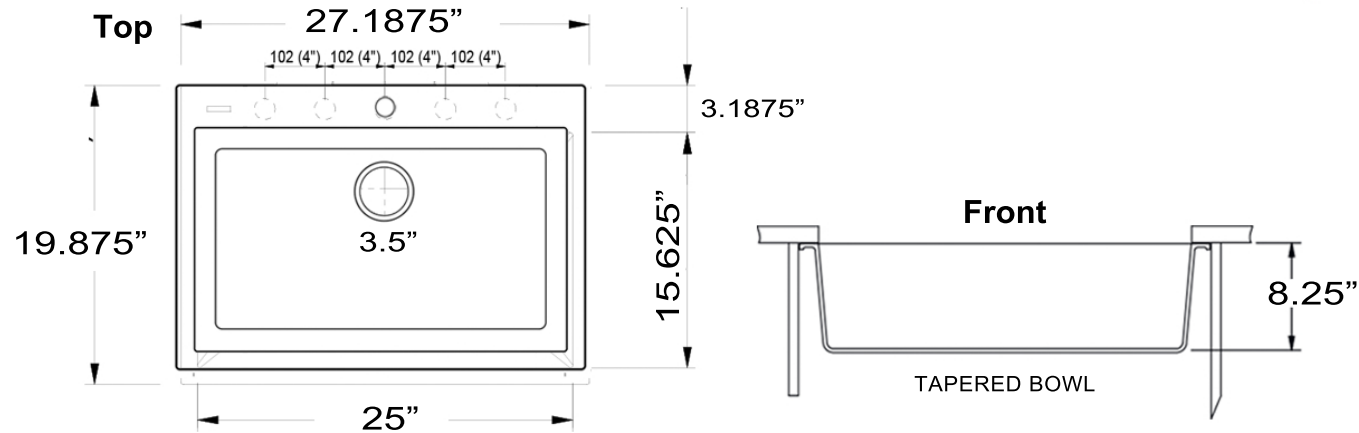

Plymouth Collection

27" Dualmount Granite Composite Kitchen Sink

Nantucket

S I N K S

model:

PR2720-DM-TI

www.NantucketSinksUSA.com

info@nantucketsinksusa.com

OVERALL DIMENSIONS	INTERIOR BOWL	INTERIOR DEPTH	EXTERIOR HEIGHT	DRAIN DIMENSIONS
27.1875" x 19.875" TOP EDGE	25" x 15.625"	7.875"	8.25"	3.5"

FEATURES:

- Premium granite composite kitchen sink
- 80% Stone Content
- Scratch resistant/Heat resistant to over 560°degrees Fahrenheit
- Limited manufacturer's warranty
- Made in Italy
- Material is sound absorbing and stain-resistant
- Without overflow
- 1 faucet hole -4 additional pre-scored holes (underside of deck)
- Template included
- Drain is not included with sink