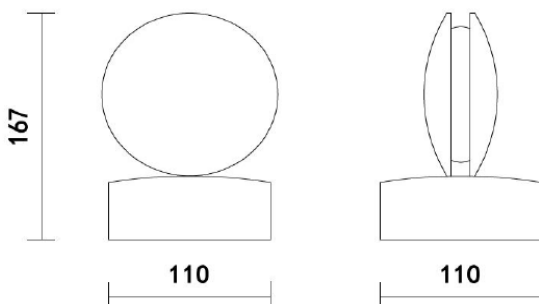

BLADE XCK60-10WA03360

Outdoor

Specification sheet
Indoor/Outdoor

KKDÖ ITALY

Dimension	H167mm x Ø110mm
Lamp/Luminaire	Bridgelux
Beam Angle	3x360°
CCT	3000K
CRI	Ra≥90
Lifetime LED	50,000h
Operating Temp.	Ta = -20 to 50°
IP Rating	IP65
IK Rating	IK05
Finish	White / Custom finish
Material	Aluminium
Installation	Fixed
Accessory	Anti-glare louvre
Driver	Internal
Control	ON/OFF / 1-10V / DALI / DMX
Certification	CE
Warranty	3 Years

PRODUCT MODEL @ 3000K

Input Voltage	24V DC
System Power	10W
Efficacy	265lm

3x360°