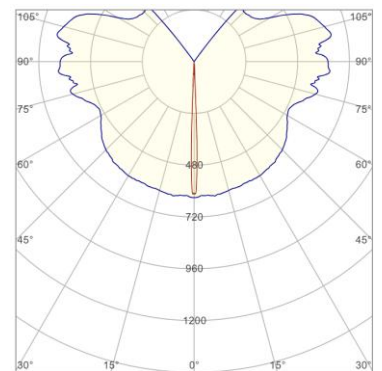

BLADE XCK60-10WA03360

Outdoor

Specification sheet
Indoor/Outdoor

KKDÖ ITALY

Dimension	H167mm x Ø110mm
Lamp/Luminaire	Bridgelux
Beam Angle	3x360°
CCT	3000K
CRI	Ra≥90
Lifetime LED	50,000h
Operating Temp.	Ta = -20 to 50°
IP Rating	IP65
IK Rating	IK05
Finish	White / Custom finish
Material	Aluminium
Installation	Fixed
Accessory	Anti-glare louvre
Driver	Internal
Control	ON/OFF / 1-10V / DALI / DMX
Certification	CE
Warranty	3 Years

PRODUCT MODEL @ 3000K

Input Voltage	24V DC
System Power	10W
Efficacy	265lm

3x360°