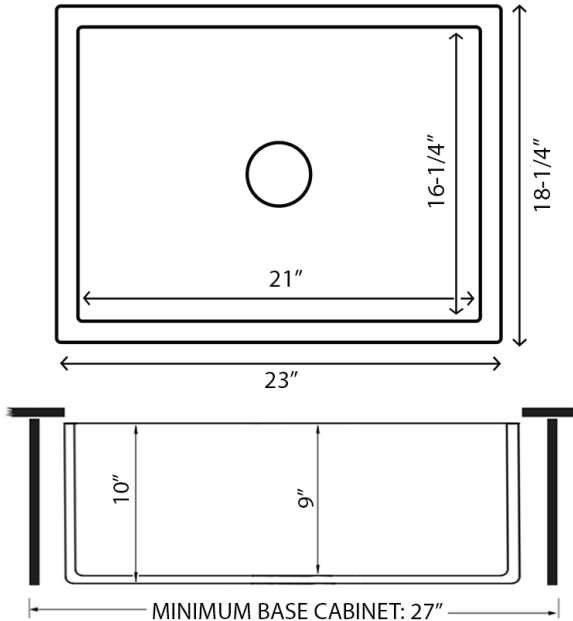

Exterior: 23" (wide) x 18-1/4" (front-to-back)
Interior Bowl: 21" (wide) x 16-1/4" (front-to-back)
Bowl Depth: 9"
Minimum Cabinet Size: 27" wide
Drain Hole Size: 3 1/2"

Installation Type:
Farmhouse

Inside Corners:
Rounded

Drain Location:
Center

RUVATI USA
www.ruvati.com

Phone: 1.855.478.8284
Email: support@ruvati.com

OPTIONAL ACCESSORIES (SOLD SEPARATELY)

Deep Basket
Disposal Flange
[RVA1049ST]

DIMENSIONS

NOTE: Dimensions provided as a guide only. Use actual sink for cutout measurements.