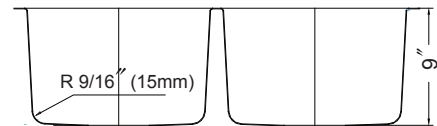

#### FEATURES

NOD-4200

- Premium grade T-304 stainless steel
- 9" depth • 18 gauge
- 15mm seamlessly drawn corner radius
- Lustrous satin with highlighted rim
- Fits 36" sink base
- 3-1/2" rear-set drain opening
- Supplied with cutout template, fasteners and instructions
- cUPC® Listed
- Lifetime Limited Warranty

#### OPTIONAL ACCESSORIES

Bottom Grid: BG-6500

Cutting Board : CB-4100

Strainer: 190-9180

OVERALL DIMENSIONS	EACH BOWL	CUTOUT SIZE	PACKAGING*	WEIGHT*
31" x 18"	14" x 16"	See Template	1 pc.	26 lbs.

\*Standard packaging: Single boxed .