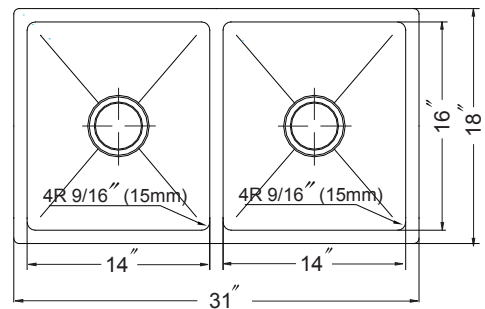

### Nouvelle Undermount 50/50 Double Bowl Model NOD-4200

#### FEATURES

NOD-4200

- Premium grade T-304 stainless steel
- 9" depth • 18 gauge
- 15mm seamlessly drawn corner radius
- Lustrous satin with highlighted rim
- Fits 36" sink base
- 3-1/2" rear-set drain opening
- Supplied with cutout template, fasteners and instructions
- cUPC® Listed
- Lifetime Limited Warranty

#### OPTIONAL ACCESSORIES

Bottom Grid: BG-6500

Cutting Board : CB-4100

Strainer: 190-9180

OVERALL DIMENSIONS	EACH BOWL	CUTOUT SIZE	PACKAGING*	WEIGHT*
31" x 18"	14" x 16"	See Template	1 pc.	26 lbs.

\*Standard packaging: Single boxed .

All dimensions are in inches. Specifications subject to change without notice.

Project/Job name

Architect/Engineer

Contractor

Model

Q'ty

Notes