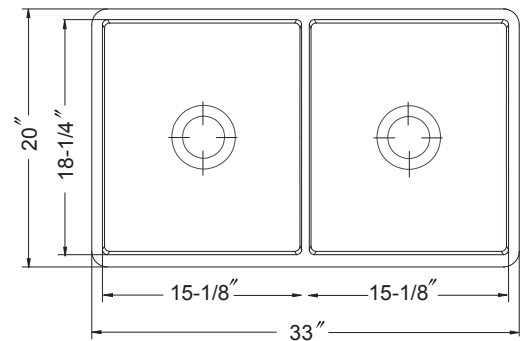

PLATUS SERIES

Fire Clay Apron Front Double Bowl

Model PTD-4400 WH - White
 PTD-4400 BQ - Biscuit

PTD-4400

FEATURES

- Apron Front Installation
- Non-porous glossy surface
- 9-1/4" depth
- 3-1/2" drain opening
- Chip, crack and scratch resistant
- 2 distinctive colors
- Requires Custom Cabinet
- Supplied with fasteners and instructions
- No cut out template is supplied as each sink dimension will vary due to the nature of fireclay manufacturing process.
- Lifetime Limited Warranty

OPTIONAL COLORS

White **Biscuit**

Color variations possible due to printing constraints.

OVERALL DIMENSIONS	EACH BOWL	PACKAGING*	WEIGHT*
33" x 20"	15-1/8" x 18-1/4"	1/10 pcs.	140/1440lbs.

*Standard packaging: Single boxed /Pallet of single boxed.
 All dimensions are in inches. Specifications subject to change without notice.