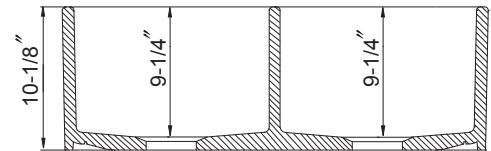

PLATUS SERIES

Fire Clay Apron Front Double Bowl

Model PTD-4400 WH - White
 PTD-4400 BQ - Biscuit

PTD-4400

FEATURES

- Apron Front Installation
- Non-porous glossy surface
- 9-1/4" depth
- 3-1/2" drain opening
- Chip, crack and scratch resistant
- 2 distinctive colors
- Requires Custom Cabinet
- Supplied with fasteners and instructions
- No cut out template is supplied as each sink dimension will vary due to the nature of fireclay manufacturing process.
- Lifetime Limited Warranty

OPTIONAL COLORS

White **Biscuit**

Color variations possible due to printing constraints.

OVERALL DIMENSIONS	EACH BOWL	PACKAGING*	WEIGHT*
33" x 20"	15-1/8" x 18-1/4"	1/10 pcs.	140/1440lbs.

*Standard packaging: Single boxed /Pallet of single boxed.
 All dimensions are in inches. Specifications subject to change without notice.