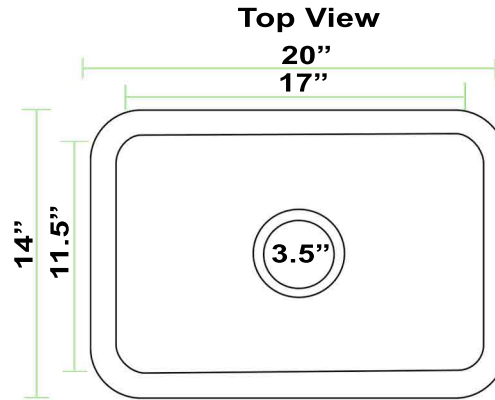

# Brightwork Collection

Dualmount Hand-Hammered Single Bowl Bar Sink

model: REB2014

# Nantucket

S I N K S

www.NantucketSinksUSA.com  
info@nantucketsinksusa.com

OVERALL DIMENSIONS	INTERIOR BOWL	BOWL DEPTH	DRAIN OPENING	DRAIN INCLUDED
20" x 14" x 6.25"	17" x 11.5"	5.875"	3.5"	No

## FEATURES:

- 16 Gauge Brass Bar Sink
- Dualmount Design
- Hand Hammered - Each Piece Is Unique
- Limited Manufacturers Warranty - not for finish
- Dimensions may vary by up to .25"
- Template/Clips not included with sink
- Brass will patina and requires occasional polishing