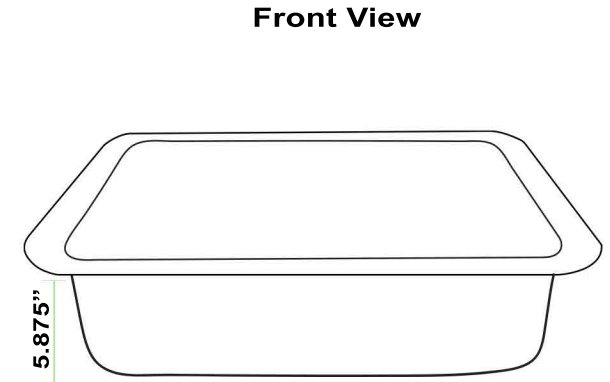

# Brightwork Collection

Dualmount Hand-Hammered Single Bowl Bar Sink

model: REB2014

# Nantucket

S I N K S

www.NantucketSinksUSA.com  
info@nantucketsinksusa.com

OVERALL DIMENSIONS	INTERIOR BOWL	BOWL DEPTH	DRAIN OPENING	DRAIN INCLUDED
20" x 14" x 6.25"	17" x 11.5"	5.875"	3.5"	No

## FEATURES:

- 16 Gauge Brass Bar Sink
- Dualmount Design
- Hand Hammered - Each Piece Is Unique
- Limited Manufacturers Warranty - not for finish
- Dimensions may vary by up to .25"
- Template/Clips not included with sink
- Brass will patina and requires occasional polishing