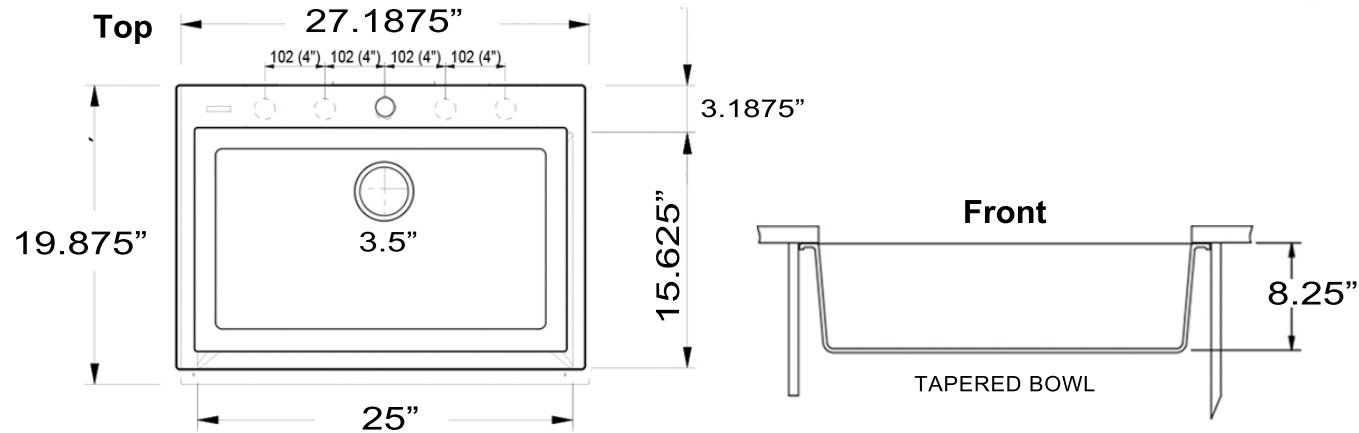

Plymouth Collection

27" Dualmount Granite Composite Kitchen Sink

Nantucket

S I N K S

model:

PR2720-DM-BL

www.NantucketSinksUSA.com

info@nantucketsinksusa.com

OVERALL DIMENSIONS	INTERIOR BOWL	INTERIOR DEPTH	EXTERIOR HEIGHT	DRAIN DIMENSIONS
27.1875" x 19.875" TOP EDGE	25" x 15.625"	7.875"	8.25"	3.5"

FEATURES:

- Premium granite composite kitchen sink
- 80% Stone Content
- Scratch resistant/Heat resistant to over 560°degrees Fahrenheit
- Limited manufacturer's warranty
- Made in Italy
- Material is sound absorbing and stain-resistant
- Without overflow
- 1 faucet hole -4 additional pre-scored holes (underside of deck)
- Template included
- Drain is not included with sink