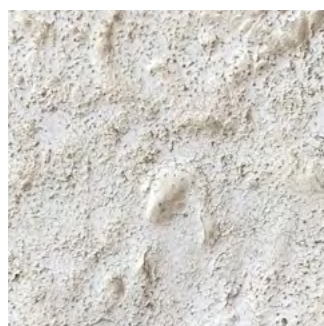

Rock the wall

Bring nature into your home! Our Rock Wall is a handmade rock/stone structure. This wall finish is available for both indoor and outdoor use. Choose which structure suits you in consultation with our design team!

Appearance:	Various
Material:	Decoplaster
Thickness:	10 - 30 cm
Usage:	Only indoor
Wet area:	Only indirectly

Sponge the wall

Bring nature into your home! Our Sponge Wall is a handmade spongy/coral structure. This wall finish is available for both indoor and outdoor use. Choose which structure suits you in consultation with our design team!

Appearance:	Mat
Material:	Decoplaster
Thickness:	1-2 cm
Usage:	Only indoor
Wet area:	Only indirectly

Sponge the wall

Rock the wall