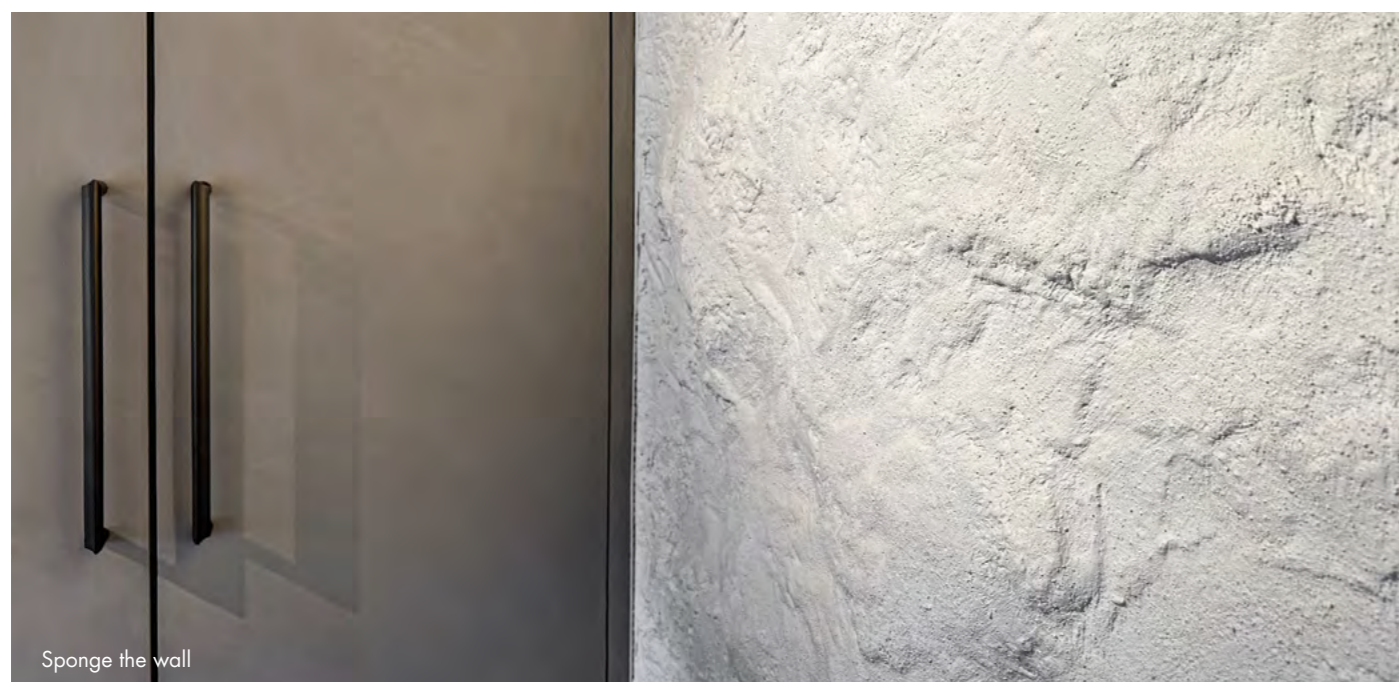

Rock the wall

Bring nature into your home! Our Rock Wall is a handmade rock/stone structure. This wall finish is available for both indoor and outdoor use. Choose which structure suits you in consultation with our design team!

Appearance:	Various
Material:	Decoplaster
Thickness:	10 - 30 cm
Usage:	Only indoor
Wet area:	Only indirectly

Sponge the wall

Bring nature into your home! Our Sponge Wall is a handmade spongy/coral structure. This wall finish is available for both indoor and outdoor use. Choose which structure suits you in consultation with our design team!

Appearance:	Mat
Material:	Decoplaster
Thickness:	1-2 cm
Usage:	Only indoor
Wet area:	Only indirectly

Sponge the wall

Rock the wall