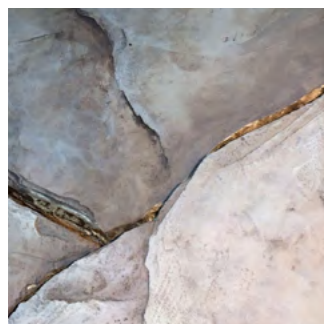

Rock the wall

Bring nature into your home! Our Rock Wall is a handmade rock/stone structure. This wall finish is available for both indoor and outdoor use. Choose which structure suits you in consultation with our design team!

Appearance:	Various
Material:	Decoplaster
Thickness:	10 - 30 cm
Usage:	Only indoor
Wet area:	Only indirectly

Sponge the wall

Bring nature into your home! Our Sponge Wall is a handmade spongy/coral structure. This wall finish is available for both indoor and outdoor use. Choose which structure suits you in consultation with our design team!

Appearance:	Mat
Material:	Decoplaster
Thickness:	1-2 cm
Usage:	Only indoor
Wet area:	Only indirectly

Sponge the wall

Rock the wall