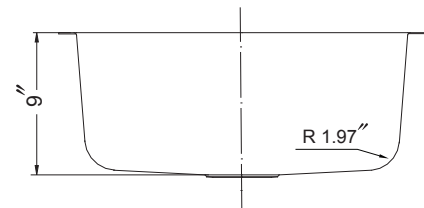

ESTON SERIES

Undermount Single Bowl Model STS-1300

STS-1300

FEATURES

- Premium grade T-304 stainless steel
- 9" depth • 18 gauge
- StoneGuard™ undercoating over Super-Silencer pad
- Lustrous satin with highlighted rim
- Fits 30" sink base • 3-1/2" drain opening
- Supplied with cutout template, fasteners and instructions
- cUPC® Listed
- 5 year Limited Warranty

TYPE 304
PREMIUM STAINLESS STEEL

SUPER SILENCER

StoneGuard™
UNDERCOAT PROTECTION

OPTIONAL ACCESSORIES

Bottom Grid: BG-2500

Cutting Board : CB-2500

Rinsing Basket: RB-2500

Strainer: 190-9180

OVERALL DIMENSIONS	EACH BOWL	CUTOUT SIZE	PACKAGING*	WEIGHT*
23-1/4" x 17-1/2"	21-1/4" x 15-1/2"	See Template	1/16/5/20 pcs.	13/240/85/250 lbs.

*Standard packaging: Single boxed /Pallet of single boxed/Pallet of bulk pack/Pallet of bulk pack.
All dimensions are in inches. Specifications subject to change without notice.

Project/Job name

Architect/Engineer

Contractor

Model Q'ty

Notes

Installation profile