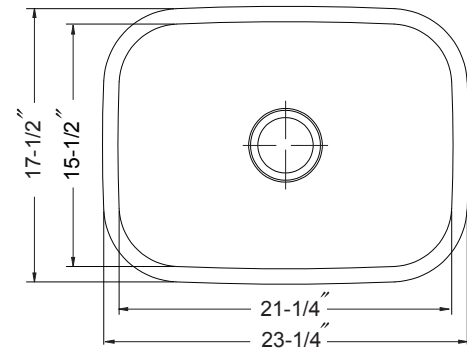

ESTON SERIES

Undermount Single Bowl Model STS-1300

STS-1300

FEATURES

- Premium grade T-304 stainless steel
- 9" depth • 18 gauge
- StoneGuard™ undercoating over Super-Silencer pad
- Lustrous satin with highlighted rim
- Fits 30" sink base • 3-1/2" drain opening
- Supplied with cutout template, fasteners and instructions
- cUPC® Listed
- 5 year Limited Warranty

TYPE 304
PREMIUM STAINLESS STEEL

SUPER SILENCER

StoneGuard™
UNDERCOAT PROTECTION

OPTIONAL ACCESSORIES

Bottom Grid: BG-2500

Cutting Board : CB-2500

Rinsing Basket: RB-2500

Strainer: 190-9180

OVERALL DIMENSIONS	EACH BOWL	CUTOUT SIZE	PACKAGING*	WEIGHT*
23-1/4" x 17-1/2"	21-1/4" x 15-1/2"	See Template	1/16/5/20 pcs.	13/240/85/250 lbs.

*Standard packaging: Single boxed /Pallet of single boxed/Pallet of bulk pack/Pallet of bulk pack.
All dimensions are in inches. Specifications subject to change without notice.

Project/Job name

Architect/Engineer

Contractor

Model Q'ty

Notes

Installation profile