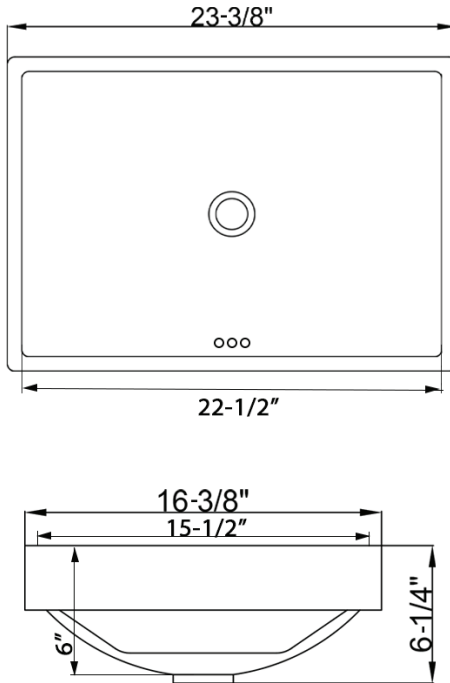

COLOR

WH: White

cUPC certified by IAPMO to meet US and Canada plumbing standards.
Codes compliance: ASME A112.19.3/CSA B45.4

NOMINAL DIMENSIONS

Exterior: 23-3/8" (wide) x 16-3/8" (front-to-back)
Interior Bowl: 22-1/2" (wide) x 15-1/2" (front-to-back)
Bowl Depth: 6"
Minimum Cabinet Size: 26" wide
Drain Hole Size: 1-3/4"

Popup Drain
[RVA5102WH/CH]

DIMENSIONS

Register your product at www.ruvati.com/register.