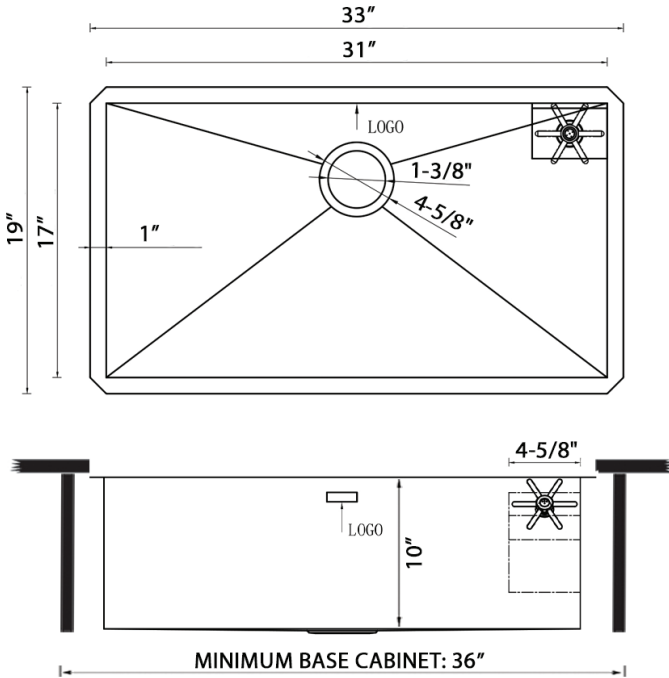

OPTIONAL ACCESSORIES (SOLD SEPARATELY)

DIMENSIONS

Register your product at www.ruvati.com/register.