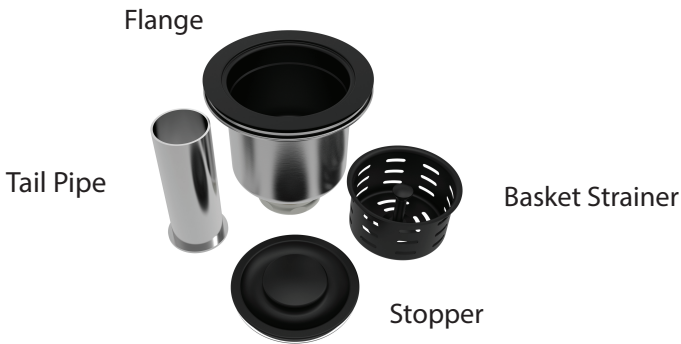

DEEP BASKET STRAINER WITH STOPPER

Material: Stainless Steel

3.5" drain opening: Will fit any standard drain openings

Removable Basket Strainer Traps Waste

Push in Stopper Cap with Gasket

COLOR OPTIONS:

BL: Gunmetal Black

GG: Brushed Gold Satin Brass

ST: Stainless Steel

Register your product at: www.ruvati.com/register-product