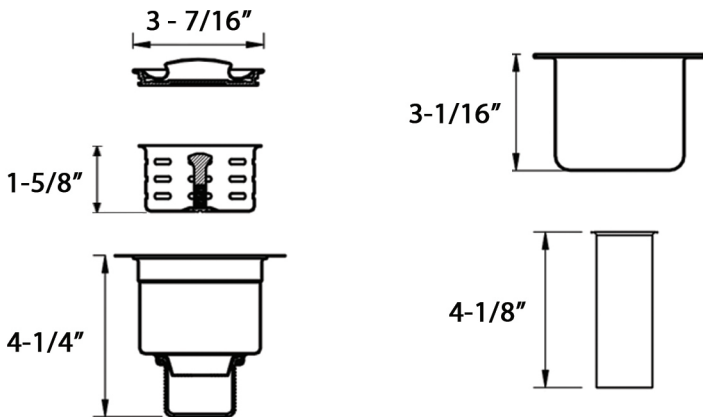

Register your product at: www.ruvati.com/register-product