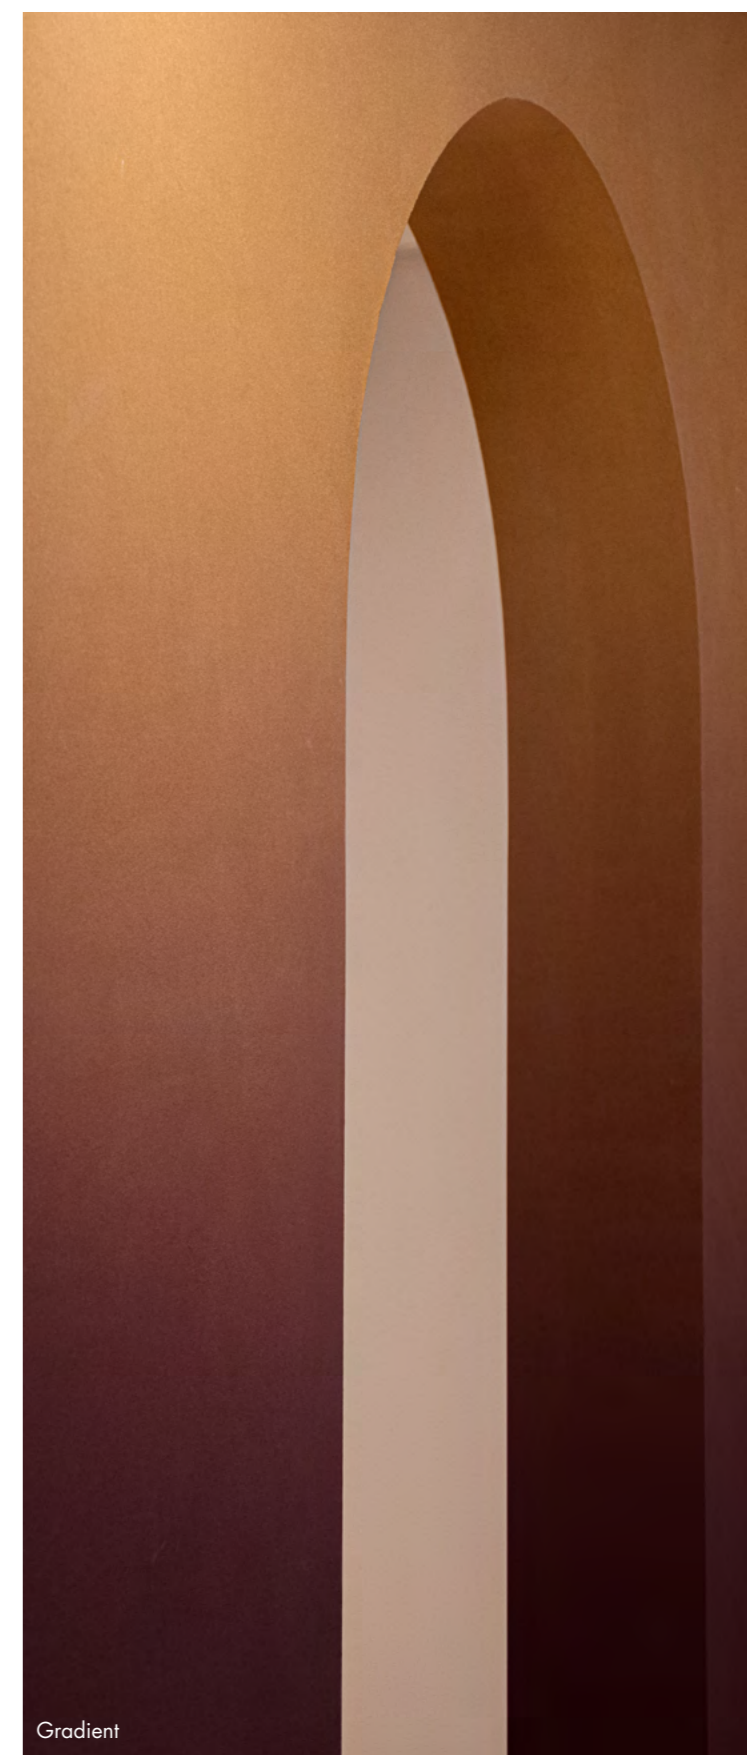

GRADIENT

GRADIENT

Gradient

Inspiration for the product Gradient comes from trends in interior fabrics and clothing. The increasing demand for a gradient in stucco was therefore not surprising. This Gradient was created with a glaze on the stucco.

Appearance: Matt
 Material: Chalk/marble
 Thickness: 1-2 mm
 Usage: Only inside
 Wet area: Only indirectly

Gradient lines

Gradient lines is our gradient variant with wavy color areas in which gradients are applied from light to dark.

Appearance: Matt
 Material: Chalk/marble
 Thickness: 1-2 mm
 Usage: Only inside
 Wet area: Only indirectly

Gradient lines

INSPIRATIONAL COLOURS

Example 1

Example 2

Example 3

Example 4

Gradient