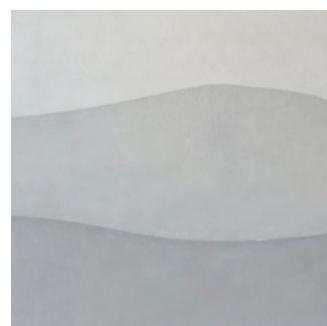

GRADIENT

GRADIENT

Gradient

Inspiration for the product Gradient comes from trends in interior fabrics and clothing. The increasing demand for a gradient in stucco was therefore not surprising. This Gradient was created with a glaze on the stucco.

Appearance: Matt
 Material: Chalk/marble
 Thickness: 1-2 mm
 Usage: Only inside
 Wet area: Only indirectly

Gradient lines

Gradient lines is our gradient variant with wavy color areas in which gradients are applied from light to dark.

Appearance: Matt
 Material: Chalk/marble
 Thickness: 1-2 mm
 Usage: Only inside
 Wet area: Only indirectly

Gradient lines

INSPIRATIONAL COLOURS

Example 1

Example 2

Example 3

Example 4

Gradient