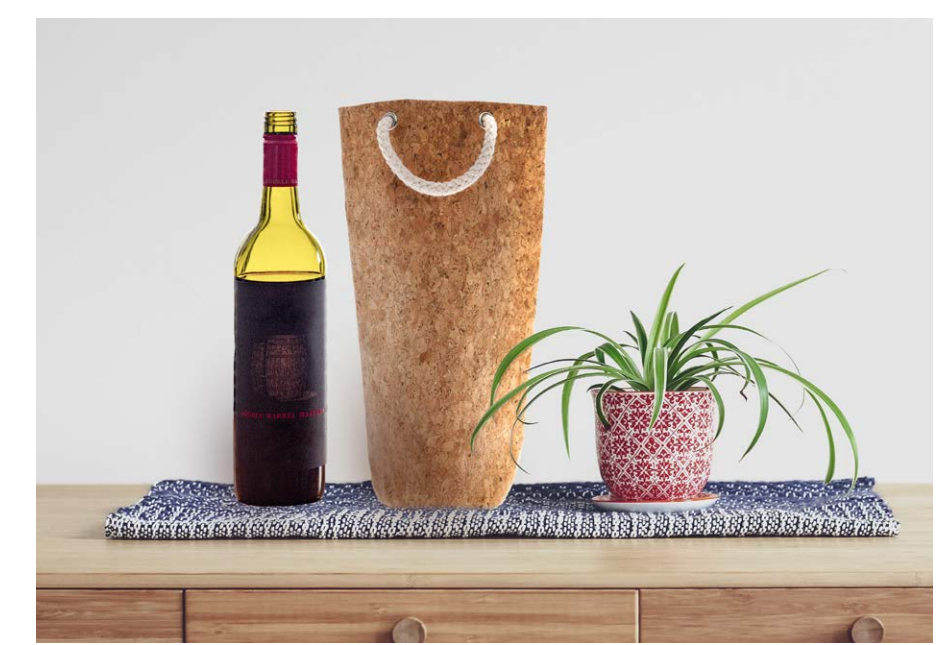

4630GEO Corky Round Coaster Set of 4 with holder - Geometric Print
 MC: 6 | \$7.50 / set
 LC: \$9.00 / set
 SRP: \$14.95

4600 Corky Wine Tote - 1 bottle
 MC: 12 | \$5.00 ea
 LC: \$6.00 ea
 SRP: \$9.95

3306 Cuisivin Stemware Plate Clips Universal wine glass holder for plates
 MC: 12 | \$3.50 / 6pk
 LC: \$4.25 / 6pk
 SRP: \$6.95