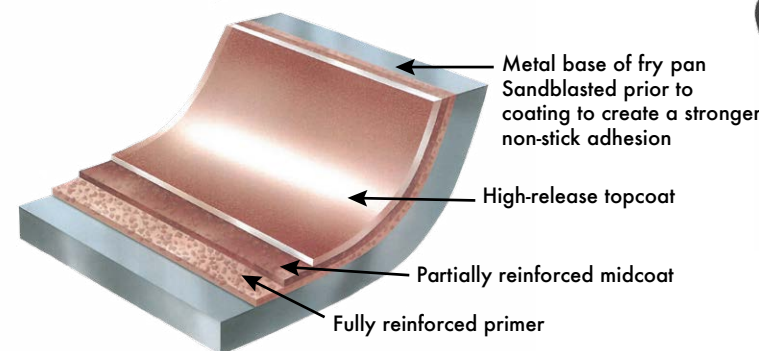

Three Simple Steps

1 Open the lever

2 Fix the handle

3 Close the lever

Happy Handle
CAM HPP SIL - Silver Lever
CAM HPP BLA - Black Lever
CAM HPP WHI - White Lever
CAM HPP YEL - Yellow Lever
CAM HPP TRQ - Turquoise Lever
CAM HPP GRN - Green Lever
 MC: 2 | \$7.50 ea
 LC: \$9.00 ea
 SRP: \$14.95