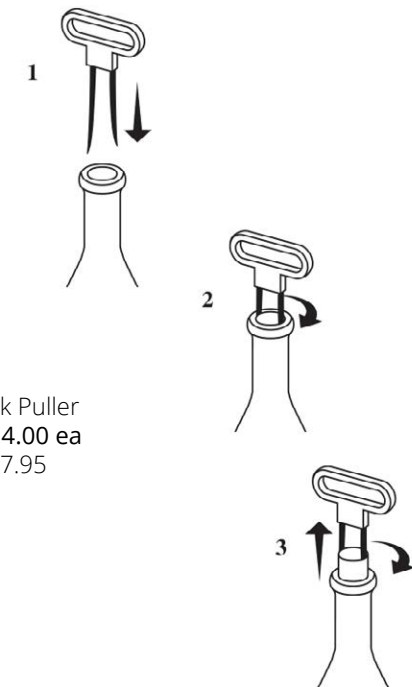

4025 Cork Puller
MC: 12 | $4.00 ea
SRP: $7.95