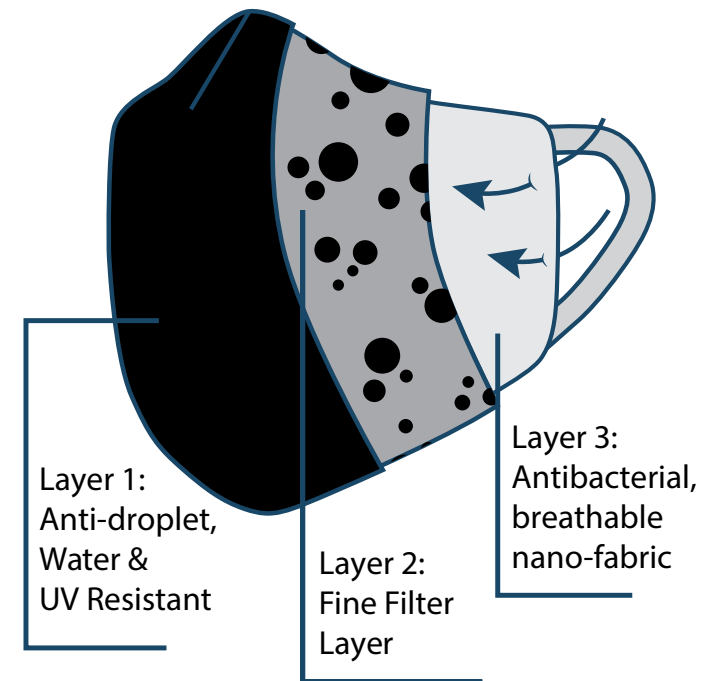

-  Eco-friendly & Reusable
-  Water resistant
-  Breathable nano-fabric
-  UV Protection UPF 50+
-  High quality materials

Materials: polyester, polypropylene, cotton
Standard one-size fits most

Certified