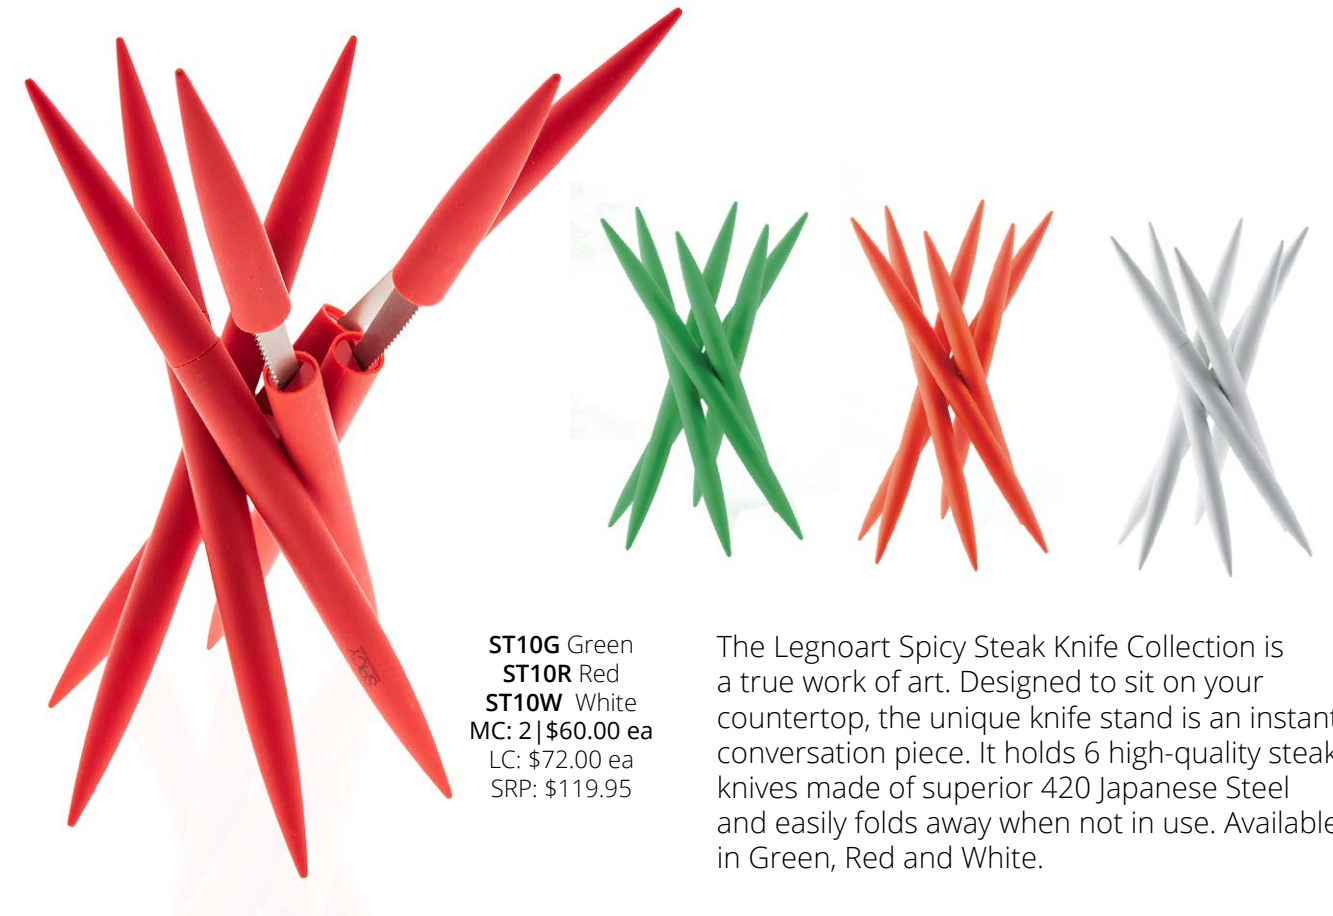

ST10G Green
ST10R Red
ST10W White
MC: 2 | $60.00 ea
LC: $72.00 ea
SRP: $119.95

The Legnoart Spicy Steak Knife Collection is a true work of art. Designed to sit on your countertop, the unique knife stand is an instant conversation piece. It holds 6 high-quality steak knives made of superior 420 Japanese Steel and easily folds away when not in use. Available in Green, Red and White.

Salad Server
PS1B Black
PS1G Green
PS1R Red
PS1W White
MC: 2 | $17.50 ea
LC: $21.00 ea
SRP: $34.95