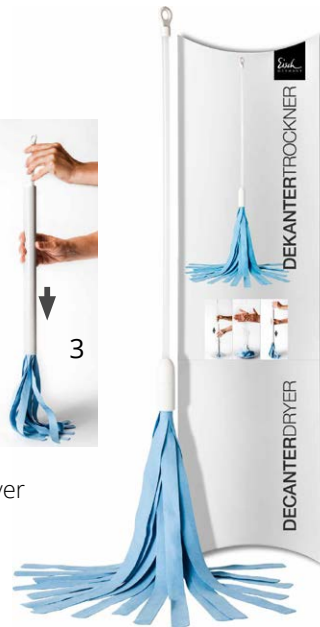

6405 VinoLife Microfiber
Crystal Cleaning Cloth - 2pk
MC: 12 | $5.50 / 2pk
LC: $6.50 / 2pk
SRP: $10.95

Built-in strainer
made of
crushed and
compacted
glass that traps
particles while
pouring

928.7 Crystal Aerating
Funnel with Strainer
Height 7.9"
MC: 6 | $50.00 ea
LC: $60.00 ea
SRP: $99.95