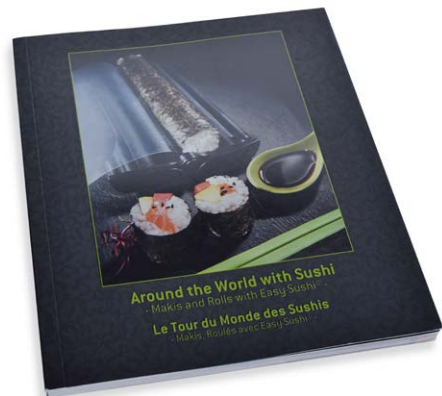

8518 Traction Sheet
Replacement – 3 pack
MC: 6 | \$7.00 ea
LC: \$8.25 ea
SRP: \$13.95

Make Sushi in THREE Easy Steps

1 Load

2 Close

3 Pull

8531 Recipe Book - Vegetarian & Vegan

8529 Recipe Book -
 Around the World with Sushi
 MC: 4 | \$12.50 ea
 LC: \$15.00 ea
 SRP: \$24.95