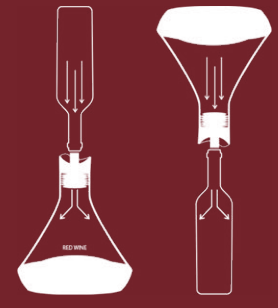

Hand free Main libre	Lead free crystal Cristal sans plomb	Watch & Listen Regarder et écouter	Easy Pouring Facile à verser

Aerate Aérer	Serve Servir	Aerate Apprécier	Store Conserver