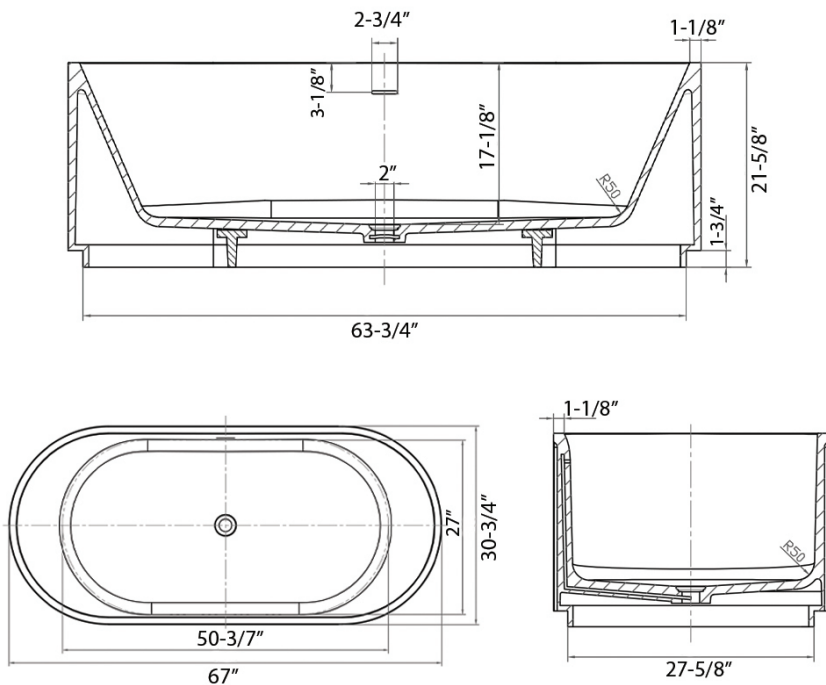

cUPC certified by IAPMO to meet US and Canada plumbing standards.
Codes compliance: ASME A112.19.3/CSA B45.4

DIMENSIONS

Register your product at www.ruvati.com/register.

RUVATI USA
www.ruvati.com

Phone: 1.855.478.8284
Email: support@ruvati.com