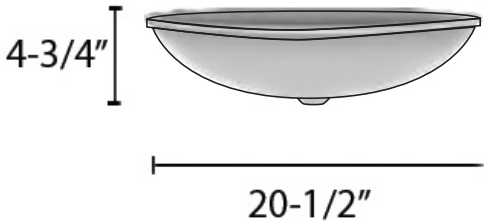

SOLD SEPARATELY

DIMENSIONS

Register your product at www.ruvati.com/register.

RUVATI USA
www.ruvati.com

Phone: 1.855.478.8284
Email: support@ruvati.com