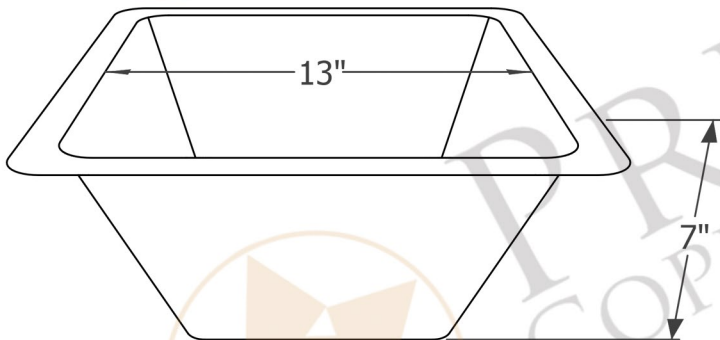

PREMIER
COPPER PRODUCTS

MODEL NUMBER: BS15BLK2

- * Description: 15" Square Hammered Copper Bar/Prep Sink with 2" Drain Opening
- * Outer Dimension: 15" x 15" x 7"
- * Inner Dimension: 13" x 13" x 7"
- * Rim: 1"
- * Drain Opening: 2"
- * Finish: Glazed Black