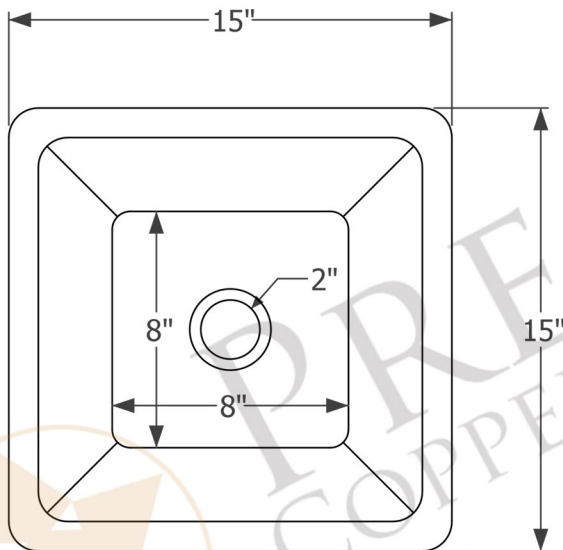

PREMIER
COPPER PRODUCTS

MODEL NUMBER: BS15BLK2

- * Description: 15" Square Hammered Copper Bar/Prep Sink with 2" Drain Opening
- * Outer Dimension: 15" x 15" x 7"
- * Inner Dimension: 13" x 13" x 7"
- * Rim: 1"
- * Drain Opening: 2"
- * Finish: Glazed Black

THIS PRODUCT IS HAND CRAFTED, SMALL VARIANCES IN COLOR AND SIZE MAY OCCUR.
DO NOT MAKE ANY INSTALLATION CUTS UNTIL YOU RECEIVE YOUR ITEM(S).