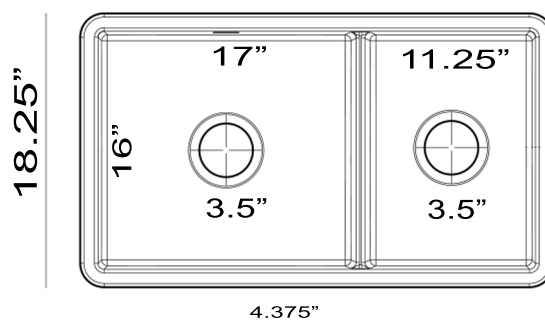

Cape Collection

Premium Genuine Fireclay 31-Inch Reversible
Double Bowl 60/40 Dualmount Kitchen Sink

model:

Wellfleet-31OSW

Nantucket

S I N K S

www.NantucketSinksUSA.com
info@nantucketsinksusa.com

TOP VIEW 31.25"

FRONT VIEW

OVERALL DIMENSIONS	INTERIOR BOWL	BOWL DEPTH	DIVIDER HEIGHT	DRAIN OPENING
31.25" x 18.25" x 8.75"	17" X 16" Large 11.25" x 16" Small	7.5"	3.75"	3.5"

FEATURES:

- Drains and grids included with sink
- Dualmount design can be topmounted or undermounted
- Premium Fireclay Sink
- Exterior walls have slight 1/8" Taper
- Material is sound absorbing and stain-resistant
- Non-porous surface is hygienic and scratch resistant
- Nominal dimensions - may vary by .25"
- Due to sink thickness - may require an extended flange
- 60/40 Ratio with low divide