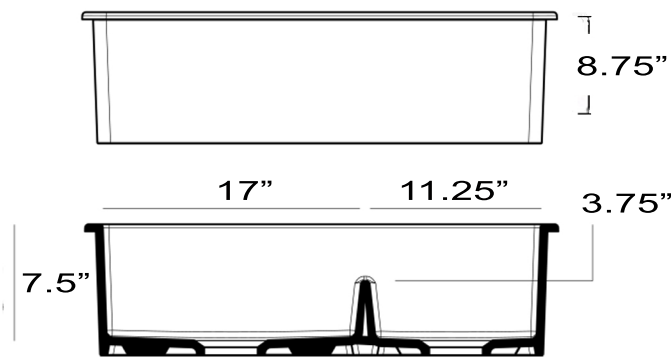

Cape Collection

Premium Genuine Fireclay 31-Inch Reversible
Double Bowl 60/40 Dualmount Kitchen Sink

model:

Wellfleet-31OSW

Nantucket

S I N K S

www.NantucketSinksUSA.com
info@nantucketsinksusa.com

TOP VIEW 31.25"

FRONT VIEW

OVERALL DIMENSIONS	INTERIOR BOWL	BOWL DEPTH	DIVIDER HEIGHT	DRAIN OPENING
31.25" x 18.25" x 8.75"	17" X 16" Large 11.25" x 16" Small	7.5"	3.75"	3.5"

FEATURES:

- Drains and grids included with sink
- Dualmount design can be topmounted or undermounted
- Premium Fireclay Sink
- Exterior walls have slight 1/8" Taper
- Material is sound absorbing and stain-resistant
- Non-porous surface is hygienic and scratch resistant
- Nominal dimensions - may vary by .25"
- Due to sink thickness - may require an extended flange
- 60/40 Ratio with low divide