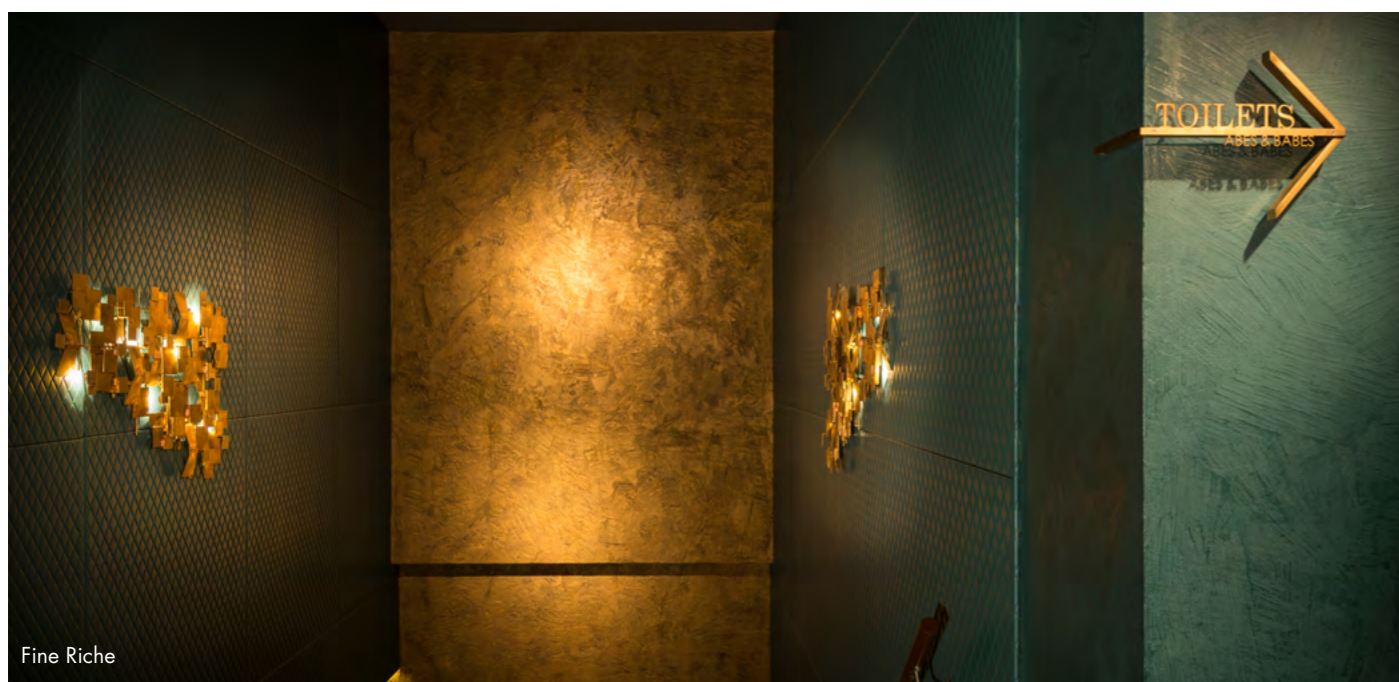

FINE RICHE

Fine riche

Fine Riche is a handmade wall design with an expressive metallic look. The metallic and patina finish gives Fine Riche a weathered, but luxurious look. Suitable for use as a striking accent wall.

Appearance: Metallic
Material: Decoplaster
Thickness: 4-5 mm
Usage: Only indoor
Wet area: Only indirectly

Fine Riche