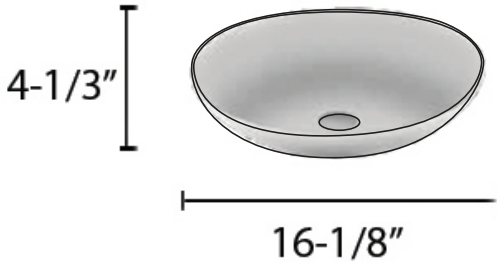

COLOR

Celestial Blue

NOMINAL DIMENSIONS

Exterior: 16-1/8" (wide) x 16-1/8" (front-to-back)

Bowl Depth: 4-1/3"

Minimum Cabinet Size: N/A

Drain Hole Size: 1-3/4"

Installation Type:

Vessel

Drain Location:

Center

RUVATI USA
www.ruvati.com

Phone: 1.855.478.8284
Email: support@ruvati.com

SOLD SEPARATELY

Popup Drain
[RVA5102WH/CH]

DIMENSIONS