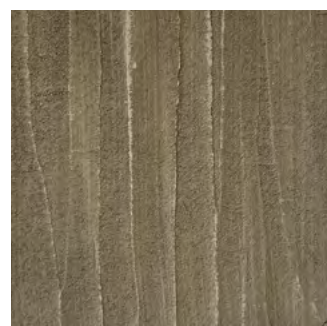

BAMBOO

U
R
E
T
O
T

CONCRETE BAMBOO

Concrete bamboo

A large Asian metropolis, slowly taken over by bamboo. Concrete Bamboo is a wall finish inspired by bamboo. Concrete bamboo has both a metropolitan and natural character.

Appearance: Mat
 Material: Decoplaster
 Thickness: 1-2 cm
 Usage: In and outdoor
 Wet area: Only indirectly

Bamboo light

Bring oriental atmospheres into your home with Bamboo light. Bamboo light is a mineral wall finish which creates a subtle bamboo effect on the wall.

Appearance: Mat
 Material: Chalk
 Thickness: 2-3 mm
 Usage: Only inside
 Wet area: Only indirectly

Bamboo light

INSPIRATIONAL COLOURS

CHOPSTICK

HONG KONG

GREAT WALL

MEKONG RIVER

GEISHA GIRL