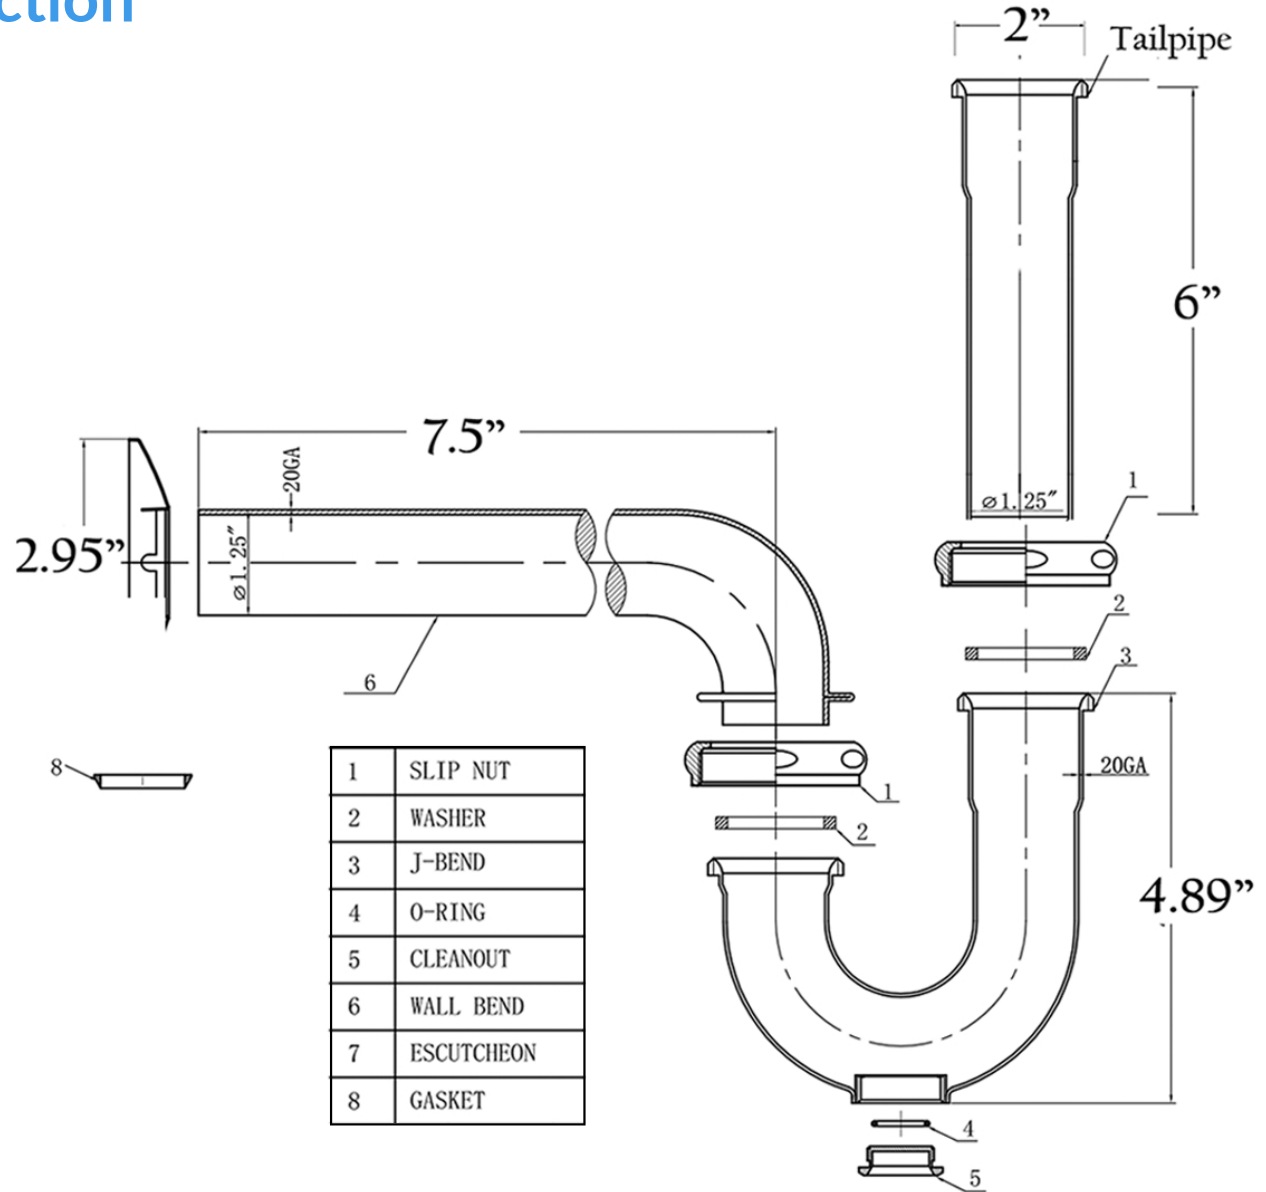

## Brushed Brass Finish P-Trap

### MODEL:

PT-SB

### FEATURES:

- Brushed Brass Finish
- For use with 3" Commercial Drain Openings (3CHGRSB)
- cUPC Certified
- Compatible with Anchor Collection Utility Sinks
- Brass Construction
- Fits standard 1.75" vanity drains without tailpipe