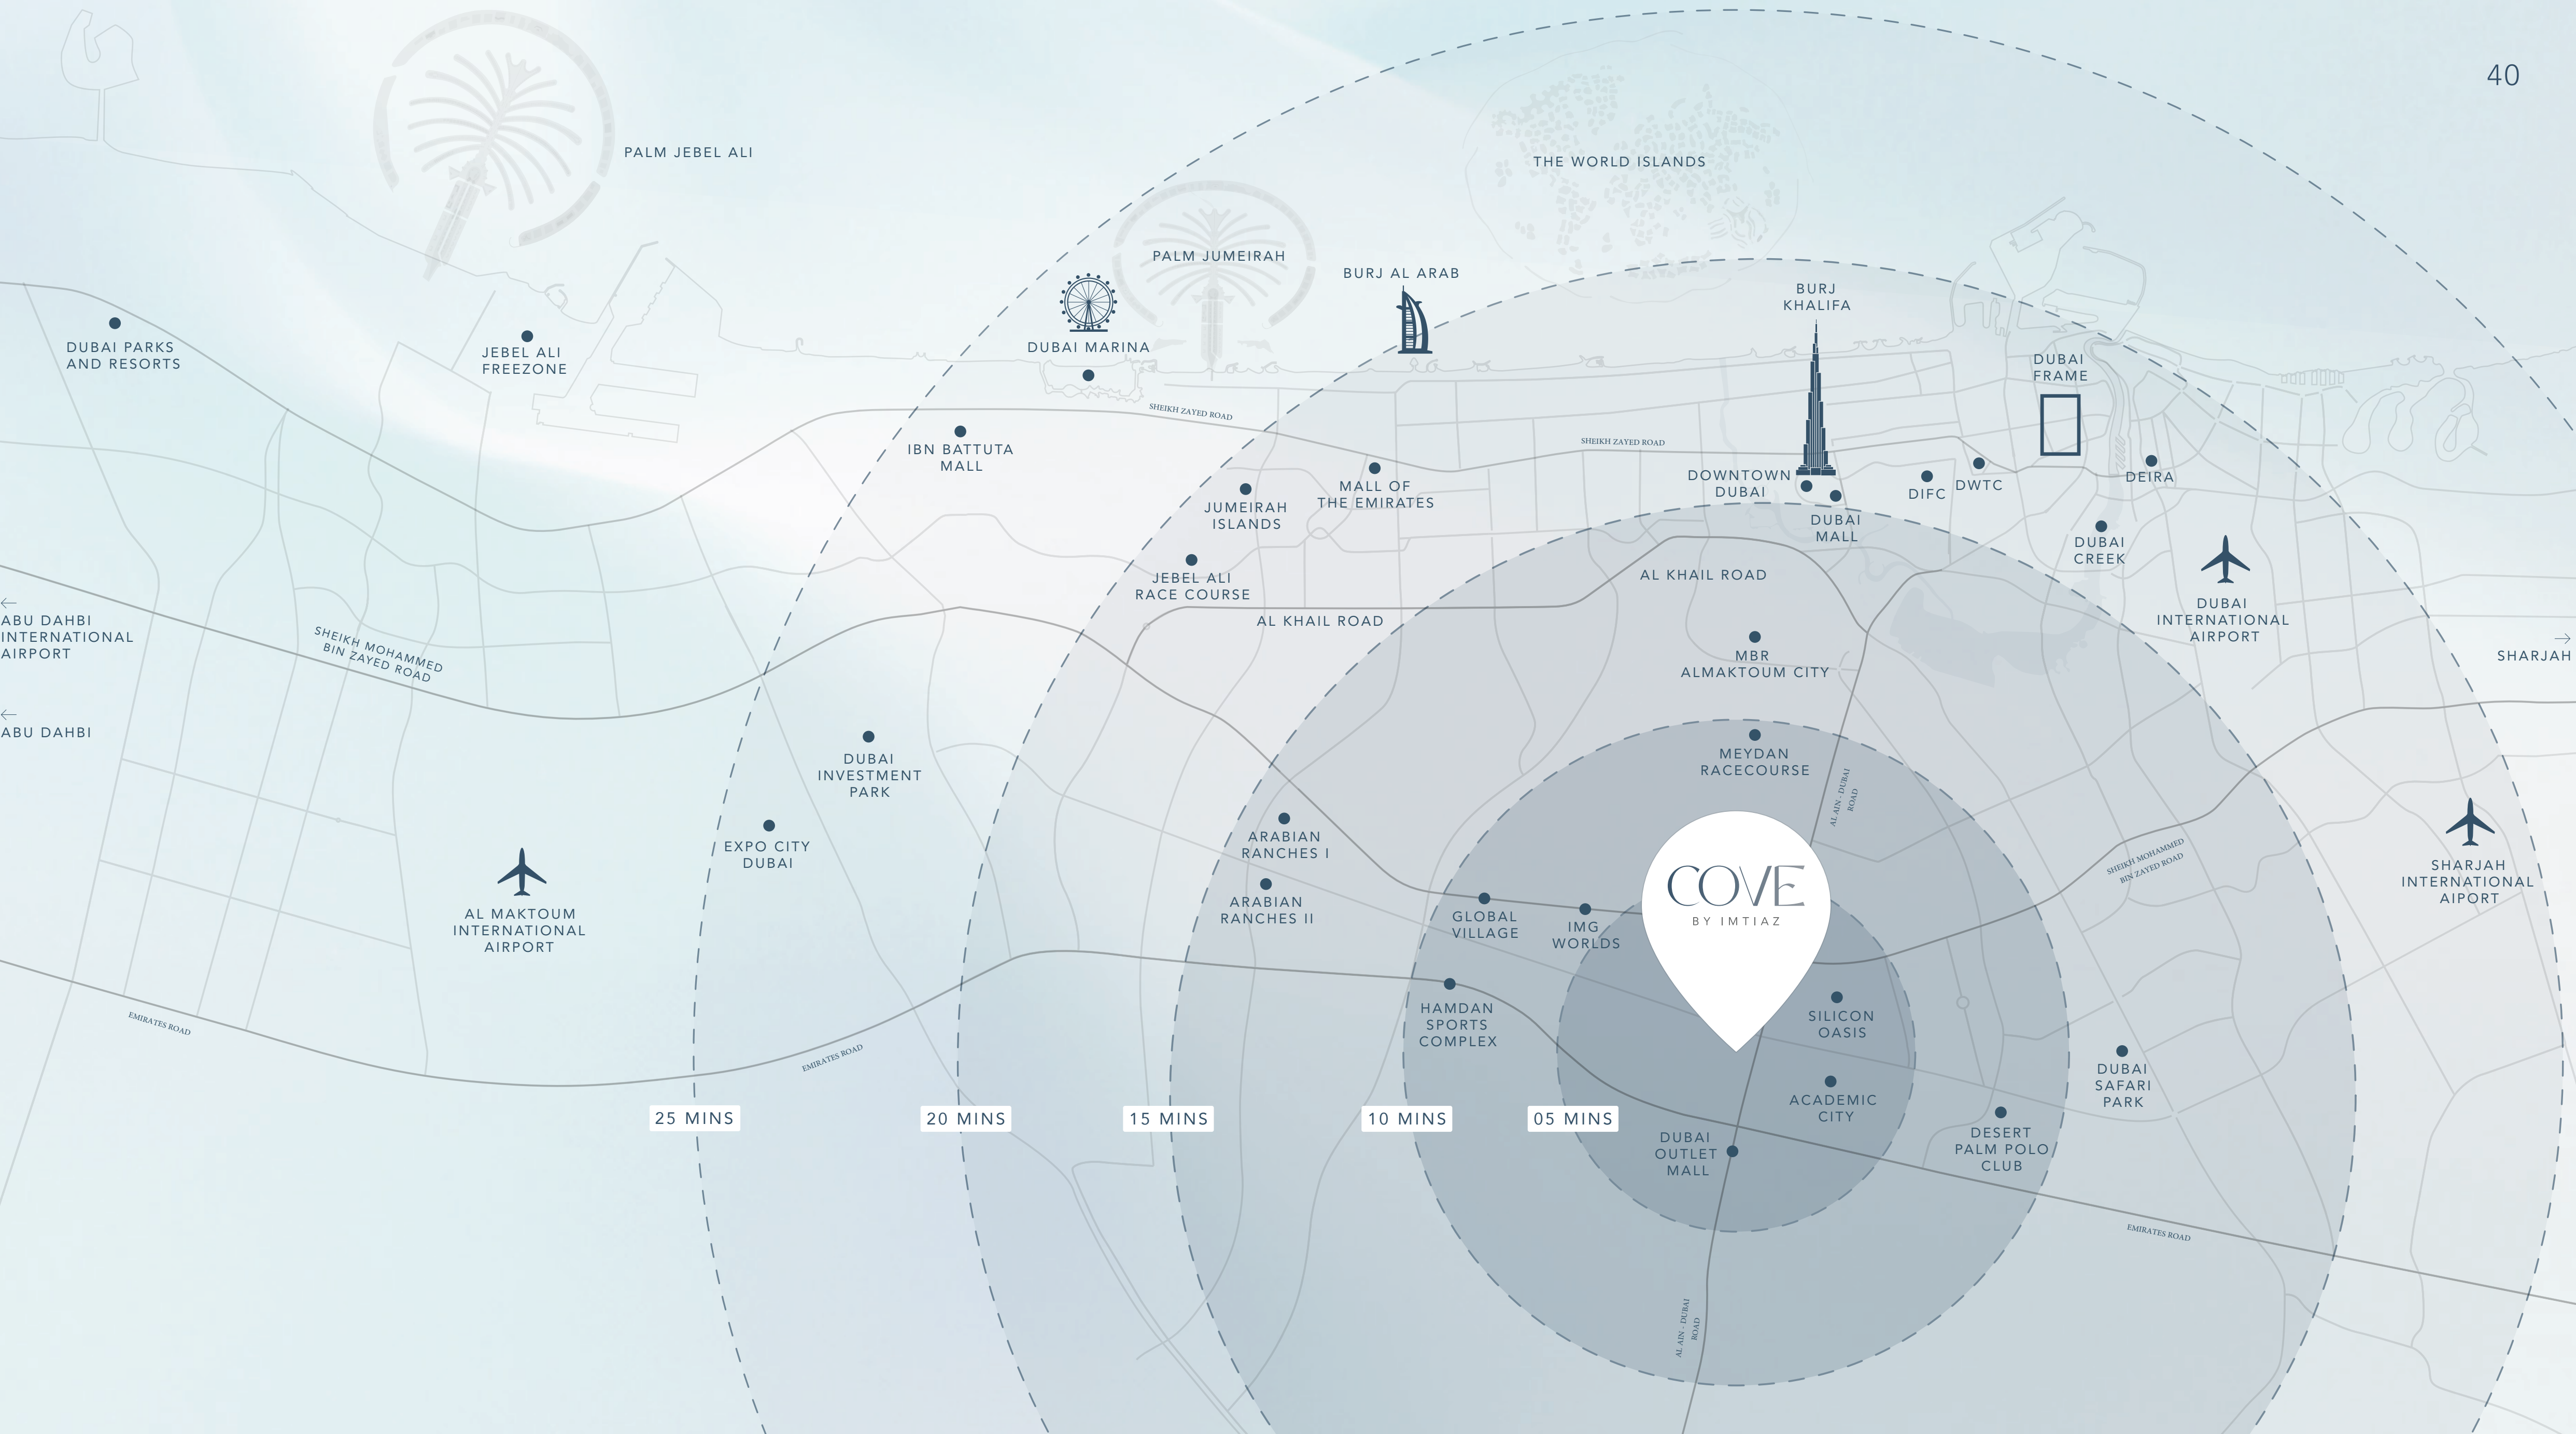

Quality materials, soothing tones, and refined finishes converge to create an ambiance embodying timeless style, functionality, and a touch of luxurious comfort.

DUBAI OUTLET MALL	05mins
ACADEMIC CITY	05mins
SILICON OASIS	05mins
GLOBAL VILLAGE	10mins
IMG WORLDS	10mins
HAMDAN SPORTS COMPLEX	10mins
DESERT PALM POLO CLUB	10mins
DUBAI SAFARI PARK	10mins
MEYDAN RACECOURSE	15mins
ARABIAN RANCHE S 1 & 2	15mins
DUBAI INTERNATIONAL AIRPORT	20mins
MBR AL MAKTOUM CITY	20mins
DOWNTOWN DUBAI	20mins
DUBAI MALL	20mins
BURJ KHALIFA	20mins
DUBAI FRAME	20mins
DUBAI CREEK	20mins
MALL OF THE EMIRATES	20mins
DUBAI MARINA	25mins
PALM JUMEIRAH	25mins
JEBEL ALI RACE COURSE	25mins
JUMEIRAH ISLANDS	25mins
IBN BATTUTA MALL	25mins
DUBAI PARKS AND RESORTS	25mins
EXPO CITY DUBAI	25mins

# KEY FEATUES

FULLY  
FURNISHED

DUBAI LAND

DIRECT ACCESS  
TO PARK

PURIFIED DRINKING  
SPARKLING WATER

15 MIN. FROM  
SHEIKH ZAYED RD

ELECTRIC VEHICLE  
RECHARGE STATION

EXTRA VISITORS  
PARKING