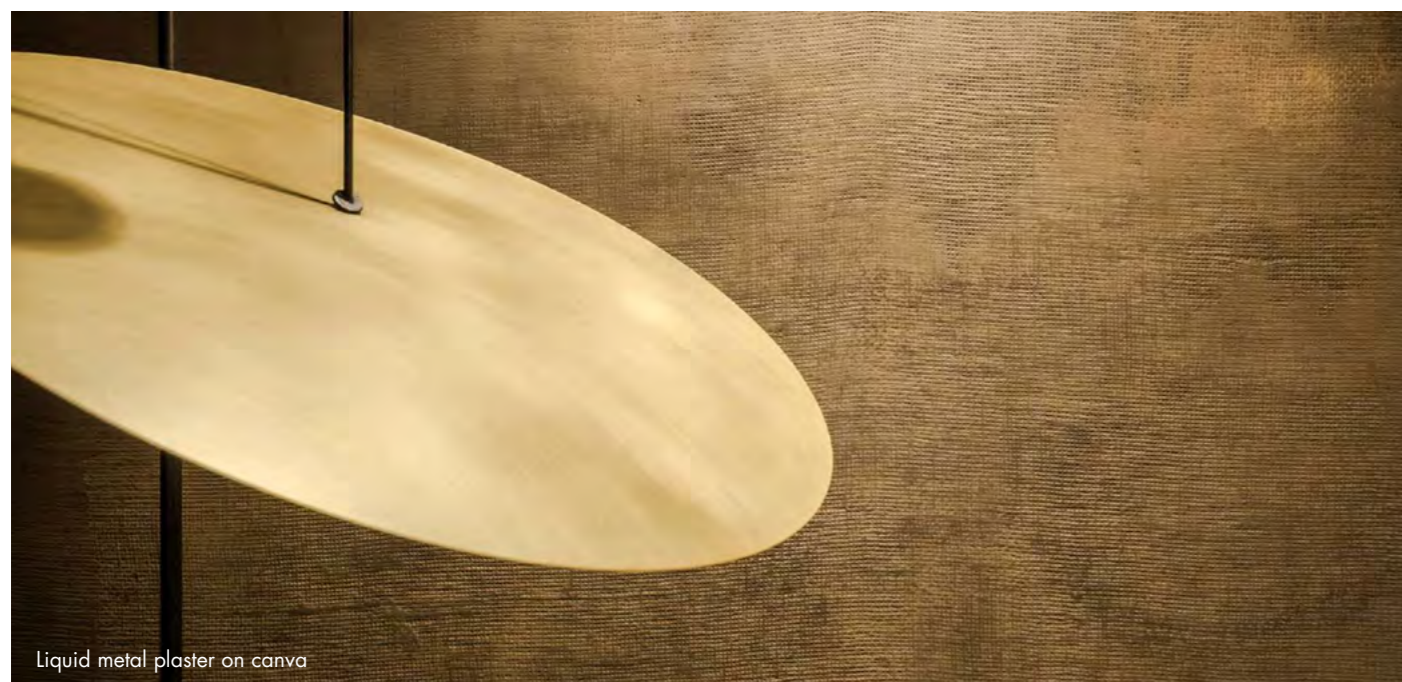

Real metal particles in a metal plaster, with dofine metal plaster you can transform any desired object into a metal object. Whether it concerns walls, objects, furniture or works of art.

- Appearance: Shiny
- Material: Real metal parts
- Thickness: 1 mm
- Usage: Only inside
- Wet area: Only indirectly

Liquid metal plaster patina

Real metal particles on a exclusive texture, with dofine textured metal plaster you can transform almost all desired objects into a metal object. Whether it concerns walls, objects, furniture or works of art.

- Appearance: Shiny
- Material: Real metal parts
- Thickness: 1-3 mm
- Usage: Only inside
- Wet area: Only indirectly

Liquid metal plaster on canva

ACERO CM

COPPER

BRONCE CM

SOFT BRONZE

LATON CM

DARK BRONZE