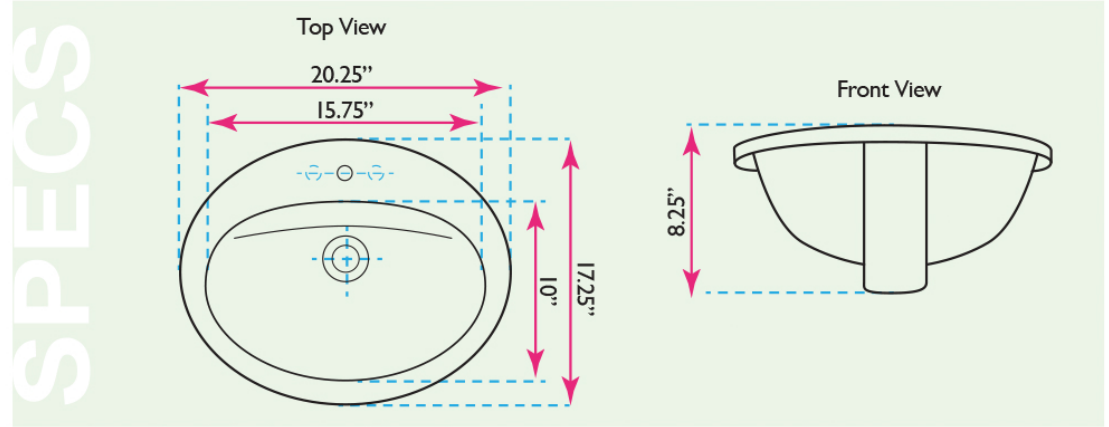

# Great Point Collection

Premium Ceramic Vitreous China Sink  
With Overflow

model:

**DI2017-1**

# Nantucket

S I N K S

www.NantucketSinksUSA.com  
info@nantucketsinksusa.com

Bottom

OVERALL DIMENSIONS	INTERIOR DIMENSIONS	EXTERIOR HEIGHT	INTERIOR DEPTH	DRAIN DIMENSION
20.25" x 17.25"	15.75" x 10"	8.25"	6.75"	1.75" Standard

## FEATURES:

- Vitreous China, self rimming top mount sink
- 6.75" Interior Bowl Depth
- Glazed Enamel Finish
- Limited Manufacturer's Warranty
- 1.75" Drain Opening
- Nominal Dimensions, actual may vary by up to .25"
- 1 Faucet Hole