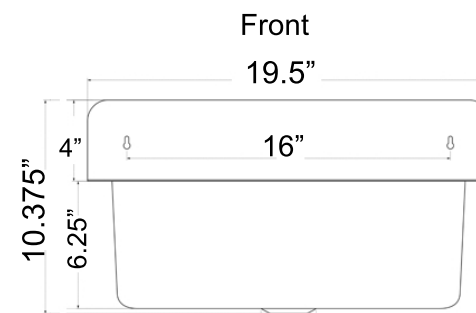

## NS-ACBS-YLWW

www.NantucketSinksUSA.com

info@nantucketsinksusa.com

OVERALL DIMENSIONS	INTERIOR BOWL	BOWL DEPTH	DRAIN OPENING	MOUNTING HARDWARE
19.5" x 13" x 10.375"	17" x 11.5"	6.25"	1.75"	2 INCLUDED SCREWS