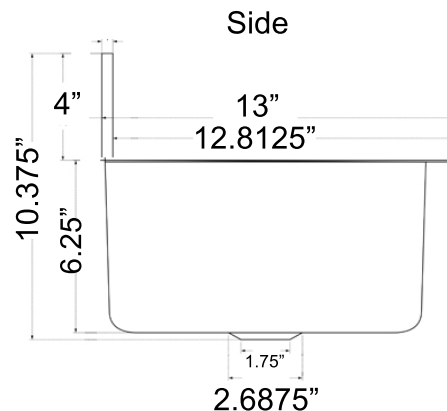

## NS-ACBS-YLWW

www.NantucketSinksUSA.com

info@nantucketsinksusa.com

OVERALL DIMENSIONS	INTERIOR BOWL	BOWL DEPTH	DRAIN OPENING	MOUNTING HARDWARE
19.5" x 13" x 10.375"	17" x 11.5"	6.25"	1.75"	2 INCLUDED SCREWS