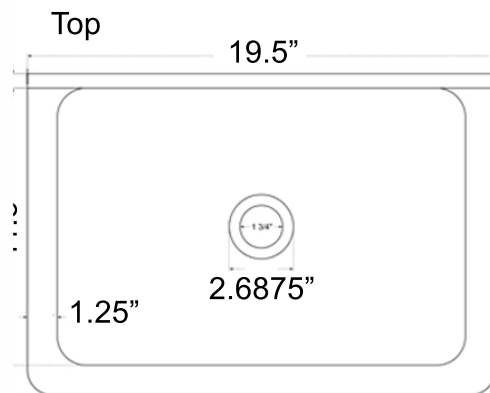

## NS-ACBS-YLWW

www.NantucketSinksUSA.com

info@nantucketsinksusa.com

OVERALL DIMENSIONS	INTERIOR BOWL	BOWL DEPTH	DRAIN OPENING	MOUNTING HARDWARE
19.5" x 13" x 10.375"	17" x 11.5"	6.25"	1.75"	2 INCLUDED SCREWS