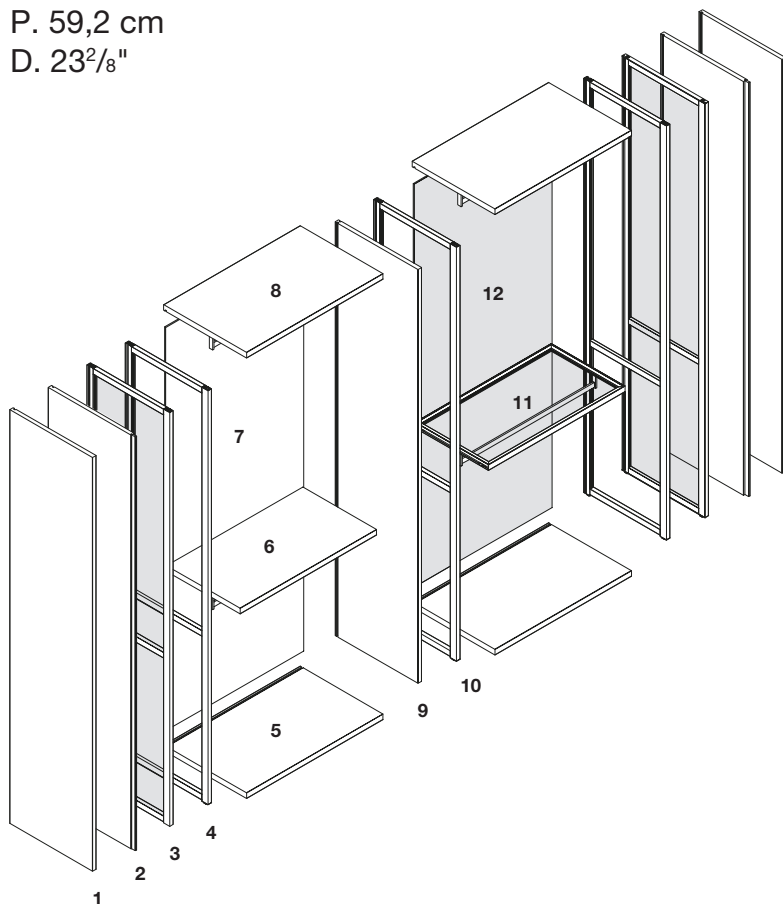

Structure

Struttura

The structures of the wardrobes and walk-in closets consist of sturdy sides, durable back panels, solid tops and bottoms, and functional shelves. These components are designed to offer maximum versatility, allowing you to combine different configurations and create tailor-made solutions for any architectural context. The wardrobes have a variety of types of doors, each suitable for one of the three available opening systems. This flexibility allows you to customize every detail to fully meet the needs and style of the user.

Structure components

Componenti struttura

P. 59,2 cm

D. 23²/₈"

1 Wood side panel
Fianco legno

2 Wood side panel with profile
Fianco legno con massello

3 Telaio side panel with glass
Fianco Telaio con vetro

4 Telaio Side panel
Fianco Telaio