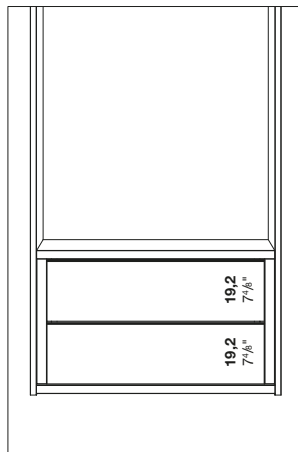

Drawer chest on floor 2 drawers
Cassettiera a terra 2 cassetti