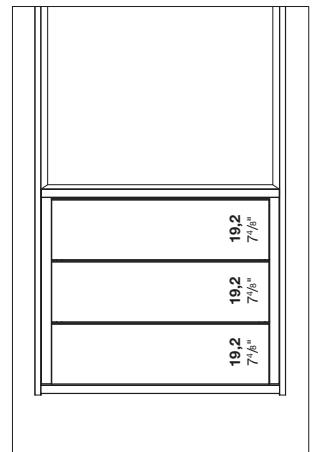

Drawer chest on floor 3 drawers
Cassettiera a terra 3 cassetti