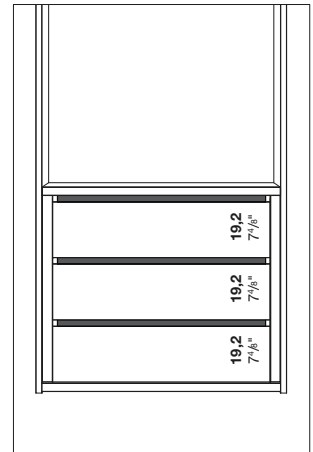

Drawer chest on floor 3 drawers
Cassettiera a terra 3 cassetti