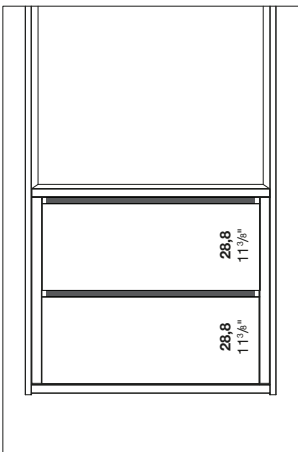

Drawer chest on floor 2 big drawers
Cassettiera a terra 2 cassetti alti