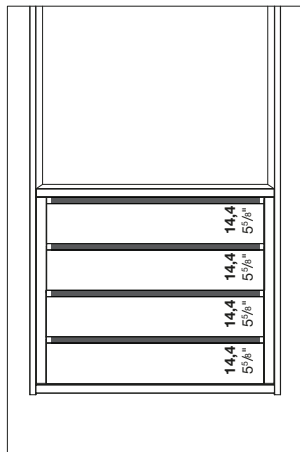

Drawer chest on floor 4 low drawers
Cassettiera a terra 4 cassetti bassi