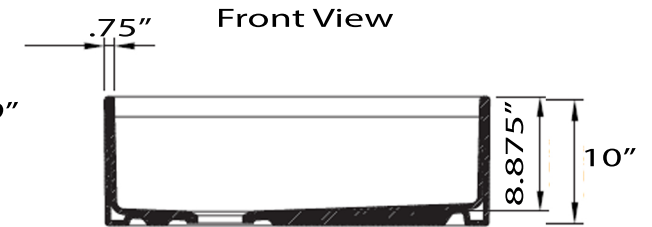

# Cape Collection

Premium Genuine Fireclay Reversible 30-Inch  
Workstation Farmhouse Apron Sink

Model: T-PS30MB

Overall Dimensions	Interior Bowl - Basin	Apron Height	Bowl Depth	Drain Dimensions
30" x 19" x 10"	28.5" x 16.125"	10"	8.875" at drain	3.5" Opening

## Features

- Grid, Drain & Cutting board included
- Built In ledge holds included cutting board
- Premium Fireclay Sink
- Reversible -Side-set drain - can be placed on either side
- Sloped basin for superior drainage
- Material is sound absorbing and stain-resistant
- Non-porous surface is hygienic and scratch resistant
- Nominal dimensions - may vary by .25"
- Due to sink thickness - may require an extended flange
- Requires Apron style base cabinet