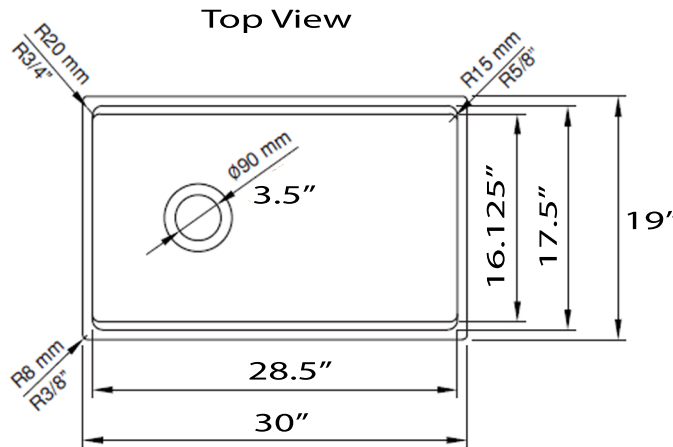

# Cape Collection

Premium Genuine Fireclay Reversible 30-Inch  
Workstation Farmhouse Apron Sink

Model: T-PS30MB

Overall Dimensions	Interior Bowl - Basin	Apron Height	Bowl Depth	Drain Dimensions
30" x 19" x 10"	28.5" x 16.125"	10"	8.875" at drain	3.5" Opening

## Features

- Grid, Drain & Cutting board included
- Built In ledge holds included cutting board
- Premium Fireclay Sink
- Reversible -Side-set drain - can be placed on either side
- Sloped basin for superior drainage
- Material is sound absorbing and stain-resistant
- Non-porous surface is hygienic and scratch resistant
- Nominal dimensions - may vary by .25"
- Due to sink thickness - may require an extended flange
- Requires Apron style base cabinet