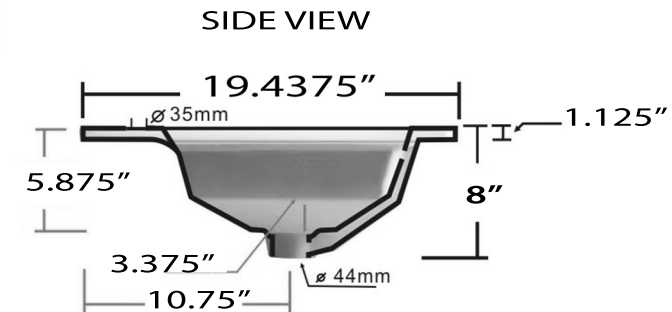

Great Point Collection

Premium Ceramic Vitreous China 3 Hole Drop In Sink

Nantucket

S I N K S

www.NantucketSinksUSA.com
info@nantucketsinksusa.com

MODEL:
DI-2320-R8

Overall Dimensions	Interior Basin	Overflow	Height, Depth	Drain Dimension
22.625" x 19.4375"	16.625" x 12.625"	Yes	8", 5.875"	1.75"

FEATURES

- Vitreous china, self rimming top mount sink
- 3 Holes for 8" Inch Spread/Faucet
- Glazed Enamel Finish
- Limited Manufacturers Warranty
- Drain Opening is 1.75" - Drain not included with sink
- Nominal Dimensions, actual may vary by up to .25"
- 3 Faucet holes (1.375" diameter)/Faucet Not Included
- cUPC certified
- ASME: A112.19.2