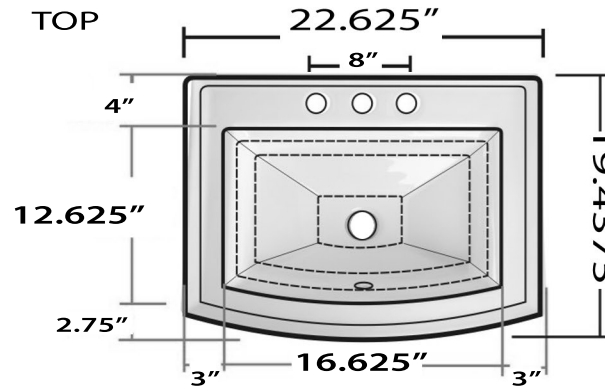

Great Point Collection

Premium Ceramic Vitreous China 3 Hole Drop In Sink

Nantucket

S I N K S

www.NantucketSinksUSA.com
info@nantucketsinksusa.com

MODEL:
DI-2320-R8

Overall Dimensions	Interior Basin	Overflow	Height, Depth	Drain Dimension
22.625" x 19.4375"	16.625" x 12.625"	Yes	8", 5.875"	1.75"

FEATURES

- Vitreous china, self rimming top mount sink
- 3 Holes for 8" Inch Spread/Faucet
- Glazed Enamel Finish
- Limited Manufacturers Warranty
- Drain Opening is 1.75" - Drain not included with sink
- Nominal Dimensions, actual may vary by up to .25"
- 3 Faucet holes (1.375" diameter)/Faucet Not Included
- cUPC certified
- ASME: A112.19.2