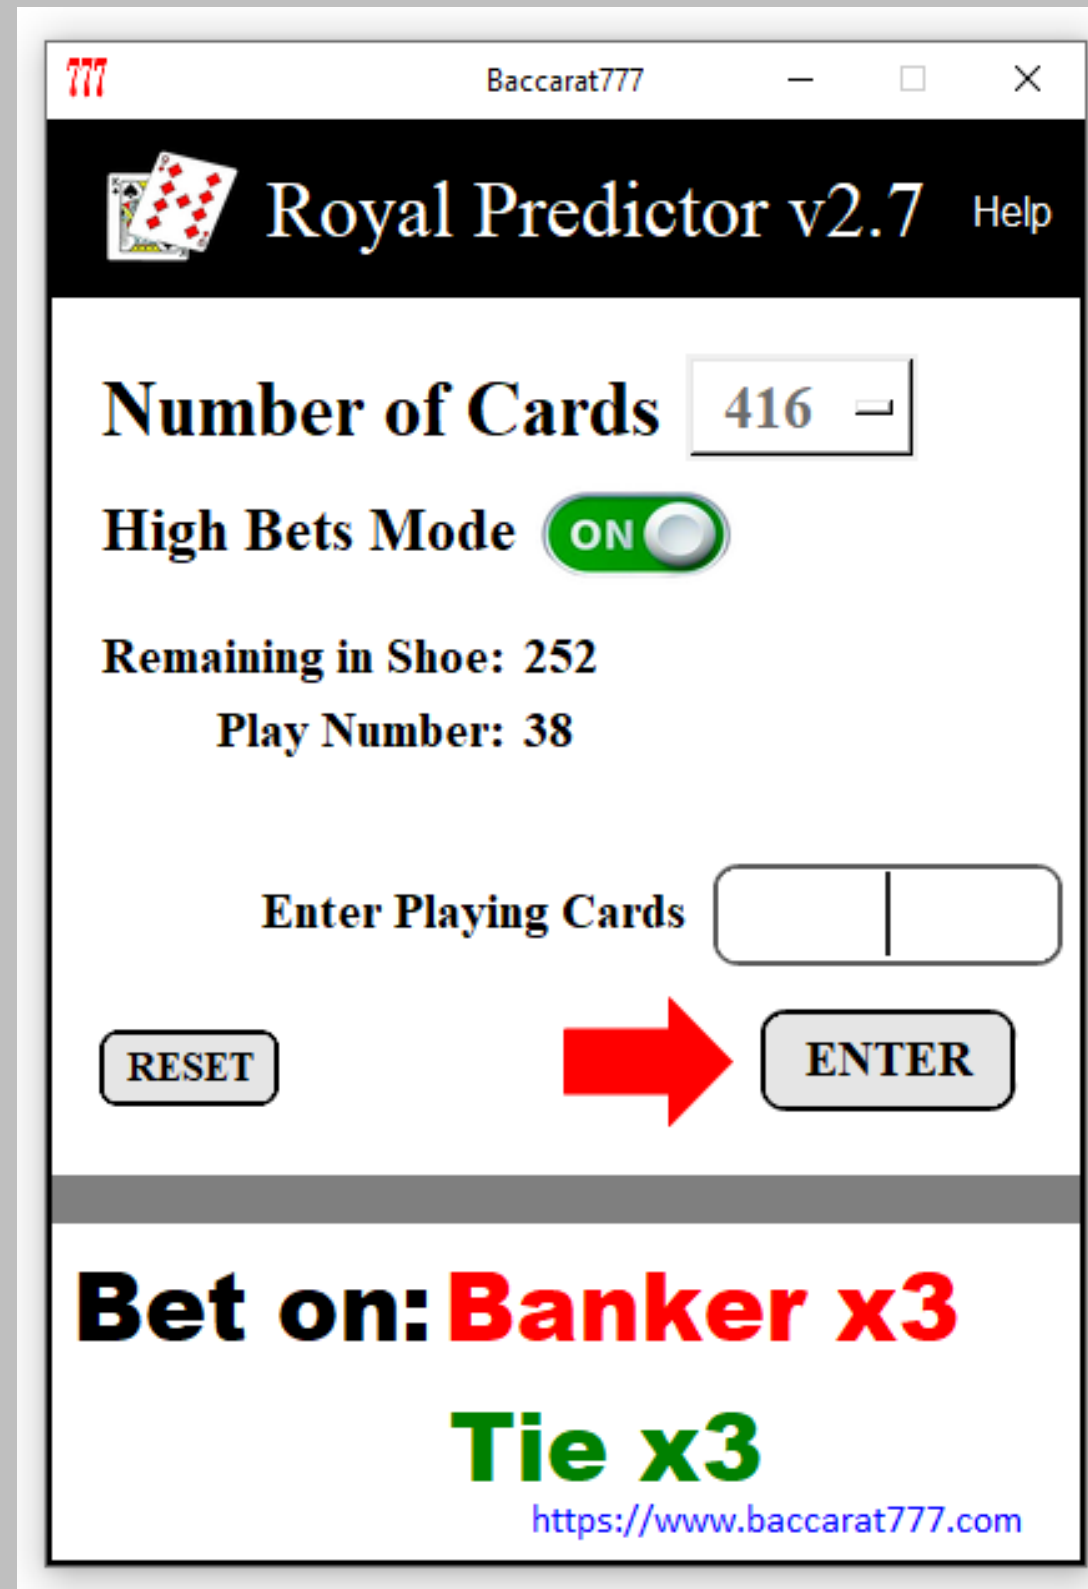

6. Enter Button: For each time you enter the cards for a move, you must then press the Enter button for "Royal Predictor v2.7" to perform the necessary calculations. You can also press Enter from your computer keyboard.