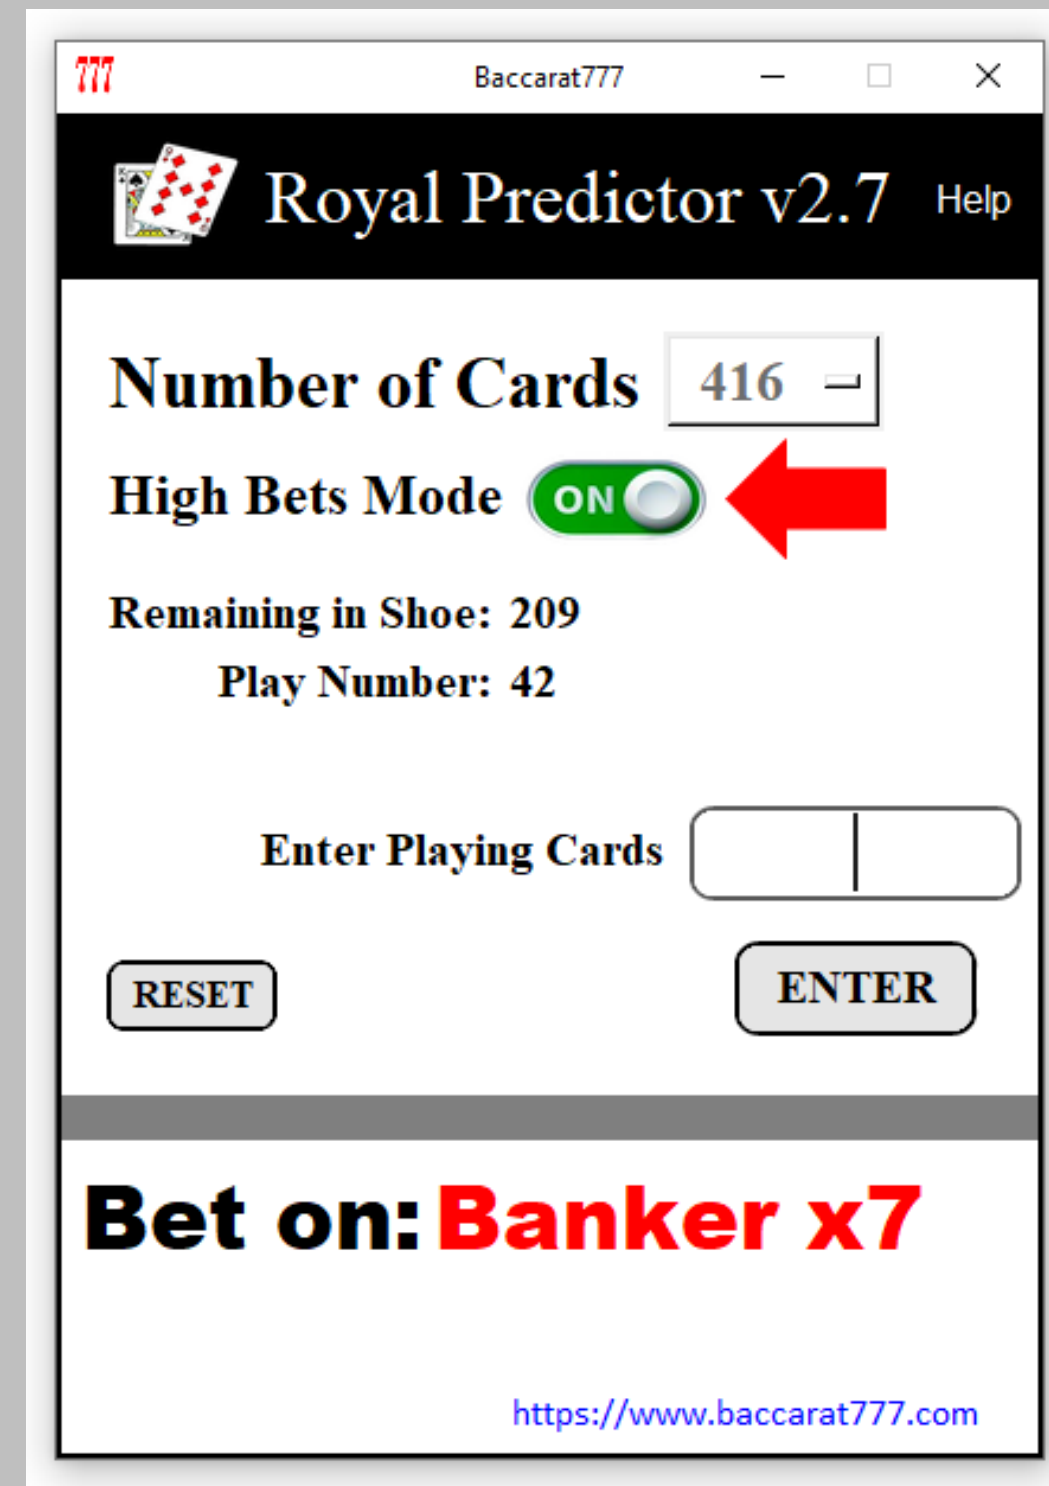

3. High Bets Mode: When the "High Bets Mode" button is in the "OFF" position, bets for "BANKER" and "PLAYER" can be "x1", "x2", or "x3" units. In the case of "TIE", bets can also be "x1", "x2", or "x3" units.

When the "High Bets Mode" button is in the "ON" position, bets for "BANKER" and "PLAYER" are increased to "x3", "x5", "x7", and "x9" units. In the case of "TIE", bets can be "x3", "x5", and "x7" units.