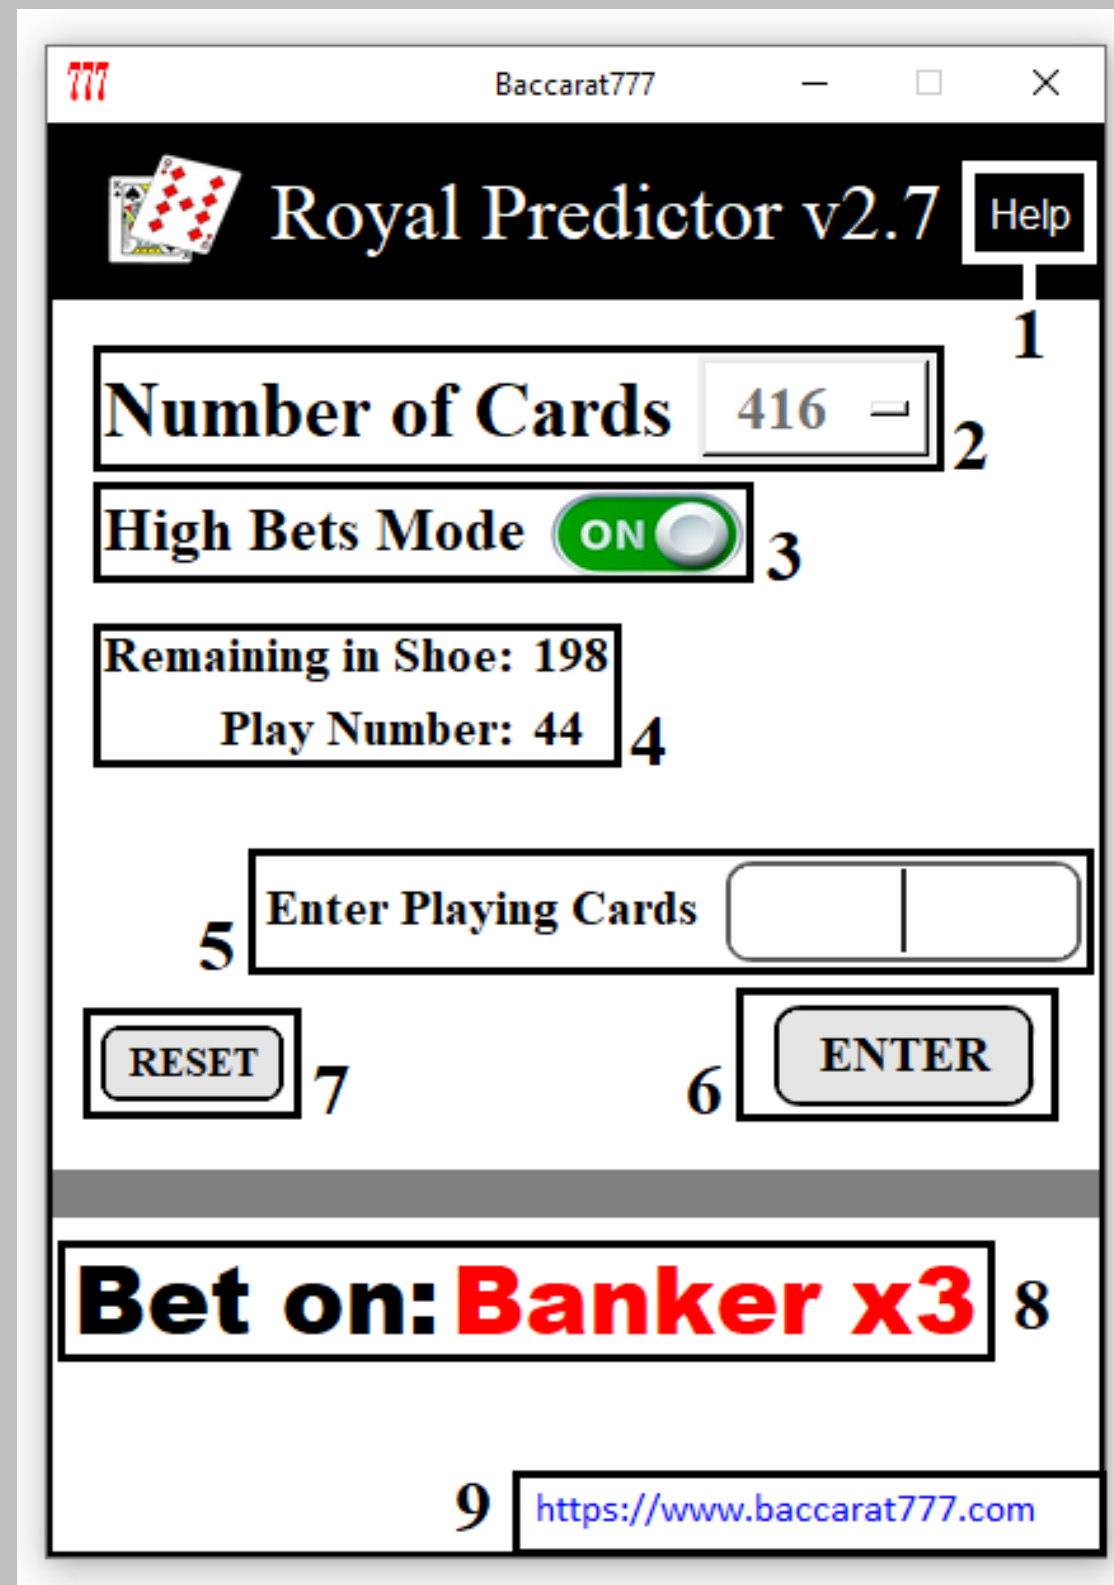

Enter Playing Cards

RESET

ENTER

Bet on:

<https://www.baccarat777.com>

Before using Royal Predictor v2.7 baccarat prediction software read carefully the manual detailed below, all the information necessary to perfectly handle this powerful software is detailed here.