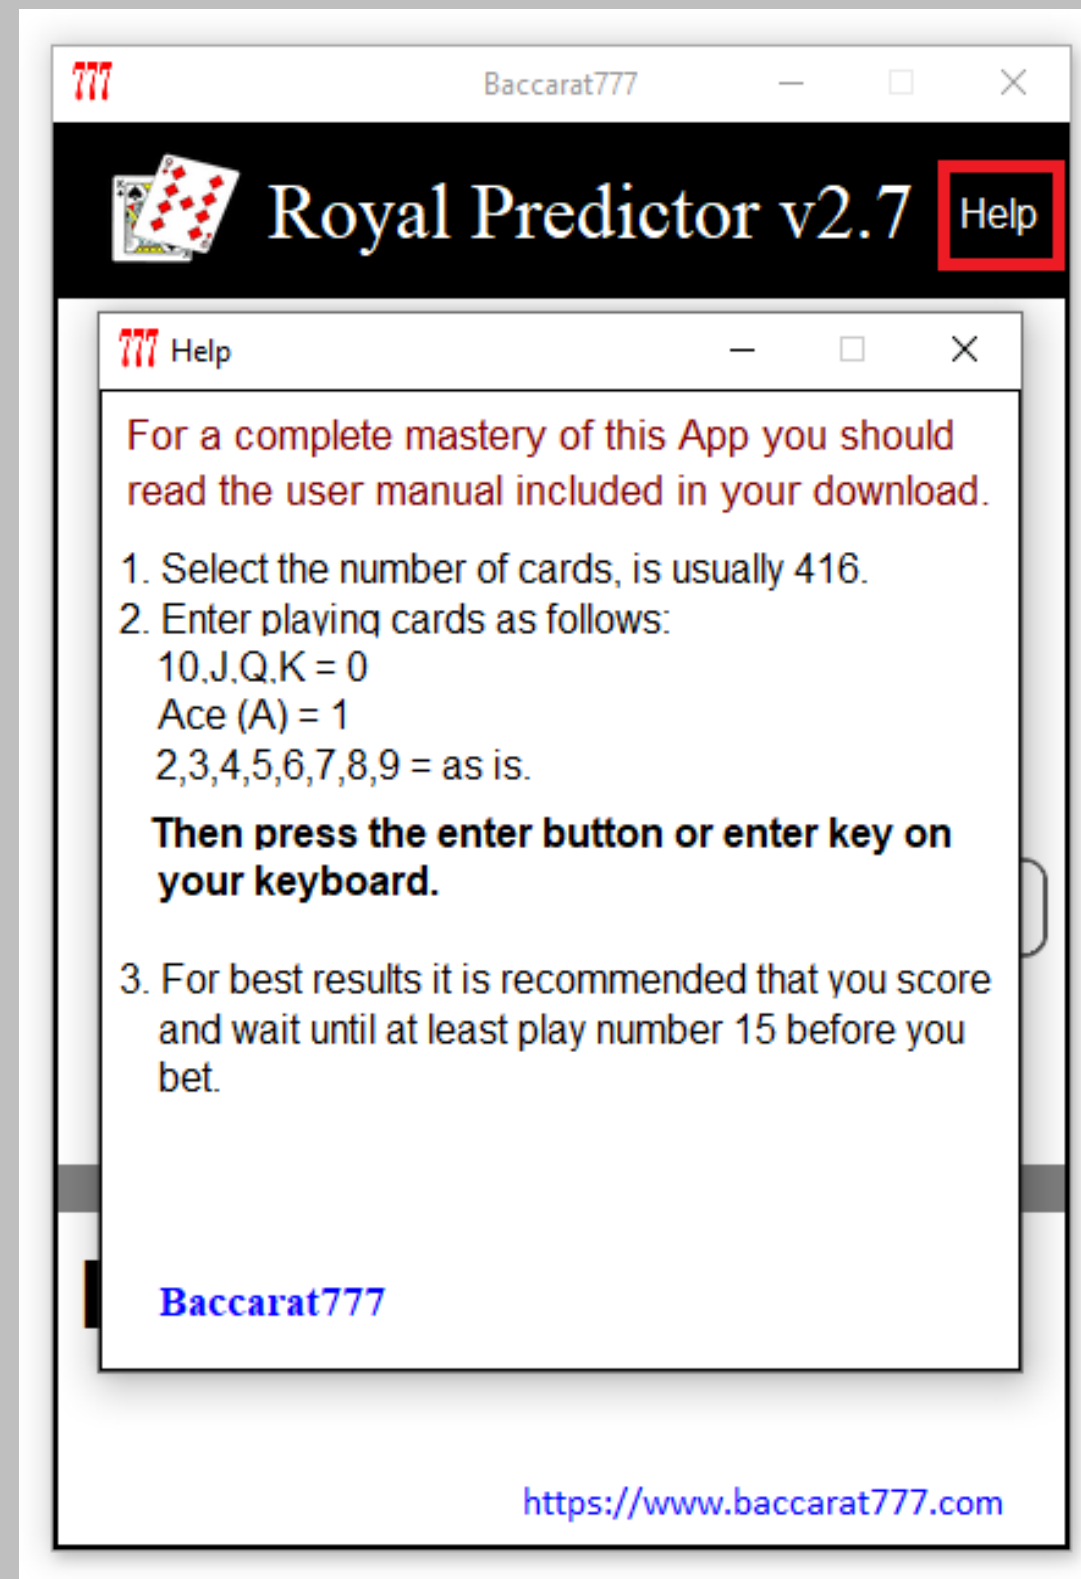

Enter Playing Cards

RESET

ENTER

Bet on:

<https://www.baccarat777.com>

Before using Royal Predictor v2.7 baccarat prediction software read carefully the manual detailed below, all the information necessary to perfectly handle this powerful software is detailed here.

1. Help: Pressing the "Help" button will display a quick help window to remind you of the most important points on how to use "Royal Predictor v2.7".

You can press "Help" any time you need to remember important details on how to use this tool.