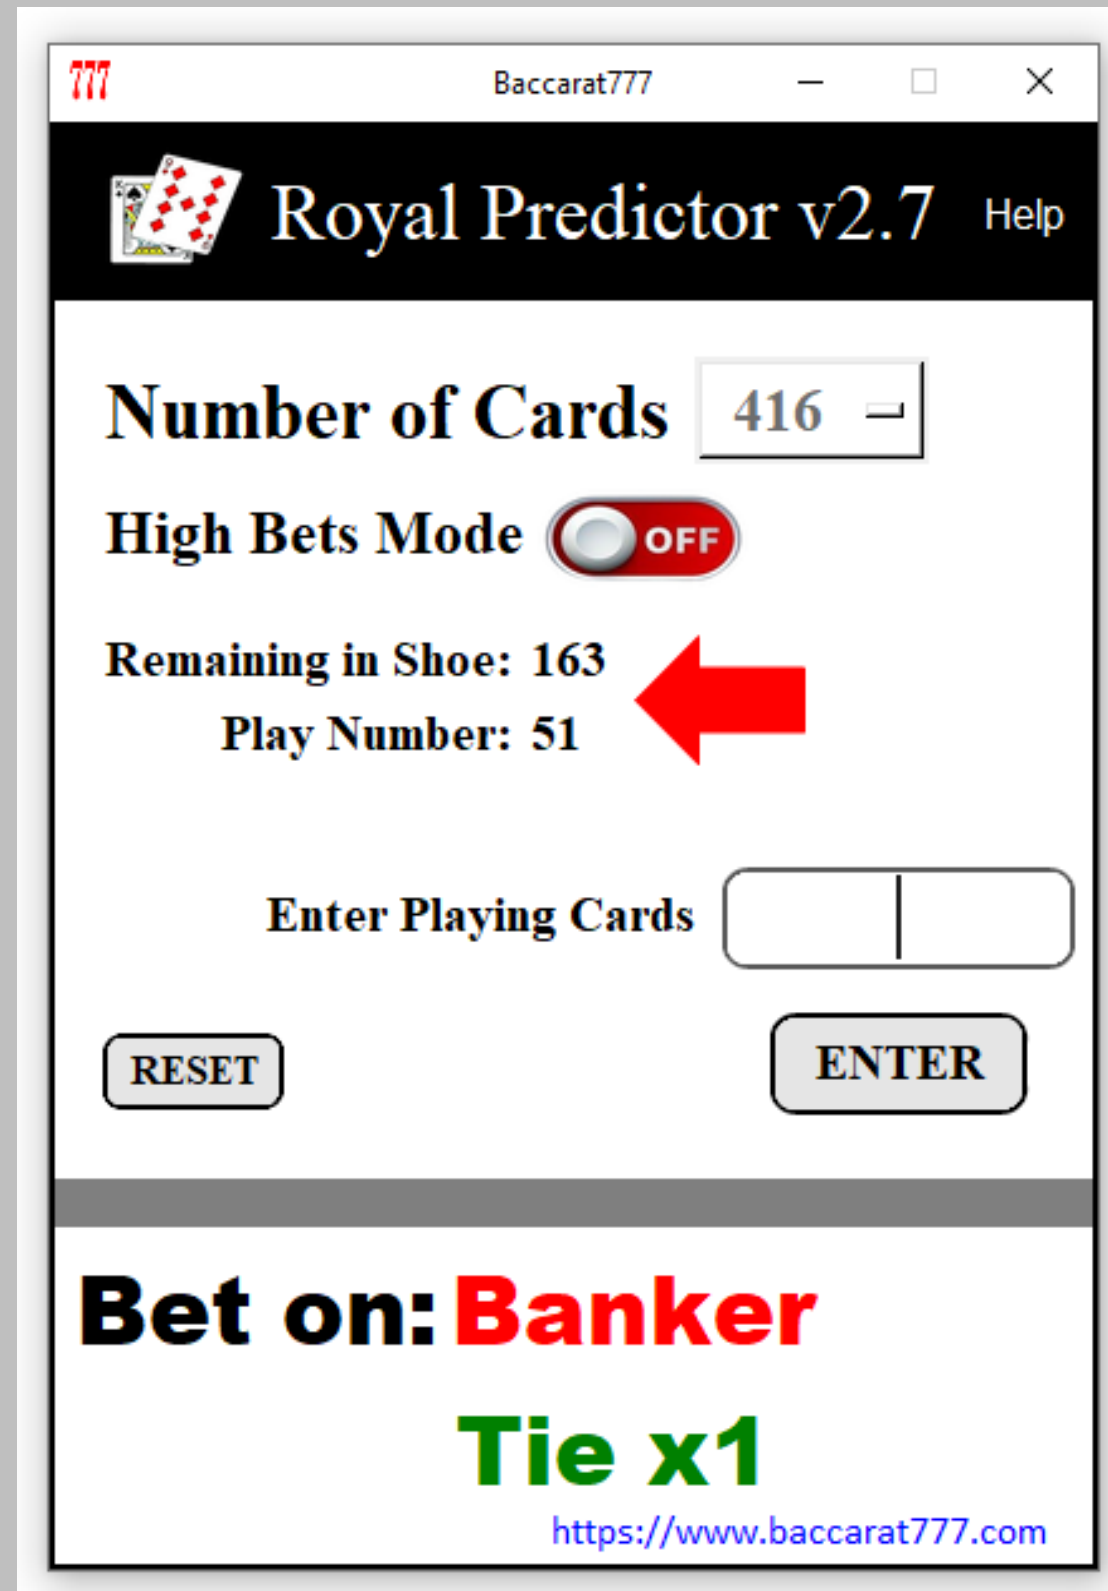

4. **Remaining in Shoe:** Whenever you enter play-by-play cards as they come out, "Remaining in Shoe" will show you how many playing cards are still in the playing shoe.
  Play Number: Shows you the number of plays that have occurred so far.