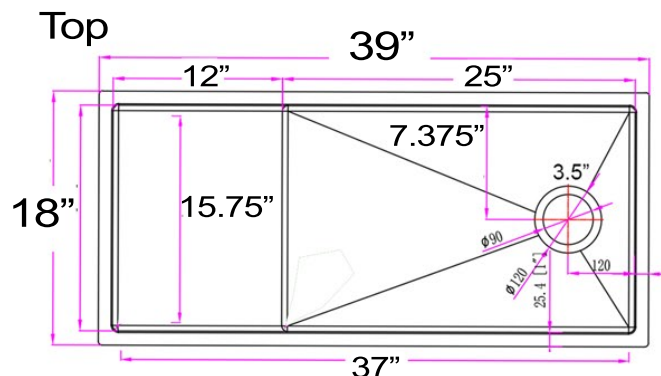

# Nantucket

S I N K S

www.NantucketSinksUSA.com  
info@nantucketsinksusa.com

OVERALL DIMENSIONS	INTERIOR BOWL	BOWL DEPTH	DRAIN OPENING	DISH BASKET
39" x 18" x 10.75"	37" x 15.75" 25" x 15.75" bottom basin	10"	3.5"	11" x 15.75" x 5.5"

## FEATURES:

- 16 Gauge Hammered Copper
- Drain is not included with sink
- Dish/Dry basket included
- Hand Hammered - each piece is unique
- Nominal dimensions may vary by .25"
- Copper is a living finish and will patina over time