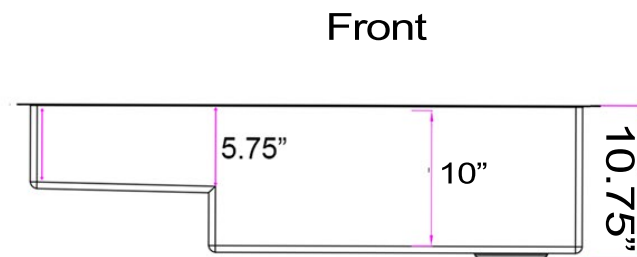

# Nantucket

S I N K S

www.NantucketSinksUSA.com  
info@nantucketsinksusa.com

OVERALL DIMENSIONS	INTERIOR BOWL	BOWL DEPTH	DRAIN OPENING	DISH BASKET
39" x 18" x 10.75"	37" x 15.75" 25" x 15.75" bottom basin	10"	3.5"	11" x 15.75" x 5.5"

## FEATURES:

- 16 Gauge Hammered Copper
- Drain is not included with sink
- Dish/Dry basket included
- Hand Hammered - each piece is unique
- Nominal dimensions may vary by .25"
- Copper is a living finish and will patina over time