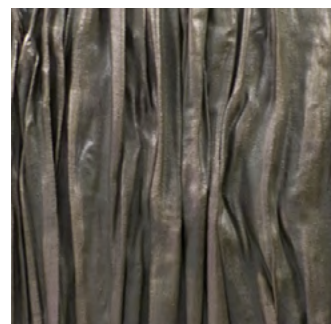

Wrinkle

Wrinkle is a unique handmade wall creation with a crinkle effect in it. Each piece of Wrinkle is a unique piece of wall creation. Wrinkle is for indoor use only. Because Wrinkle is a handmade product, we can apply it in many different shades.

Appearance: Metallic
 Material: Decoplaster
 Thickness: 4-5 cm
 Usage: Only indoor
 Wet area: Only indirectly

Wrinkle mineral

Wrinkle mineral is the same wrinkle finish as the normal wrinkle, however the wrinkle mineral is finished with a beautiful mineral mat paint, giving it a very matte appearance.

Appearance: Mat
 Material: Decoplaster
 Thickness: 4-5 cm
 Usage: Only indoor
 Wet area: Only indirectly

Wrinkle

MINERAL COLOURS

MARRONE

CALCARE

POLVERE

SABBIA

PIETRA

OLD GOLD

RUST

LIGHT CHARCOAL

OLIVE

BRASS

Wrinkle