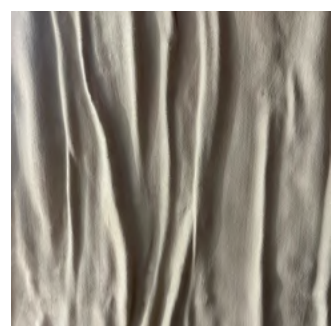

Wrinkle

Wrinkle is a unique handmade wall creation with a crinkle effect in it. Each piece of Wrinkle is a unique piece of wall creation. Wrinkle is for indoor use only. Because Wrinkle is a handmade product, we can apply it in many different shades.

Appearance: Metallic
 Material: Decoplaster
 Thickness: 4-5 cm
 Usage: Only indoor
 Wet area: Only indirectly

Wrinkle mineral

Wrinkle mineral is the same wrinkle finish as the normal wrinkle, however the wrinkle mineral is finished with a beautiful mineral mat paint, giving it a very matte appearance.

Appearance: Mat
 Material: Decoplaster
 Thickness: 4-5 cm
 Usage: Only indoor
 Wet area: Only indirectly

Wrinkle

MINERAL COLOURS

MARRONE

CALCARE

POLVERE

SABBIA

PIETRA