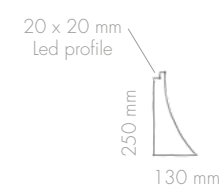

Name: Smooth endless 4
Material: Gypsum
Thickness: Different
Usage: Only indoor
Wet area: Only indirectly

Name: Smooth endless 5
Material: Gypsum
Thickness: Different
Usage: Only indoor
Wet area: Only indirectly