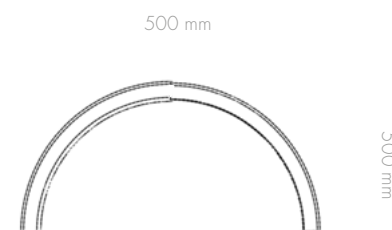

Bowow 2/4

The bowow boundless panels are available in four different designs, a full circle, 3/4 circle, 1/4 circle and as a semi-circle. There are many options for using these panels.

Appearance: Mat
Material: Gypsum + finishlayer
Thickness: 40 mm
Usage: Only indoor
Wet area: Only indirectly