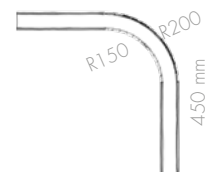

Smooth endless

WALL/DOOR PROFILES

Name: Smooth endless 6
 Material: Gypsum
 Thickness: 50 mm
 Usage: Only indoor
 Wet area: Only indirectly

Name: Smooth endless 7
 Material: Gypsum
 Thickness: 50 mm
 Usage: Only indoor
 Wet area: Only indirectly