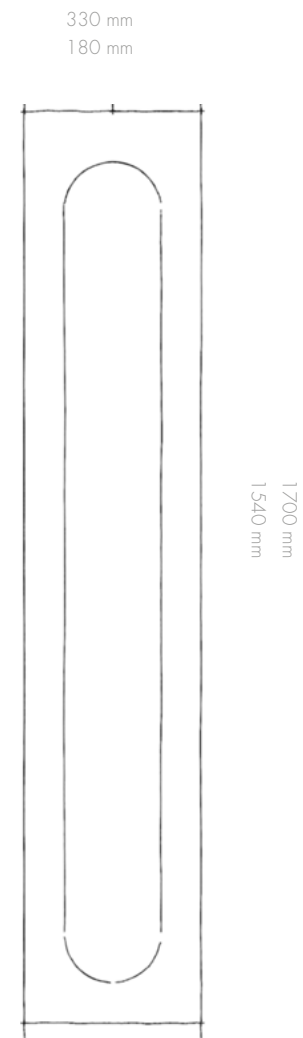

BOUNDLESS LIGHTS

Boundless light system (01)

The boundless light system panels are panels plastered inside a wall, creating an wall in which a lamp can perfectly be installed. This version has a beautiful alabaster lamp

Appearance:	Mat
Material:	Gypsum + finishlayer
Thickness:	t.b.s.
Usage:	Only indoor
Wet area:	Only indirectly

Boundless light system (02)

The boundless light system panels are panels plastered inside a wall, creating an wall in which a lamp can perfectly be installed. This version has a beautiful backlight brass lamp

Appearance:	Mat
Material:	Gypsum + finishlayer
Thickness:	t.b.s.
Usage:	Only indoor
Wet area:	Only indirectly

Boundless light system (03)

The boundless light system panels are panels plastered inside a wall, creating an wall in which a lamp can perfectly be installed. This version has a beautiful up - down brass lamp

Appearance:	Mat
Material:	Gypsum + finishlayer
Thickness:	t.b.s.
Usage:	Only indoor
Wet area:	Only indirectly

Boundless light system