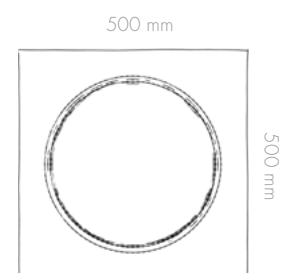

Inner circle