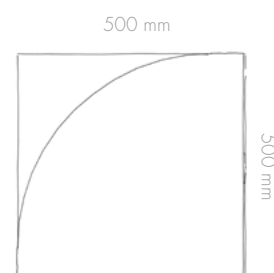

Mix of textures (04)

Coarse and smooth textures alternate in this boundless design. Applying the panels in a pattern on the wall creates an exciting yet calm effect.

Appearance: Mat
Material: Gypsum + finishlayer
Thickness: 40 mm
Usage: Only indoor
Wet area: Only indirectly