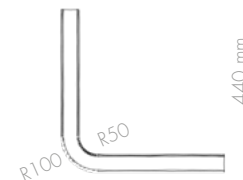

Wall / door profiles