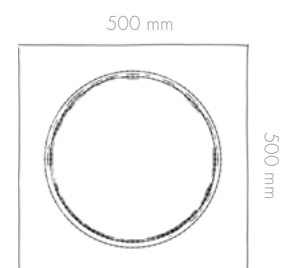

Outer circle

The inner and out circle boundless panels are panels with inner explanatory circles. Perfect to use as a separately panel or in combination with each other.

Appearance: Mat
Material: Gypsum + finishlayer
Thickness: 40 mm
Usage: Only indoor
Wet area: Only indirectly