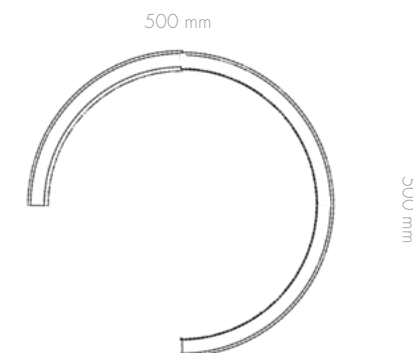

Bowow 3/4

The bowow boundless panels are available in four different designs, a full circle, 3/4 circle, 1/4 circle and as a semi-circle. There are many options for using these panels.

Appearance: Mat
Material: Gypsum + finishlayer
Thickness: 40 mm
Usage: Only indoor
Wet area: Only indirectly