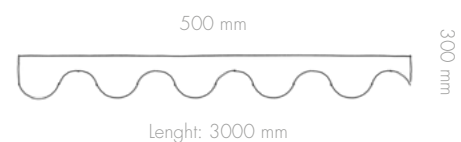

Boundless groove (01)

Inspired by ancient Greek architecture, these vertically placed panels with a sloping wavy effect are perfect for making a statement.

Appearance:	Mat
Material:	Gypsum + finishlayer
Thickness:	t.b.s.
Usage:	Only indoor
Wet area:	Only indirectly