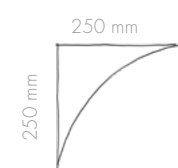

WALL/CEILING CONNECTION

Name: Smooth endless 1
Material: Gypsum
Thickness: different
Usage: Only indoor
Wet area: Only indirectly

Name: Smooth endless 2
Material: Gypsum
Thickness: Different
Usage: Only indoor
Wet area: Only indirectly

Name: Smooth endless 3
Material: Gypsum
Thickness: Different
Usage: Only indoor
Wet area: Only indirectly

Name: Smooth endless 4
Material: Gypsum
Thickness: Different
Usage: Only indoor
Wet area: Only indirectly

Name: Smooth endless 5
Material: Gypsum
Thickness: Different
Usage: Only indoor
Wet area: Only indirectly