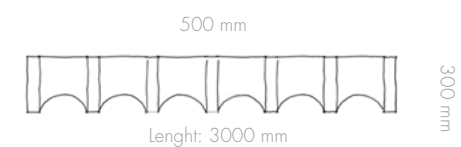

Boundless groove (02)

These vertically oriented boundless panels with internal semicircles are once again an eye-catching application in any interior.

Appearance:	Mat
Material:	Gypsum + finishlayer
Thickness:	t.b.s.
Usage:	Only indoor
Wet area:	Only indirectly

Boundless groove (01)