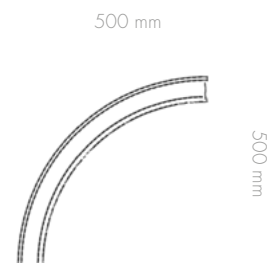

BOUNDLESS CURVES

Bowow 1/4

The bowow boundless panels are available in four different designs, a full circle, 3/4 circle, 1/4 circle and as a semi-circle. There are many options for using these panels.

Appearance: Mat
Material: Gypsum + finishlayer
Thickness: 40 mm
Usage: Only indoor
Wet area: Only indirectly

Bowow 2/4

The bowow boundless panels are available in four different designs, a full circle, 3/4 circle, 1/4 circle and as a semi-circle. There are many options for using these panels.

Appearance: Mat
Material: Gypsum + finishlayer
Thickness: 40 mm
Usage: Only indoor
Wet area: Only indirectly

Bowow 3/4

The bowow boundless panels are available in four different designs, a full circle, 3/4 circle, 1/4 circle and as a semi-circle. There are many options for using these panels.

Appearance: Mat
Material: Gypsum + finishlayer
Thickness: 40 mm
Usage: Only indoor
Wet area: Only indirectly

Bowow 1

The bowow boundless panels are available in four different designs, a full circle, 3/4 circle, 1/4 circle and as a semi-circle. There are many options for using these panels.

Appearance: Mat
Material: Gypsum + finishlayer
Thickness: 40 mm
Usage: Only indoor
Wet area: Only indirectly