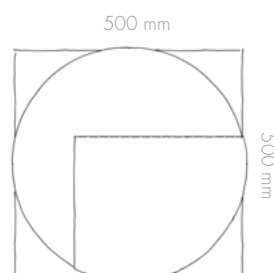

Mix of textures (03)