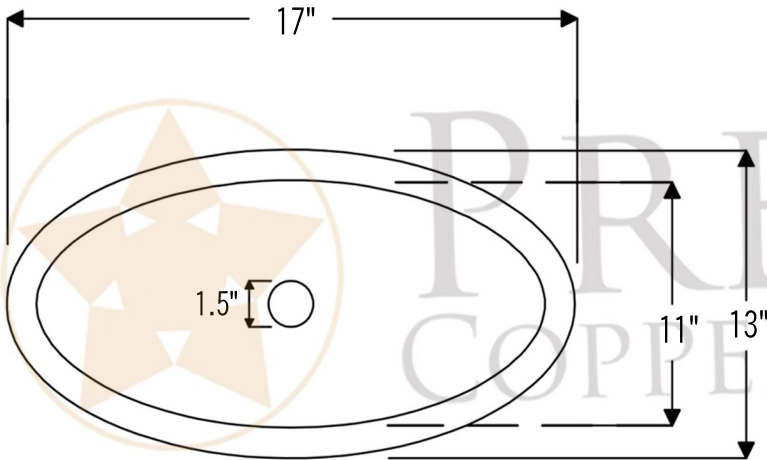

PREMIER
COPPER PRODUCTS

MODEL NUMBER: BSP5_L017REN-P

- Description: 17" Oval Self Rimming Hammered Copper Sink in Nickel
- Outer Dimension: 17" x 13" x 5"
- Inner Dimension: 15" x 11" x 5"
- Rim: 1" Rolled Rim
- Drain Opening: 1.5"
- Finish: Nickel

CODE/STANDARD COMPLIANCE

* IAPMO/cUPC LISTED

THIS PRODUCT IS HAND CRAFTED, SMALL VARIANCES IN COLOR AND SIZE MAY OCCUR.
DO NOT MAKE ANY INSTALLATION CUTS UNTIL YOU RECEIVE YOUR ITEM(S).