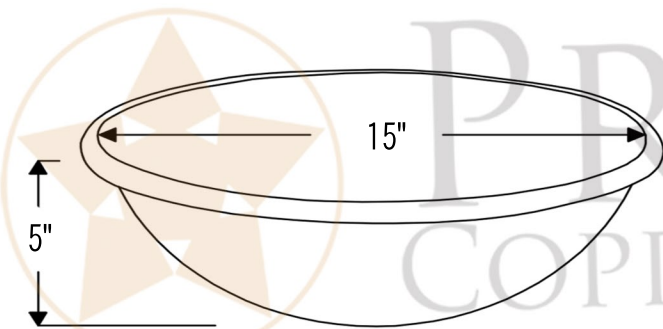

PREMIER
COPPER PRODUCTS

MODEL NUMBER: BSP5_L017REN-P

- Description: 17" Oval Self Rimming Hammered Copper Sink in Nickel
- Outer Dimension: 17" x 13" x 5"
- Inner Dimension: 15" x 11" x 5"
- Rim: 1" Rolled Rim
- Drain Opening: 1.5"
- Finish: Nickel

CODE/STANDARD COMPLIANCE

* IAPMO/cUPC LISTED

THIS PRODUCT IS HAND CRAFTED, SMALL VARIANCES IN COLOR AND SIZE MAY OCCUR.
DO NOT MAKE ANY INSTALLATION CUTS UNTIL YOU RECEIVE YOUR ITEM(S).