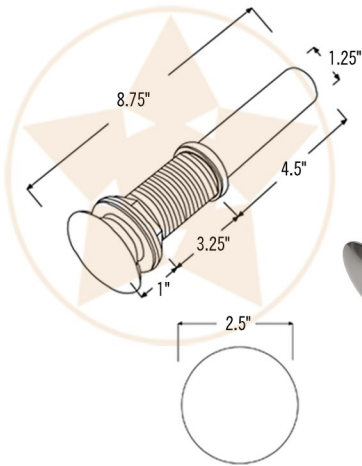

PREMIER  
COPPER PRODUCTS

MODEL NUMBER: BSP5\_L017REN-P

- \* Description: 17" Oval Self Rimming Hammered Copper Sink in Nickel
- \* Outer Dimension: 17" x 13" x 5"
- \* Inner Dimension: 15" x 11" x 5"
- \* Rim: 1" Rolled Rim
- \* Drain Opening: 1.5"
- \* Finish: Nickel

CODE/STANDARD COMPLIANCE

\* IAPMO/cUPC LISTED

THIS PRODUCT IS HAND CRAFTED, SMALL VARIANCES IN COLOR AND SIZE MAY OCCUR.  
DO NOT MAKE ANY INSTALLATION CUTS UNTIL YOU RECEIVE YOUR ITEM(S).

## PACKAGE INCLUDES THE FOLLOWING ACCESSORIES:

- \* 1.5" Non-Overflow Pop-Up Bathroom Sink Drain / BN Finish (Model# D-208BN)
- \* Copper Sink Wax (Model# W900-WAX)

\* BN: Brushed Nickel

### DRAIN DETAILS (Model# D-208BN)

- \* Description: 1.5" Non-Overflow Pop-Up Bathroom Sink Drain
- \* Design: Push Up Top
- \* Upper Flange Dimension: 2"
- \* Material: Solid Brass
- \* Prop 65 Compliant