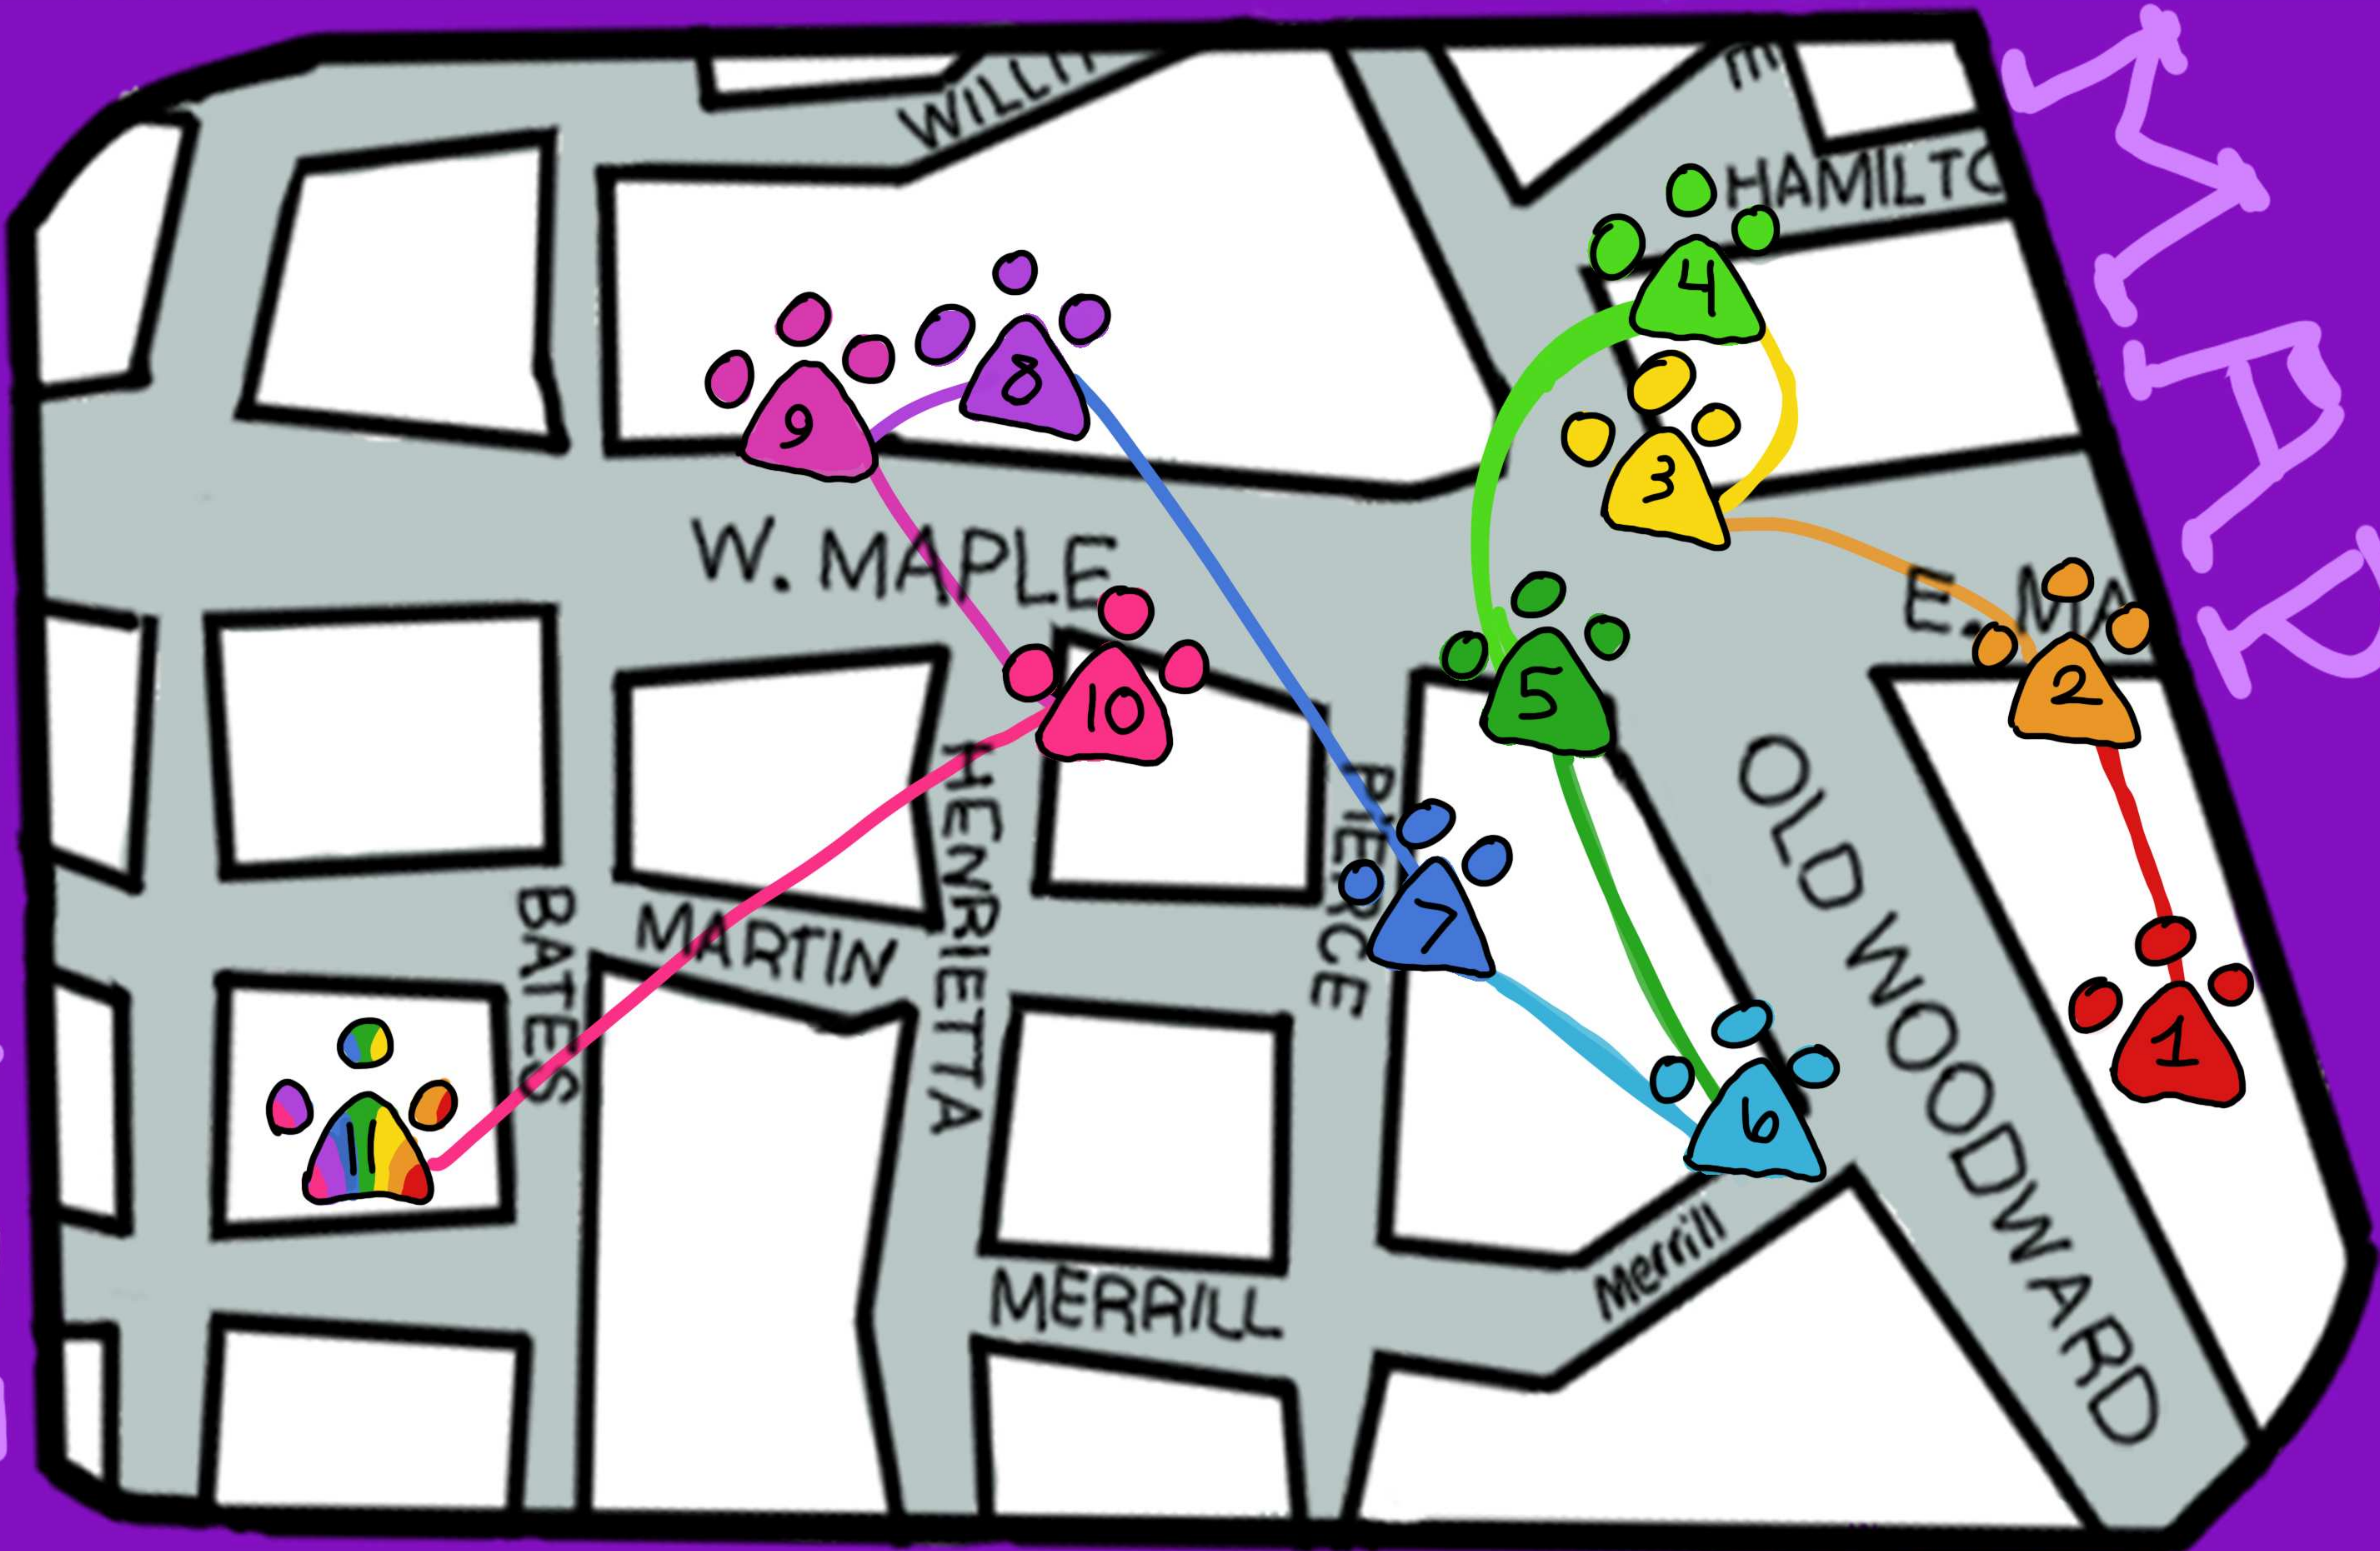

K
E
K

MAP

- | | | | |
|--|---|---------------------------------------|--|
| 1. The Birmingham 8
211 S. Old Woodward | 4. Urban Wick Candle Bar
172 N. Old Woodward | 7. Planthropie
135 Pierce St | 10. Brooklyn Pizza
111 Henrietta St |
| 2. The Italian Dish
288 E. Maple Rd | 5. Eli Tea Bar
108 S. Old Woodward | 8. Adventures in Toys
250 W. Maple | 11. Baldwin Library
300 W. Merrill |
| 3. Bakehouse 46
136 N. Old Woodward | 6. Teacups and Toys
271 E. Merrill | 9. Beyond Juice
270 W. Maple | |

Record Your Clues Here!

CLUE 1

CLUE 2

CLUE 3

CLUE 4

CLUE 5

CLUE 6

CLUE 7

CLUE 8

CLUE 9

CLUE 10

CLUE 11

Visit KidsRead2Kids.com/BearHunt to enter your code and get your prize!