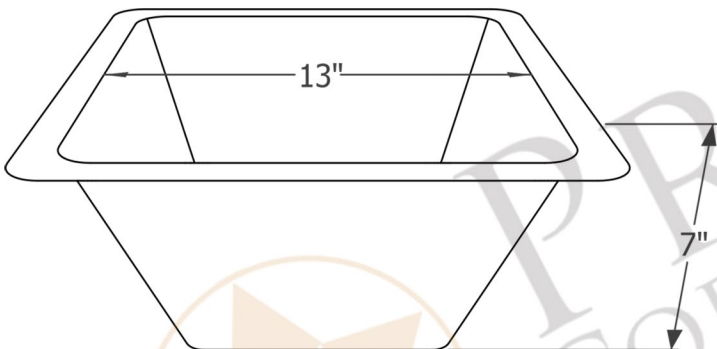

- Description: 15" Square Hammered Copper Bar/Prep Sink with 3.5" Drain Opening
- Outer Dimension: 15" x 15" x 7"
- Inner Dimension: 13" x 13" x 7"
- Rim: 1"
- Drain Opening: 3.5"
- Finish: Nickel

CODE/STANDARD COMPLIANCE

* IAPMO/cUPC LISTED

THIS PRODUCT IS HAND CRAFTED, SMALL VARIANCES IN COLOR AND SIZE MAY OCCUR.
DO NOT MAKE ANY INSTALLATION CUTS UNTIL YOU RECEIVE YOUR ITEM(S).