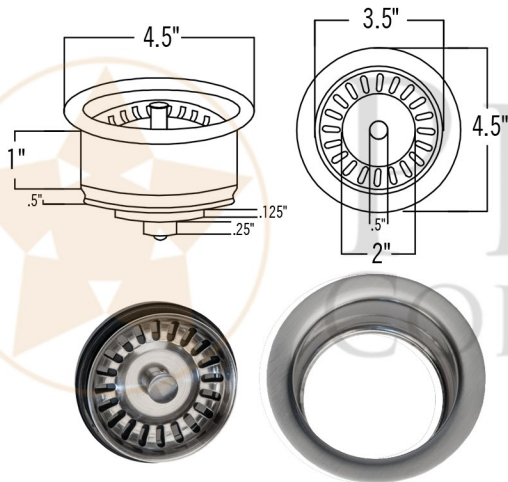

- * Description: 15" Square Hammered Copper Bar/Prep Sink with 3.5" Drain Opening
- * Outer Dimension: 15" x 15" x 7"
- * Inner Dimension: 13" x 13" x 7"
- * Rim: 1"
- * Drain Opening: 3.5"
- * Finish: Nickel

CODE/STANDARD COMPLIANCE

* IAPMO/cUPC LISTED

THIS PRODUCT IS HAND CRAFTED, SMALL VARIANCES IN COLOR AND SIZE MAY OCCUR.
DO NOT MAKE ANY INSTALLATION CUTS UNTIL YOU RECEIVE YOUR ITEM(S).

PACKAGE INCLUDES THE FOLLOWING ACCESSORIES:

- * 3.5" Deluxe Garbage Disposal Drain w/ Basket / BN Finish (Model# D-130BN)
- * Copper Sink Wax (Model# W900-WAX)

* BN: Brushed Nickel

DRAIN DETAILS (Model# D-130BN)

- * Description: 3.5" Garbage Disposal Drain
- * Upper Flange Dimension: 4.5"
- * Material: Solid Brass
- * Prop 65 Compliant

WAX DETAILS (Model# W900-WAX)

- * Description: Copper Sink Wax Protectant
- * Made From Natural Bee's Wax
- * No Wax Build Up Ever!
- * Hard Water Protection
- * Works Great on a Variety of Different Surfaces: