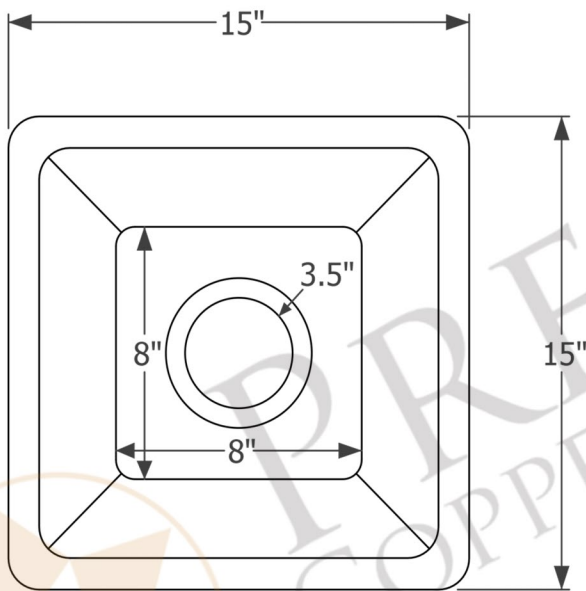

- * Description: 15" Square Hammered Copper Bar/Prep Sink with 3.5" Drain Opening
- * Outer Dimension: 15" x 15" x 7"
- * Inner Dimension: 13" x 13" x 7"
- * Rim: 1"
- * Drain Opening: 3.5"
- * Finish: Nickel

CODE/STANDARD COMPLIANCE

* IAPMO/cUPC LISTED

THIS PRODUCT IS HAND CRAFTED, SMALL VARIANCES IN COLOR AND SIZE MAY OCCUR.
DO NOT MAKE ANY INSTALLATION CUTS UNTIL YOU RECEIVE YOUR ITEM(S).

PACKAGE INCLUDES THE FOLLOWING ACCESSORIES:

- * 3.5" Deluxe Garbage Disposal Drain w/ Basket / BN Finish (Model# D-130BN)
- * Copper Sink Wax (Model# W900-WAX)

* BN: Brushed Nickel

DRAIN DETAILS (Model# D-130BN)

- * Description: 3.5" Garbage Disposal Drain
- * Upper Flange Dimension: 4.5"
- * Material: Solid Brass
- * Prop 65 Compliant