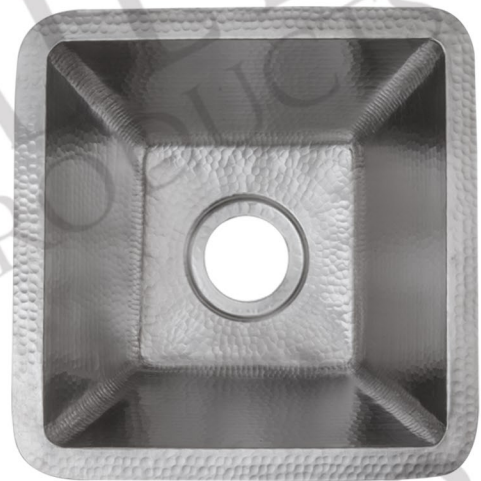

- * Description: 15" Square Hammered Copper Bar/Prep Sink with 3.5" Drain Opening
- * Outer Dimension: 15" x 15" x 7"
- * Inner Dimension: 13" x 13" x 7"
- * Rim: 1"
- * Drain Opening: 3.5"
- * Finish: Nickel

CODE/STANDARD COMPLIANCE

* IAPMO/cUPC LISTED

THIS PRODUCT IS HAND CRAFTED, SMALL VARIANCES IN COLOR AND SIZE MAY OCCUR.
DO NOT MAKE ANY INSTALLATION CUTS UNTIL YOU RECEIVE YOUR ITEM(S).

PACKAGE INCLUDES THE FOLLOWING ACCESSORIES:

- * 3.5" Deluxe Garbage Disposal Drain w/ Basket / BN Finish (Model# D-130BN)
- * Copper Sink Wax (Model# W900-WAX)

* BN: Brushed Nickel

DRAIN DETAILS (Model# D-130BN)

- * Description: 3.5" Garbage Disposal Drain
- * Upper Flange Dimension: 4.5"
- * Material: Solid Brass
- * Prop 65 Compliant

WAX DETAILS (Model# W900-WAX)

- * Description: Copper Sink Wax Protectant
- * Made From Natural Bee's Wax
- * No Wax Build Up Ever!
- * Hard Water Protection
- * Works Great on a Variety of Different Surfaces: