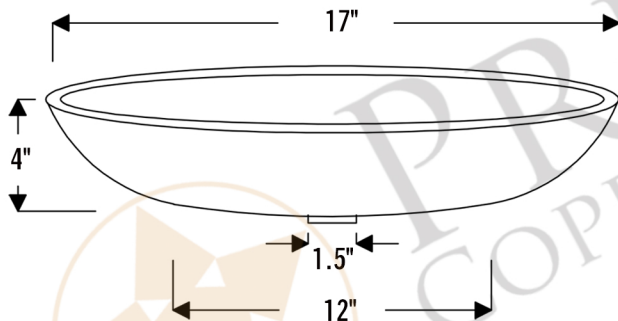

PREMIER
COPPER PRODUCTS

CODE/STANDARD COMPLIANCE

* IAPMO / cUPC LISTED

MODEL NUMBER: TFVR17DB

DESCRIPTION: Terra Firma 17" Round Vessel Sink

OUTER DIMENSION: 17" x 4"

BOTTOM SINK FLOOR DIMENSION: 12" Rounded

SINK HEIGHT: 4"

TEXTURE: Terra Firma

FINISH: Living Copper / Oil Rubbed Bronze

RIM: Hand Forged Polished Top Rim

DRAIN OPENING: 1.5"

INSTALLATION TYPE: Vessel

THIS PRODUCT IS HAND CRAFTED, SMALL VARIANCES IN COLOR AND SIZE MAY OCCUR.
DO NOT MAKE ANY INSTALLATION CUTS UNTIL YOU RECEIVE YOUR ITEM(S).