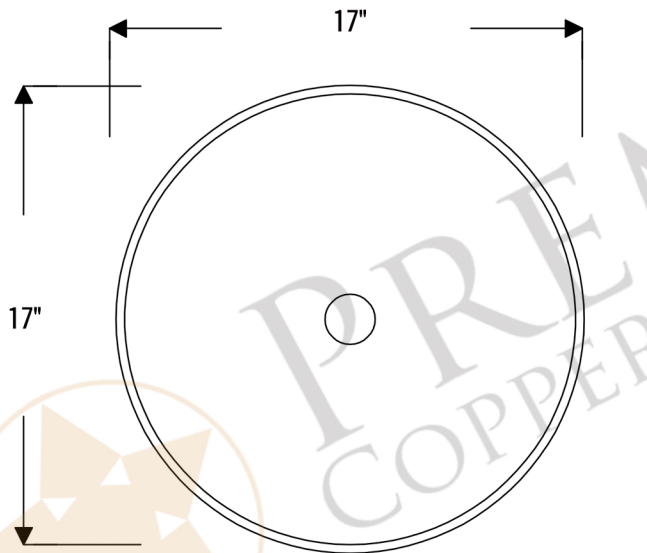

PREMIER
COPPER PRODUCTS

CODE/STANDARD COMPLIANCE

* IAPMO / cUPC LISTED

MODEL NUMBER: TFVR17DB

DESCRIPTION: Terra Firma 17" Round Vessel Sink

OUTER DIMENSION: 17" x 4"

BOTTOM SINK FLOOR DIMENSION: 12" Rounded

SINK HEIGHT: 4"

TEXTURE: Terra Firma

FINISH: Living Copper / Oil Rubbed Bronze

RIM: Hand Forged Polished Top Rim

DRAIN OPENING: 1.5"

INSTALLATION TYPE: Vessel

THIS PRODUCT IS HAND CRAFTED, SMALL VARIANCES IN COLOR AND SIZE MAY OCCUR.
DO NOT MAKE ANY INSTALLATION CUTS UNTIL YOU RECEIVE YOUR ITEM(S).