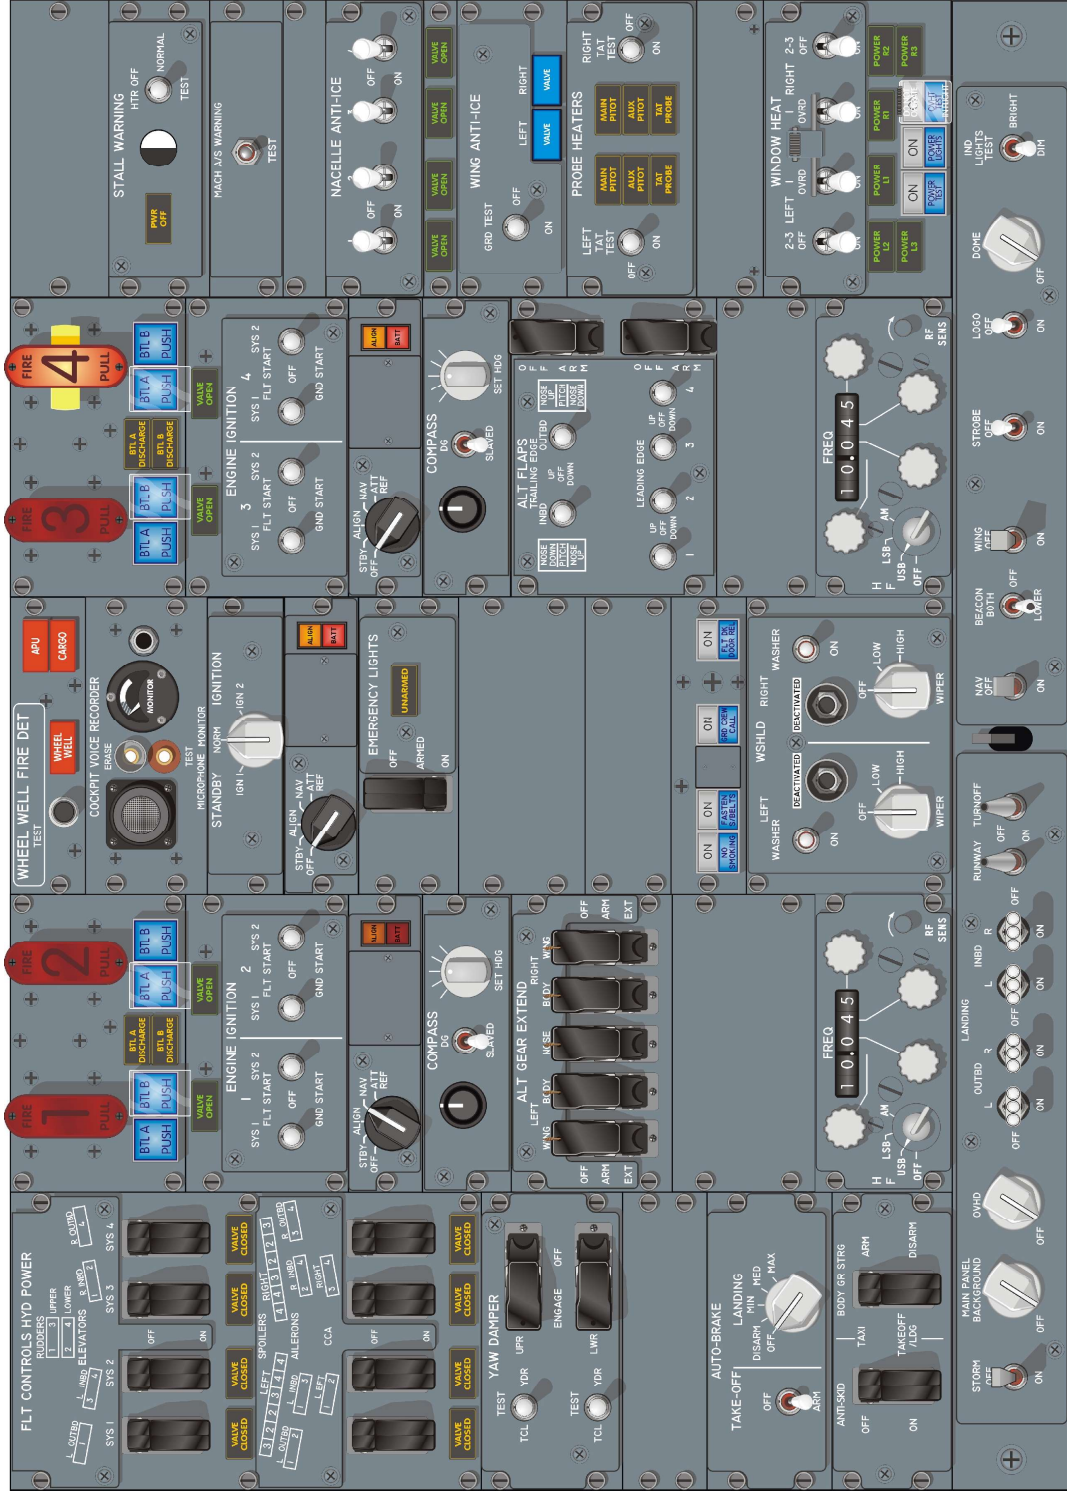

537 FLIGHT INSTRUMENTS

537 OVERHEAD PANEL

P5

Panel Diagrams

537 CONTROL STAND

P8

P9

537 FLIGHT ENGINEER'S PANEL

P4 Upper

P4 Mid

P4 Lower

P4 Lower Sub