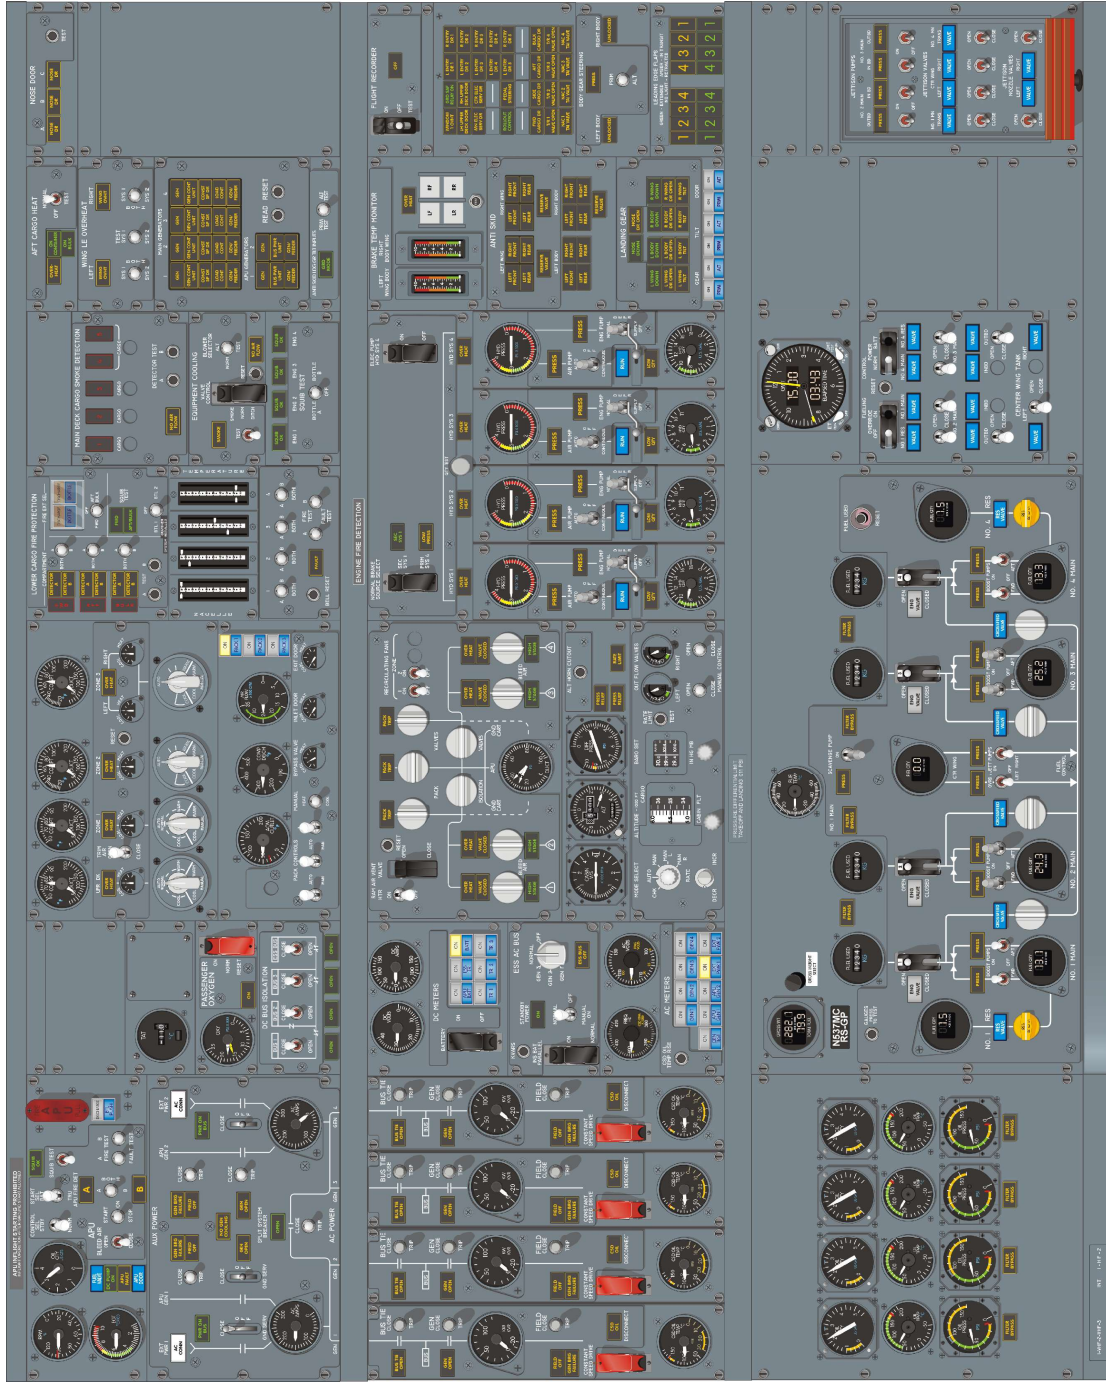

537 FLIGHT INSTRUMENTS

537 OVERHEAD PANEL

P5

Panel Diagrams

537 CONTROL STAND

P8

P9

537 FLIGHT ENGINEER'S PANEL

P4 Upper

P4 Mid

P4 Lower

P4 Lower Sub