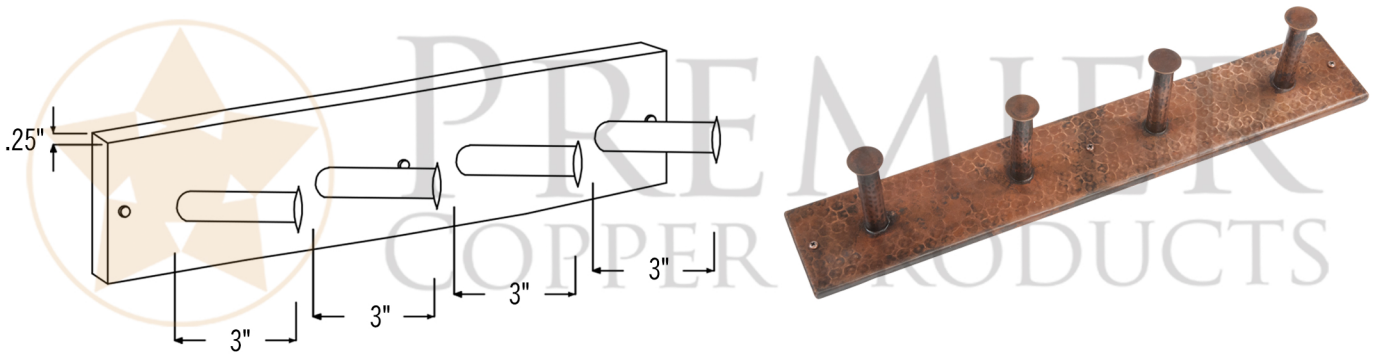

PREMIER
COPPER PRODUCTS

MODEL NUMBER: RH4

- * Description: Hand Hammered Copper Quadruple Robe/Towel Hook
- * Outer Dimension: 18" x 3" x 3.25"
- * Hook Length: 3"
- * Number of Hooks: 4
- * Installation Type: Wall Mount (3 Screws Included)
- * Finish: Oil Rubbed Bronze

THIS PRODUCT IS HAND CRAFTED, SMALL VARIANCES IN COLOR AND SIZE MAY OCCUR.
DO NOT MAKE ANY INSTALLATION CUTS UNTIL YOU RECEIVE YOUR ITEM(S).