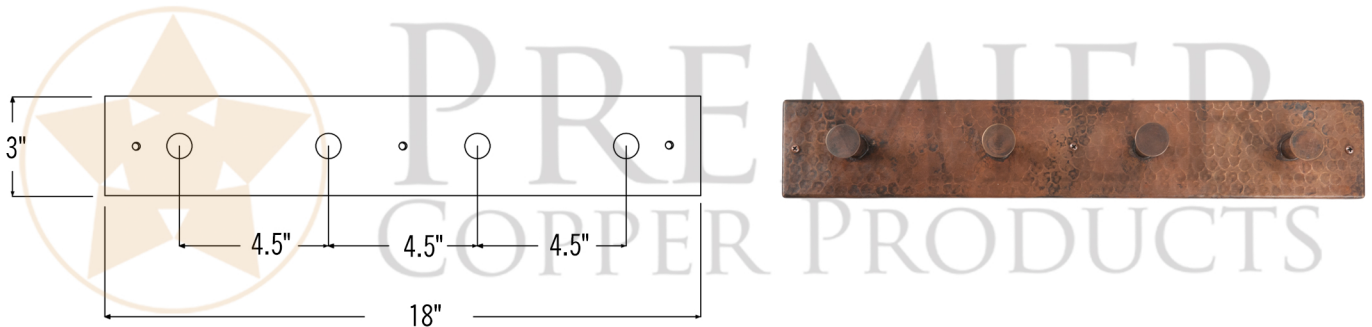

PREMIER
COPPER PRODUCTS

MODEL NUMBER: RH4

- * Description: Hand Hammered Copper Quadruple Robe/Towel Hook
- * Outer Dimension: 18" x 3" x 3.25"
- * Hook Length: 3"
- * Number of Hooks: 4
- * Installation Type: Wall Mount (3 Screws Included)
- * Finish: Oil Rubbed Bronze