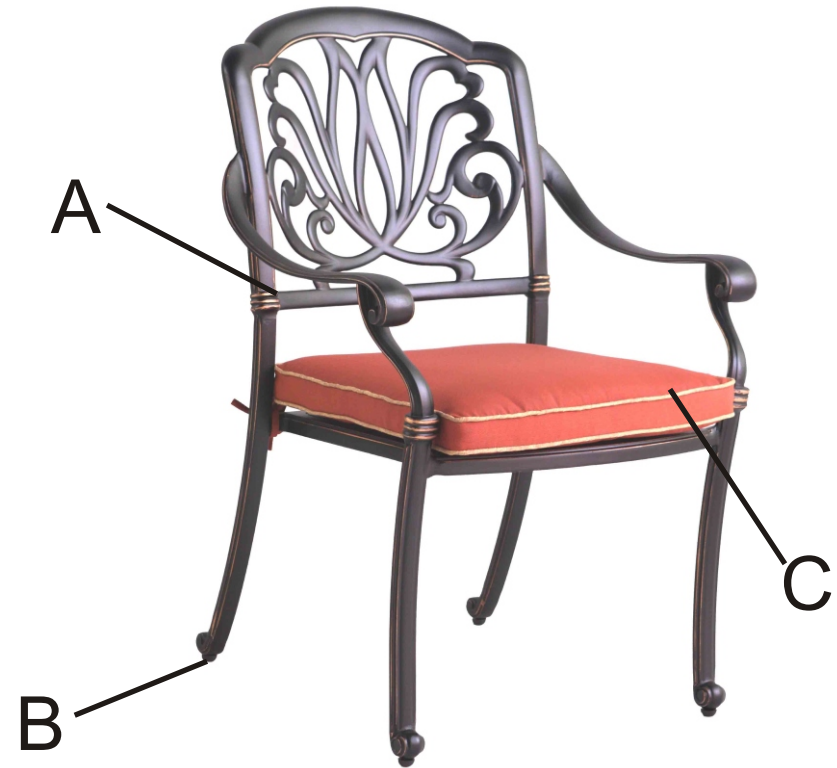

PRODUCT INSTRUCTIONS

(For LD777-1)

WARNING!

- This chair has a 250 lbs weight capacity.
- Hang cushion over chair frame to dry if it gets wet to prevent mold/mildew.

Remove all protective packing material and position base on floor. Adjust all the foot levelers level, and put on the cushion, attached the cushion on the chair frame. Now the chair is ready for using!

Warning: DO NOT use acid or alkaline washing liquid to clean the product.

A		CHAIR	1
B		FOOT LEVELER	4
C		SEAT CUSHION	1

This parts have been assemble by factory already!