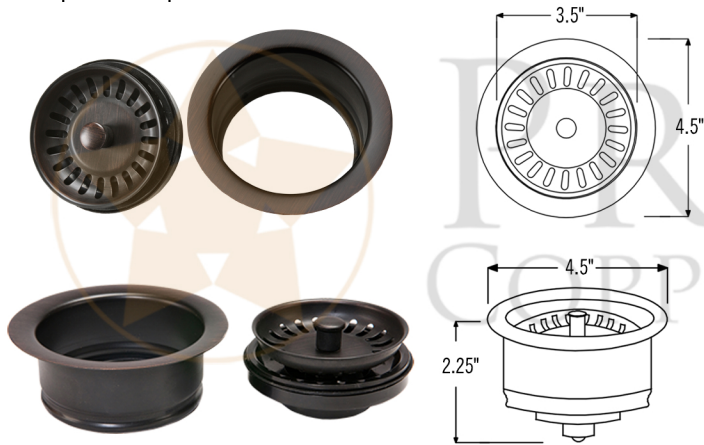

* ORB: Oil Rubbed Bronze

SINK DETAILS (Model# KASDB33229R)

- * 33" Hammered Copper Kitchen Apron Single Basin Sink w/ Rings
- * Color: Oil Rubbed Bronze
- * Outer Dimension: 33" x 22" x 9"
- * Inner Dimension: 31" x 19" x 9"
- * Rim: Left, Back, Right - 1" / Front - 2"
- * Drain Opening: 3.5" Standard
- * Material Gauge: 14
- * CODE / STANDARD COMPLIANCE: IAPMO / cUPC LISTED

Front View

Back View

PACKAGE INCLUDES THE FOLLOWING ITEMS:

- * 33" Hammered Copper Kitchen Apron Single Basin Sink w/ Rings (Model# KASDB33229R)
- * 3.5" Garbage Disposal Drain w/ Basket / ORB Finish (Model# D-130ORB)
- * Oil Rubbed Bronze Installation Silicone (Model# C900-ORB)
- * Copper Sink Wax (Model# W900-WAX)

* ORB: Oil Rubbed Bronze

DRAIN DETAILS (Model# D-130ORB)

- * 3.5" Deluxe Garbage Disposal Drain w/ Basket
- * Color: Oil Rubbed Bronze
- * Outer Dimension: 4.5" x 2.25"
- * Inner Dimension: 3.5"
- * Installation Type: Insinkerator Brand Compatible
- * Material: Brass
- * Prop 65 Compliant

SILICONE DETAILS (Model# C900-ORB)

- * Neutral Cure Installation Silicone
- * Size: 4.7 OZ
- * Matches a Variety of Different Styled Sinks and Drains

COPPER SINK WAX DETAILS (Model# W900-WAX)

- * Copper Sink Wax Protectant
- * Made from Natural Bee's Wax
- * No Wax Build Up Ever!
- * Hard Water Protection
- * Works great on a variety of different surfaces: