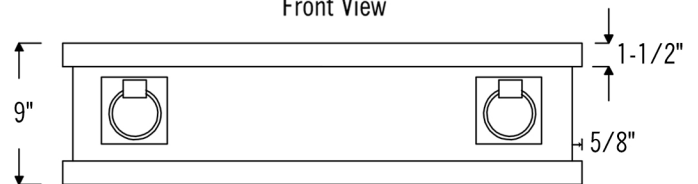

PACKAGE INCLUDES THE FOLLOWING ITEMS:

- * 33" Hammered Copper Kitchen Apron Single Basin Sink w/ Rings (Model# KASDB33229R)
- * 3.5" Garbage Disposal Drain w/ Basket / ORB Finish (Model# D-130ORB)
- * Oil Rubbed Bronze Installation Silicone (Model# C900-ORB)
- * Copper Sink Wax (Model# W900-WAX)

* ORB: Oil Rubbed Bronze

SINK DETAILS (Model# KASDB33229R)

- * 33" Hammered Copper Kitchen Apron Single Basin Sink w/ Rings
- * Color: Oil Rubbed Bronze
- * Outer Dimension: 33" x 22" x 9"
- * Inner Dimension: 31" x 19" x 9"
- * Rim: Left, Back, Right - 1" / Front - 2"
- * Drain Opening: 3.5" Standard
- * Material Gauge: 14
- * CODE / STANDARD COMPLIANCE: IAPMO / cUPC LISTED

Front View

Back View

PACKAGE INCLUDES THE FOLLOWING ITEMS:

- * 33" Hammered Copper Kitchen Apron Single Basin Sink w/ Rings (Model# KASDB33229R)
- * 3.5" Garbage Disposal Drain w/ Basket / ORB Finish (Model# D-130ORB)
- * Oil Rubbed Bronze Installation Silicone (Model# C900-ORB)
- * Copper Sink Wax (Model# W900-WAX)

* ORB: Oil Rubbed Bronze

DRAIN DETAILS (Model# D-130ORB)

- * 3.5" Deluxe Garbage Disposal Drain w/ Basket
- * Color: Oil Rubbed Bronze
- * Outer Dimension: 4.5" x 2.25"
- * Inner Dimension: 3.5"
- * Installation Type: Insinkerator Brand Compatible
- * Material: Brass
- * Prop 65 Compliant