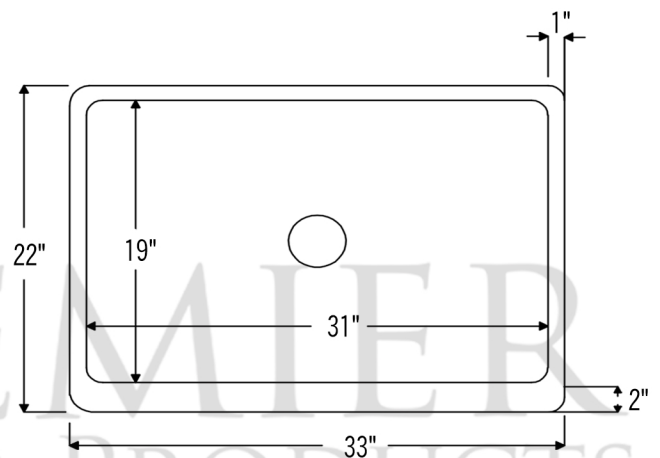

PACKAGE INCLUDES THE FOLLOWING ITEMS:

- * 33" Hammered Copper Kitchen Apron Single Basin Sink w/ Rings (Model# KASDB33229R)
- * 3.5" Garbage Disposal Drain w/ Basket / ORB Finish (Model# D-130ORB)
- * Oil Rubbed Bronze Installation Silicone (Model# C900-ORB)
- * Copper Sink Wax (Model# W900-WAX)

* ORB: Oil Rubbed Bronze

SINK DETAILS (Model# KASDB33229R)

- * 33" Hammered Copper Kitchen Apron Single Basin Sink w/ Rings
- * Color: Oil Rubbed Bronze
- * Outer Dimension: 33" x 22" x 9"
- * Inner Dimension: 31" x 19" x 9"
- * Rim: Left, Back, Right - 1" / Front - 2"
- * Drain Opening: 3.5" Standard
- * Material Gauge: 14
- * CODE / STANDARD COMPLIANCE: IAPMO / cUPC LISTED

* ORB: Oil Rubbed Bronze

DRAIN DETAILS (Model# D-130ORB)

- * 3.5" Deluxe Garbage Disposal Drain w/ Basket
- * Color: Oil Rubbed Bronze
- * Outer Dimension: 4.5" x 2.25"
- * Inner Dimension: 3.5"
- * Installation Type: Insinkerator Brand Compatible
- * Material: Brass
- * Prop 65 Compliant

SILICONE DETAILS (Model# C900-ORB)

- * Neutral Cure Installation Silicone
- * Size: 4.7 OZ
- * Matches a Variety of Different Styled Sinks and Drains

COPPER SINK WAX DETAILS (Model# W900-WAX)

- * Copper Sink Wax Protectant
- * Made from Natural Bee's Wax
- * No Wax Build Up Ever!
- * Hard Water Protection
- * Works great on a variety of different surfaces: