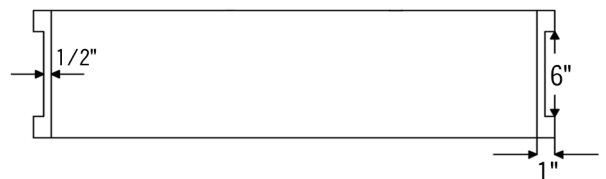

PACKAGE INCLUDES THE FOLLOWING ITEMS:

- 33" Hammered Copper Kitchen Apron Single Basin Sink w/ Rings (Model# KASDB33229R)
- 3.5" Garbage Disposal Drain w/ Basket / ORB Finish (Model# D-130ORB)
- Oil Rubbed Bronze Installation Silicone (Model# C900-ORB)
- Copper Sink Wax (Model# W900-WAX)

* ORB: Oil Rubbed Bronze

SINK DETAILS (Model# KASDB33229R)

- 33" Hammered Copper Kitchen Apron Single Basin Sink w/ Rings
- Color: Oil Rubbed Bronze
- Outer Dimension: 33" x 22" x 9"
- Inner Dimension: 31" x 19" x 9"
- Rim: Left, Back, Right - 1" / Front - 2"
- Drain Opening: 3.5" Standard
- Material Gauge: 14
- CODE / STANDARD COMPLIANCE: IAPMO / cUPC LISTED

Back View