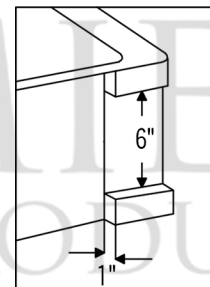

PACKAGE INCLUDES THE FOLLOWING ITEMS:

- 33" Hammered Copper Kitchen Apron Single Basin Sink w/ Rings (Model# KASDB33229R)
- 3.5" Garbage Disposal Drain w/ Basket / ORB Finish (Model# D-130ORB)
- Oil Rubbed Bronze Installation Silicone (Model# C900-ORB)
- Copper Sink Wax (Model# W900-WAX)

* ORB: Oil Rubbed Bronze

SINK DETAILS (Model# KASDB33229R)

- 33" Hammered Copper Kitchen Apron Single Basin Sink w/ Rings
- Color: Oil Rubbed Bronze
- Outer Dimension: 33" x 22" x 9"
- Inner Dimension: 31" x 19" x 9"
- Rim: Left, Back, Right - 1" / Front - 2"
- Drain Opening: 3.5" Standard
- Material Gauge: 14
- CODE / STANDARD COMPLIANCE: IAPMO / cUPC LISTED

Back View