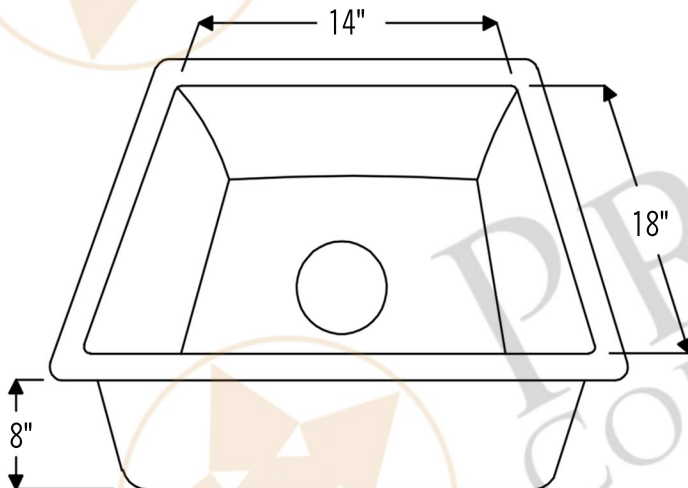

PREMIER
COPPER PRODUCTS

MODEL NUMBER: BSP5_BREC20DB-G

- Description: Gourmet Rectangular Hammered Copper Kitchen/Bar/Prep Sink
- Outer Dimension: 20" x 16" x 8"
- Inner Dimension: 18" x 14" x 8"
- Rim: 1"
- Drain Opening: 3.5"
- Finish: Oil Rubbed Bronze

CODE/STANDARD COMPLIANCE

* IAPMO/cUPC LISTED

* ORB: Oil Rubbed Bronze

THIS PRODUCT IS HAND CRAFTED, SMALL VARIANCES IN COLOR AND SIZE MAY OCCUR.
DO NOT MAKE ANY INSTALLATION CUTS UNTIL YOU RECEIVE YOUR ITEM(S).