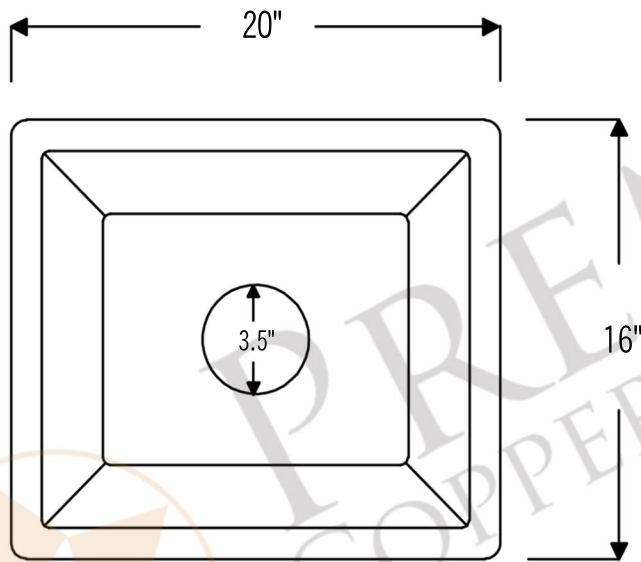

PREMIER
COPPER PRODUCTS

MODEL NUMBER: BSP5_BREC20DB-G

- Description: Gourmet Rectangular Hammered Copper Kitchen/Bar/Prep Sink
- Outer Dimension: 20" x 16" x 8"
- Inner Dimension: 18" x 14" x 8"
- Rim: 1"
- Drain Opening: 3.5"
- Finish: Oil Rubbed Bronze

CODE/STANDARD COMPLIANCE

* IAPMO/cUPC LISTED

* ORB: Oil Rubbed Bronze

THIS PRODUCT IS HAND CRAFTED, SMALL VARIANCES IN COLOR AND SIZE MAY OCCUR.
DO NOT MAKE ANY INSTALLATION CUTS UNTIL YOU RECEIVE YOUR ITEM(S).