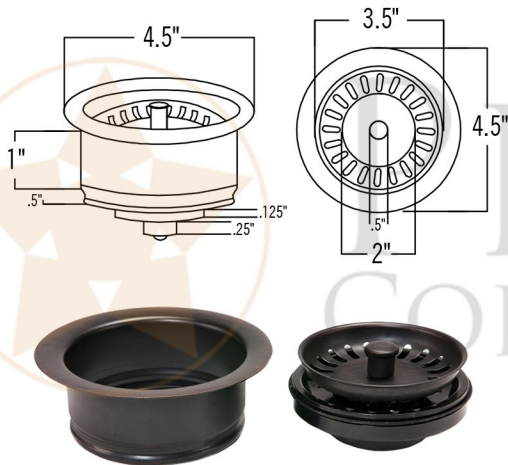

PREMIER
COPPER PRODUCTS

MODEL NUMBER: BSP5_BREC20DB-G

- * Description: Gourmet Rectangular Hammered Copper Kitchen/Bar/Prep Sink
- * Outer Dimension: 20" x 16" x 8"
- * Inner Dimension: 18" x 14" x 8"
- * Rim: 1"
- * Drain Opening: 3.5"
- * Finish: Oil Rubbed Bronze

PACKAGE INCLUDES THE FOLLOWING ACCESSORIES:

- * 3.5" Deluxe Garbage Disposal Drain w/ Basket / ORB Finish (Model# D-1300RB)
- * Copper Sink Wax (Model# W900-WAX)
- * Neutral Cure Copper Sink Installation Silicone (Model# C900-ORB)

* ORB: Oil Rubbed Bronze

DRAIN DETAILS (Model# D-1300RB)

- * Description: 3.5" Garbage Disposal Drain
- * Upper Flange Dimension: 4.5"
- * Material: Solid Brass
- * Prop 65 Compliant

WAX DETAILS (Model# W900-WAX)

SILICONE DETAILS (Model# C900-ORB)

- * Description: Neutral Cure Copper Sink Installation Silicone
- * Color: Oil Rubbed Bronze
- * Size: 4.7oz