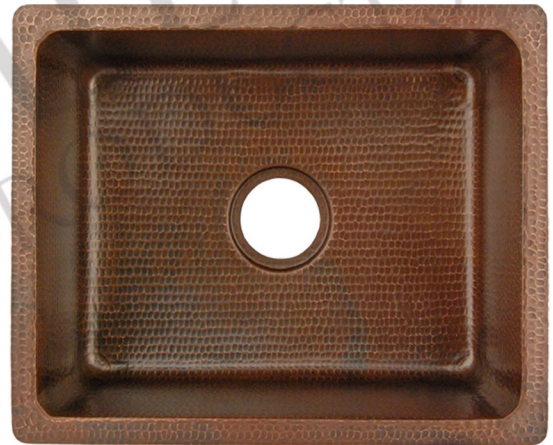

PREMIER
COPPER PRODUCTS

MODEL NUMBER: BSP5_BREC20DB-G

- * Description: Gourmet Rectangular Hammered Copper Kitchen/Bar/Prep Sink
- * Outer Dimension: 20" x 16" x 8"
- * Inner Dimension: 18" x 14" x 8"
- * Rim: 1"
- * Drain Opening: 3.5"
- * Finish: Oil Rubbed Bronze

CODE/STANDARD COMPLIANCE

* IAPMO/cUPC LISTED

* ORB: Oil Rubbed Bronze

THIS PRODUCT IS HAND CRAFTED, SMALL VARIANCES IN COLOR AND SIZE MAY OCCUR.
DO NOT MAKE ANY INSTALLATION CUTS UNTIL YOU RECEIVE YOUR ITEM(S).

* ORB: Oil Rubbed Bronze

DRAIN DETAILS (Model# D-1300RB)

- * Description: 3.5" Garbage Disposal Drain
- * Upper Flange Dimension: 4.5"
- * Material: Solid Brass
- * Prop 65 Compliant

WAX DETAILS (Model# W900-WAX)

SILICONE DETAILS (Model# C900-ORB)

- * Description: Neutral Cure Copper Sink Installation Silicone
- * Color: Oil Rubbed Bronze
- * Size: 4.7oz